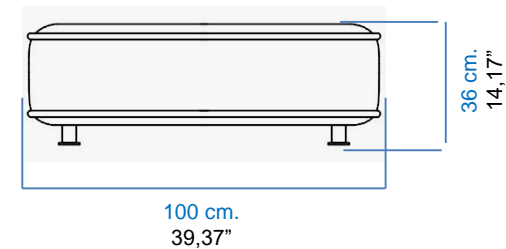

ESCAPADE CUIR

design Zeno NUGARI

GRAND CANAPE 3 PLACES
LARGE 3-SEAT SOFA
GRAN SOFÁ 3 PLAZAS

CANAPE 3 PLACES
3-SEAT SOFA
SOFÁ 3 PLAZAS

VUE DE COTE
SIDE VIEW
VISTA LATERAL

ESCAPADE CUIR

design Zeno NUGARI

CANAPE 2,5 PLACES
2,5 -SEAT SOFA
SOFÁ 2,5 PLAZAS