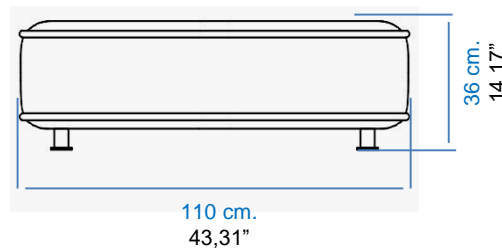

VUE DE COTE
SIDE VIEW
VISTA LATERAL