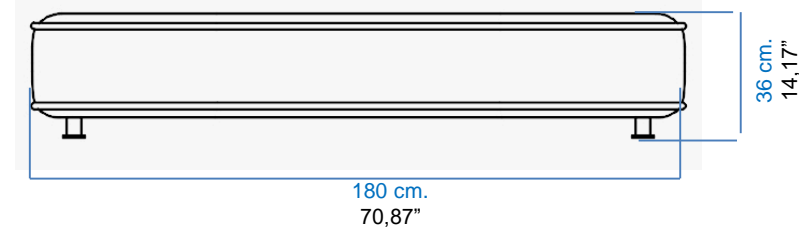

CANAPE 2 PLACES
2 -SEAT SOFA
SOFÁ 2 PLAZAS