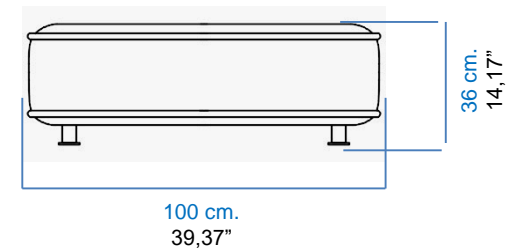

VUE DE COTE
SIDE VIEW
VISTA LATERAL