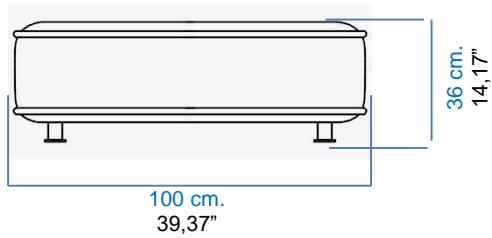

CANAPE 2 PLACES
2 -SEAT SOFA
SOFÁ 2 PLAZAS

CANAPE 1 PLACE
1 -SEAT SOFA
SOFÁ 1 PLAZA

VUE DE COTE
SIDE VIEW
VISTA LATERAL

ESCAPADE CUIR

design Zeno NUGARI

GRAND POUF CARRE'
LARGE SQUARE OTTOMAN
GRAN PUF CUADRADO