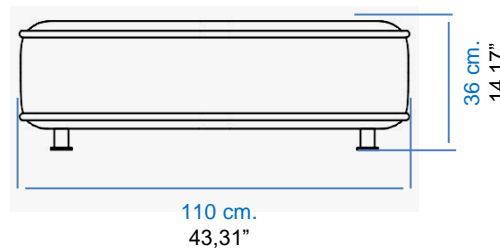

ESCAPADE CUIR

design Zeno NUGARI

GRAND CANAPE 3 PLACES
LARGE 3-SEAT SOFA
GRAN SOFÁ 3 PLAZAS

CANAPE 3 PLACES
3-SEAT SOFA
SOFÁ 3 PLAZAS

VUE DE COTE
SIDE VIEW
VISTA LATERAL

ESCAPADE CUIR

design Zeno NUGARI

CANAPE 2,5 PLACES
2,5 -SEAT SOFA
SOFÁ 2,5 PLAZAS