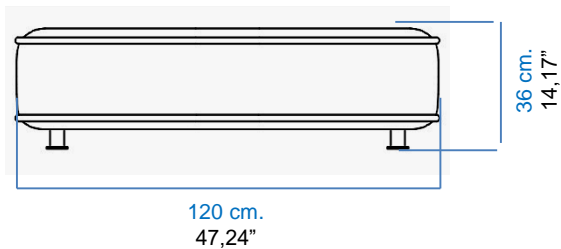

ESCAPADE CUIR

design Zeno NUGARI

GRAND CANAPE 3 PLACES
LARGE 3-SEAT SOFA
GRAN SOFÁ 3 PLAZAS

CANAPE 3 PLACES
3-SEAT SOFA
SOFÁ 3 PLAZAS

VUE DE COTE
SIDE VIEW
VISTA LATERAL

ESCAPADE CUIR

design Zeno NUGARI

CANAPE 2,5 PLACES
2,5 -SEAT SOFA
SOFÁ 2,5 PLAZAS