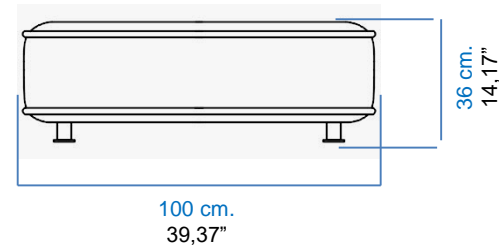

CANAPE 2 PLACES
2 -SEAT SOFA
SOFÁ 2 PLAZAS

CANAPE 1 PLACE
1 -SEAT SOFA
SOFÁ 1 PLAZA

VUE DE COTE
SIDE VIEW
VISTA LATERAL

ESCAPADE CUIR

design Zeno NUGARI

GRAND POUF CARRE'
LARGE SQUARE OTTOMAN
GRAN PUF CUADRADO