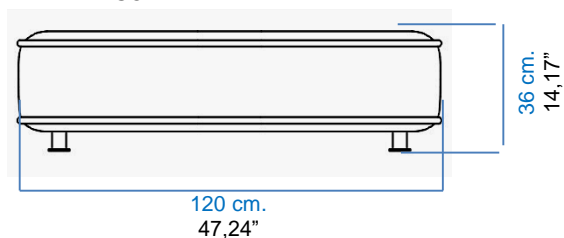

CANAPE 1 PLACE
1 -SEAT SOFA
SOFÁ 1 PLAZA