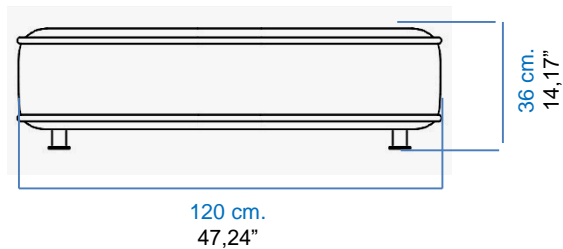

VUE DE COTE
SIDE VIEW
VISTA LATERAL