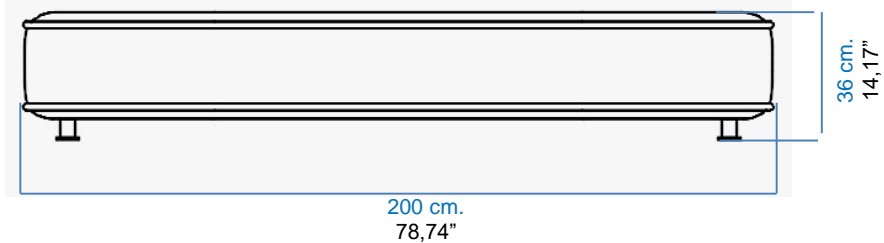

ESCAPADE CUIR

design Zeno NUGARI

GRAND CANAPE 3 PLACES
LARGE 3-SEAT SOFA
GRAN SOFÁ 3 PLAZAS

CANAPE 3 PLACES
3-SEAT SOFA
SOFÁ 3 PLAZAS

VUE DE COTE
SIDE VIEW
VISTA LATERAL

ESCAPADE CUIR

design Zeno NUGARI

CANAPE 2,5 PLACES
2,5 -SEAT SOFA
SOFÁ 2,5 PLAZAS