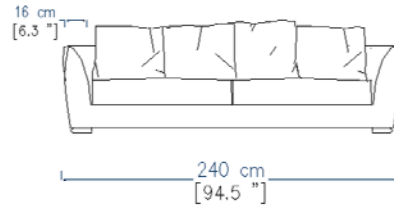

GRAND CANAPE 3 PLACES
LARGE 3-SEAT SOFA
GRAN SOFA 3 PLAZAS