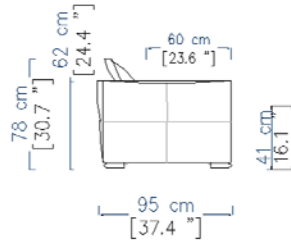

KHANAMI

design Philippe BOUIX

GRAND CANAPE 3 PLACES, CANAPE 3 PLACES: 4 COUSSINS
CANAPE 2 PLACES: 3 COUSSINS
FAUTEUIL: 1 COUSSIN

LARGE 3 SEAT SOFA, 3 SEAT SOFA: 4 CUSHIONS
2- SEAT SOFA: 3 CUSHIONS
ARMCHAIR: 1 CUSHION

GRAN SOFA 3 PLAZAS, SOFA 3 PLAZAS: 4 COJINES
SOFA 2 PLAZAS: 3 COJINES
SILLON: 1 COJIN