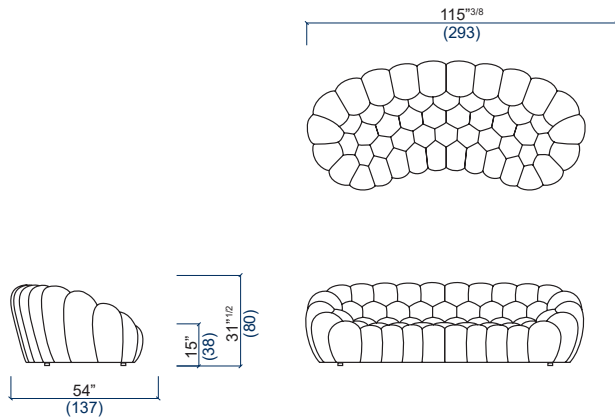

BUBBLE 2

design Sacha LAKIC

38 Canapé 5 places arrondi
5-seat round sofa
Sofá 5 plazas redondeado

26 Canapé 2,5 places arrondi
2,5-seat round sofa
Sofá 2,5 plazas redondeado

36 Canapé 3-4 places arrondi
3-4-seat round sofa
Sofá 3-4 plazas redondeado