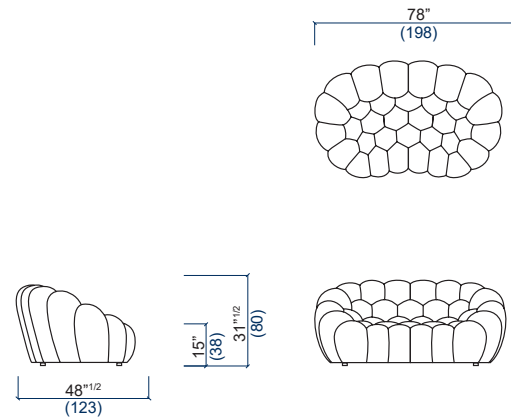

BUBBLE 2

design Sacha LAKIC

38 Canapé 5 places arrondi
5-seat round sofa
Sofá 5 plazas redondeado

26 Canapé 2,5 places arrondi
2,5-seat round sofa
Sofá 2,5 plazas redondeado

36 Canapé 3-4 places arrondi
3-4-seat round sofa
Sofá 3-4 plazas redondeado