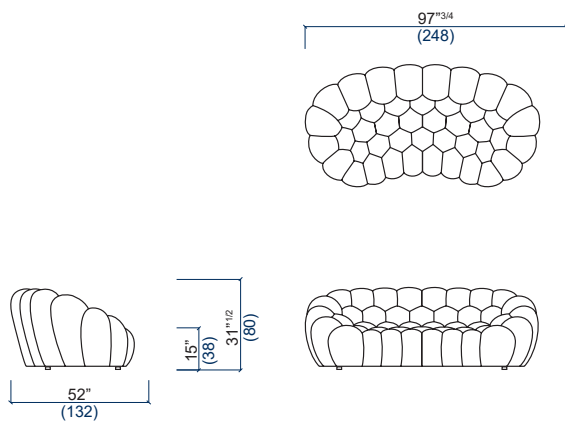

BUBBLE 2

design Sacha LAKIC

38 Canapé 5 places arrondi
5-seat round sofa
Sofá 5 plazas redondeado

26 Canapé 2,5 places arrondi
2,5-seat round sofa
Sofá 2,5 plazas redondeado

36 Canapé 3-4 places arrondi
3-4-seat round sofa
Sofá 3-4 plazas redondeado