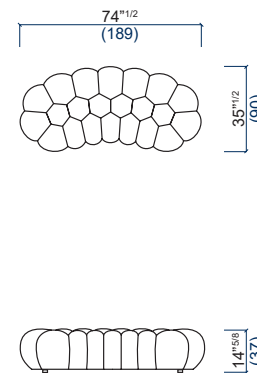

47 Grand pouf arrondi
Large round ottoman
Gran puf redondeado