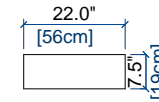

height: 28.3" [72 cm]
seat height: 16.1" [41 cm]
arm width : 10.6" [27 cm]

CANAPE 1,5 PLACE
1.5-SEAT SOFA
SOFA 1,5 PLAZA

height: 28.3" [72 cm]
seat height: 16.1" [41 cm]
arm width : 10.6" [27 cm]

PULSATION

design Sacha LAKIC

FAUTEUIL
ARMCHAIR
SILLON

height: 28.3" [72 cm]
seat height: 16.1" [41 cm]
arm width : 8.1" [20.5 cm]

POUF RECTANGULAIRE
RECTANGULAR OTTOMAN
PUF RECTANGULAR

seat height: 16.1" [41 cm]

GRANDE TETIERE
LARGE HEADREST
GRAN CABEZAL

height: 8.7" [22 cm]

MOYENNE TETIERE
MEDIUM HEADREST
CABEZAL MEDIANO

height: 8.7" [22 cm]

PETITE TETIERE
SMALL HEADREST
CABEZAL PEQUEÑO

height: 8.7" [22 cm]