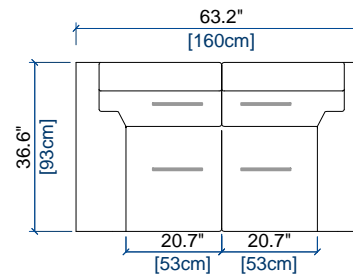

PULSATION

design Sacha LAKIC

GRAND CANAPE 3 PLACES
LARGE 3-SEAT SOFA
GRAN SOFA 3 PLAZAS

height: 28.3" [72 cm]
seat height: 16.1" [41 cm]
arm width : 10.6" [27 cm]

CANAPE 3 PLACES
3-SEAT SOFA
SOFA 3 PLAZAS

height: 28.3" [72 cm]
seat height: 16.1" [41 cm]
arm width : 10.6" [27 cm]

CANAPE 2,5 PLACES
2.5-SEAT SOFA
SOFA 2,5 PLAZAS

height: 28.3" [72 cm]
seat height: 16.1" [41 cm]
arm width : 10.6" [27 cm]

CANAPE 2 PLACES
2-SEAT SOFA
SOFA 2 PLAZAS

height: 28.3" [72 cm]
seat height: 16.1" [41 cm]
arm width : 10.6" [27 cm]

CANAPE 1,5 PLACE
1.5-SEAT SOFA
SOFA 1,5 PLAZA

height: 28.3" [72 cm]
seat height: 16.1" [41 cm]
arm width : 10.6" [27 cm]

PULSATION

design Sacha LAKIC

FAUTEUIL
ARMCHAIR
SILLON

height: 28.3" [72 cm]
seat height: 16.1" [41 cm]
arm width : 8.1" [20.5 cm]

POUF RECTANGULAIRE
RECTANGULAR OTTOMAN
PUF RECTANGULAR

seat height: 16.1" [41 cm]

GRANDE TETIERE
LARGE HEADREST
GRAN CABEZAL