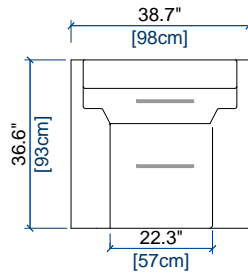

PULSATION

design Sacha LAKIC

GRAND CANAPE 3 PLACES
LARGE 3-SEAT SOFA
GRAN SOFA 3 PLAZAS

height: 28.3" [72 cm]
seat height: 16.1" [41 cm]
arm width : 10.6" [27 cm]

CANAPE 3 PLACES
3-SEAT SOFA
SOFA 3 PLAZAS

height: 28.3" [72 cm]
seat height: 16.1" [41 cm]
arm width : 10.6" [27 cm]

CANAPE 2,5 PLACES
2.5-SEAT SOFA
SOFA 2,5 PLAZAS

height: 28.3" [72 cm]
seat height: 16.1" [41 cm]
arm width : 10.6" [27 cm]

CANAPE 2 PLACES
2-SEAT SOFA
SOFA 2 PLAZAS

height: 28.3" [72 cm]
seat height: 16.1" [41 cm]
arm width : 10.6" [27 cm]

CANAPE 1,5 PLACE
1.5-SEAT SOFA
SOFA 1,5 PLAZA

height: 28.3" [72 cm]
seat height: 16.1" [41 cm]
arm width : 10.6" [27 cm]

PULSATION

design Sacha LAKIC

FAUTEUIL
ARMCHAIR
SILLON

height: 28.3" [72 cm]
seat height: 16.1" [41 cm]
arm width : 8.1" [20.5 cm]

POUF RECTANGULAIRE
RECTANGULAR OTTOMAN
PUF RECTANGULAR

seat height: 16.1" [41 cm]

GRANDE TETIERE
LARGE HEADREST
GRAN CABEZAL