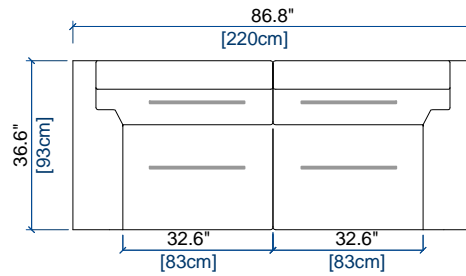

PULSATION

design Sacha LAKIC

GRAND CANAPE 3 PLACES
LARGE 3-SEAT SOFA
GRAN SOFA 3 PLAZAS

height: 28.3" [72 cm]
seat height: 16.1" [41 cm]
arm width : 10.6" [27 cm]

CANAPE 3 PLACES
3-SEAT SOFA
SOFA 3 PLAZAS

height: 28.3" [72 cm]
seat height: 16.1" [41 cm]
arm width : 10.6" [27 cm]

CANAPE 2,5 PLACES
2.5-SEAT SOFA
SOFA 2,5 PLAZAS

height: 28.3" [72 cm]
seat height: 16.1" [41 cm]
arm width : 10.6" [27 cm]

CANAPE 2 PLACES
2-SEAT SOFA
SOFA 2 PLAZAS

height: 28.3" [72 cm]
seat height: 16.1" [41 cm]
arm width : 10.6" [27 cm]

CANAPE 1,5 PLACE
1.5-SEAT SOFA
SOFA 1,5 PLAZA

height: 28.3" [72 cm]
seat height: 16.1" [41 cm]
arm width : 10.6" [27 cm]

PULSATION

design Sacha LAKIC

FAUTEUIL
ARMCHAIR
SILLON

height: 28.3" [72 cm]
seat height: 16.1" [41 cm]
arm width : 8.1" [20.5 cm]

POUF RECTANGULAIRE
RECTANGULAR OTTOMAN
PUF RECTANGULAR

seat height: 16.1" [41 cm]

GRANDE TETIERE
LARGE HEADREST
GRAN CABEZAL