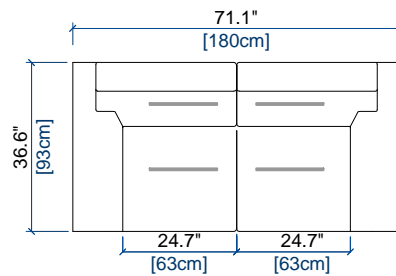

PULSATION

design Sacha LAKIC

GRAND CANAPE 3 PLACES
LARGE 3-SEAT SOFA
GRAN SOFA 3 PLAZAS

height: 28.3" [72 cm]
seat height: 16.1" [41 cm]
arm width : 10.6" [27 cm]

CANAPE 3 PLACES
3-SEAT SOFA
SOFA 3 PLAZAS

height: 28.3" [72 cm]
seat height: 16.1" [41 cm]
arm width : 10.6" [27 cm]

CANAPE 2,5 PLACES
2.5-SEAT SOFA
SOFA 2,5 PLAZAS

height: 28.3" [72 cm]
seat height: 16.1" [41 cm]
arm width : 10.6" [27 cm]

CANAPE 2 PLACES
2-SEAT SOFA
SOFA 2 PLAZAS

height: 28.3" [72 cm]
seat height: 16.1" [41 cm]
arm width : 10.6" [27 cm]

CANAPE 1,5 PLACE
1.5-SEAT SOFA
SOFA 1,5 PLAZA

height: 28.3" [72 cm]
seat height: 16.1" [41 cm]
arm width : 10.6" [27 cm]

PULSATION

design Sacha LAKIC

FAUTEUIL
ARMCHAIR
SILLON

height: 28.3" [72 cm]
seat height: 16.1" [41 cm]
arm width : 8.1" [20.5 cm]

POUF RECTANGULAIRE
RECTANGULAR OTTOMAN
PUF RECTANGULAR

seat height: 16.1" [41 cm]

GRANDE TETIERE
LARGE HEADREST
GRAN CABEZAL