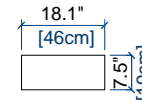

height: 28.3" [72 cm]
seat height: 16.1" [41 cm]
arm width : 10.6" [27 cm]

CANAPE 2,5 PLACES
2.5-SEAT SOFA
SOFA 2,5 PLAZAS

height: 28.3" [72 cm]
seat height: 16.1" [41 cm]
arm width : 10.6" [27 cm]

CANAPE 2 PLACES
2-SEAT SOFA
SOFA 2 PLAZAS

height: 28.3" [72 cm]
seat height: 16.1" [41 cm]
arm width : 10.6" [27 cm]

CANAPE 1,5 PLACE
1.5-SEAT SOFA
SOFA 1,5 PLAZA

height: 28.3" [72 cm]
seat height: 16.1" [41 cm]
arm width : 10.6" [27 cm]

PULSATION

design Sacha LAKIC

FAUTEUIL
ARMCHAIR
SILLON

height: 28.3" [72 cm]
seat height: 16.1" [41 cm]
arm width : 8.1" [20.5 cm]

POUF RECTANGULAIRE
RECTANGULAR OTTOMAN
PUF RECTANGULAR

seat height: 16.1" [41 cm]

GRANDE TETIERE
LARGE HEADREST
GRAN CABEZAL

height: 8.7" [22 cm]

MOYENNE TETIERE
MEDIUM HEADREST
CABEZAL MEDIANO

height: 8.7" [22 cm]

PETITE TETIERE
SMALL HEADREST
CABEZAL PEQUEÑO

height: 8.7" [22 cm]