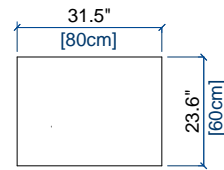

PULSATION

design Sacha LAKIC

GRAND CANAPE 3 PLACES
LARGE 3-SEAT SOFA
GRAN SOFA 3 PLAZAS

height: 28.3" [72 cm]
seat height: 16.1" [41 cm]
arm width : 10.6" [27 cm]

CANAPE 3 PLACES
3-SEAT SOFA
SOFA 3 PLAZAS

height: 28.3" [72 cm]
seat height: 16.1" [41 cm]
arm width : 10.6" [27 cm]

CANAPE 2,5 PLACES
2.5-SEAT SOFA
SOFA 2,5 PLAZAS

height: 28.3" [72 cm]
seat height: 16.1" [41 cm]
arm width : 10.6" [27 cm]

CANAPE 2 PLACES
2-SEAT SOFA
SOFA 2 PLAZAS

height: 28.3" [72 cm]
seat height: 16.1" [41 cm]
arm width : 10.6" [27 cm]

CANAPE 1,5 PLACE
1.5-SEAT SOFA
SOFA 1,5 PLAZA

height: 28.3" [72 cm]
seat height: 16.1" [41 cm]
arm width : 10.6" [27 cm]

PULSATION

design Sacha LAKIC

FAUTEUIL
ARMCHAIR
SILLON

height: 28.3" [72 cm]
seat height: 16.1" [41 cm]
arm width : 8.1" [20.5 cm]

POUF RECTANGULAIRE
RECTANGULAR OTTOMAN
PUF RECTANGULAR

seat height: 16.1" [41 cm]

GRANDE TETIERE
LARGE HEADREST
GRAN CABEZAL