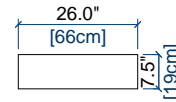

design Sacha LAKIC

FAUTEUIL
ARMCHAIR
SILLON

height: 28.3" [72 cm]
seat height: 16.1" [41 cm]
arm width : 8.1" [20.5 cm]

POUF RECTANGULAIRE
RECTANGULAR OTTOMAN
PUF RECTANGULAR

seat height: 16.1" [41 cm]

GRANDE TETIERE
LARGE HEADREST
GRAN CABEZAL

height: 8.7" [22 cm]

MOYENNE TETIERE
MEDIUM HEADREST
CABEZAL MEDIANO

height: 8.7" [22 cm]

PETITE TETIERE
SMALL HEADREST
CABEZAL PEQUEÑO

height: 8.7" [22 cm]