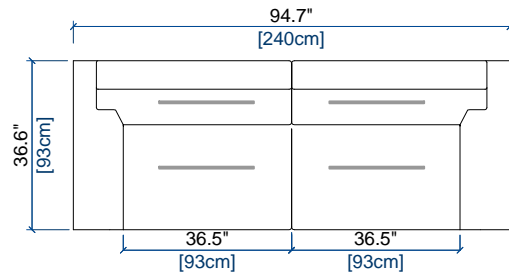

PULSATION

design Sacha LAKIC

GRAND CANAPE 3 PLACES
LARGE 3-SEAT SOFA
GRAN SOFA 3 PLAZAS

height: 28.3" [72 cm]
seat height: 16.1" [41 cm]
arm width : 10.6" [27 cm]

CANAPE 3 PLACES
3-SEAT SOFA
SOFA 3 PLAZAS

height: 28.3" [72 cm]
seat height: 16.1" [41 cm]
arm width : 10.6" [27 cm]

CANAPE 2,5 PLACES
2.5-SEAT SOFA
SOFA 2,5 PLAZAS

height: 28.3" [72 cm]
seat height: 16.1" [41 cm]
arm width : 10.6" [27 cm]

CANAPE 2 PLACES
2-SEAT SOFA
SOFA 2 PLAZAS

height: 28.3" [72 cm]
seat height: 16.1" [41 cm]
arm width : 10.6" [27 cm]

CANAPE 1,5 PLACE
1.5-SEAT SOFA
SOFA 1,5 PLAZA

height: 28.3" [72 cm]
seat height: 16.1" [41 cm]
arm width : 10.6" [27 cm]

PULSATION

design Sacha LAKIC

FAUTEUIL
ARMCHAIR
SILLON

height: 28.3" [72 cm]
seat height: 16.1" [41 cm]
arm width : 8.1" [20.5 cm]

POUF RECTANGULAIRE
RECTANGULAR OTTOMAN
PUF RECTANGULAR

seat height: 16.1" [41 cm]

GRANDE TETIERE
LARGE HEADREST
GRAN CABEZAL