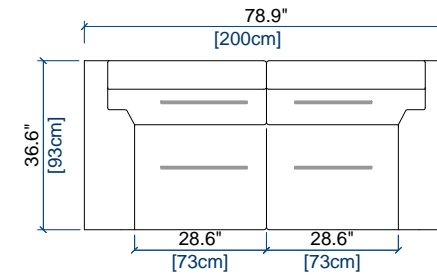

PULSATION

design Sacha LAKIC

GRAND CANAPE 3 PLACES
LARGE 3-SEAT SOFA
GRAN SOFA 3 PLAZAS

height: 28.3" [72 cm]
seat height: 16.1" [41 cm]
arm width : 10.6" [27 cm]

CANAPE 3 PLACES
3-SEAT SOFA
SOFA 3 PLAZAS

height: 28.3" [72 cm]
seat height: 16.1" [41 cm]
arm width : 10.6" [27 cm]

CANAPE 2,5 PLACES
2.5-SEAT SOFA
SOFA 2,5 PLAZAS

height: 28.3" [72 cm]
seat height: 16.1" [41 cm]
arm width : 10.6" [27 cm]

CANAPE 2 PLACES
2-SEAT SOFA
SOFA 2 PLAZAS

height: 28.3" [72 cm]
seat height: 16.1" [41 cm]
arm width : 10.6" [27 cm]

CANAPE 1,5 PLACE
1.5-SEAT SOFA
SOFA 1,5 PLAZA

height: 28.3" [72 cm]
seat height: 16.1" [41 cm]
arm width : 10.6" [27 cm]

PULSATION

design Sacha LAKIC

FAUTEUIL
ARMCHAIR
SILLON

height: 28.3" [72 cm]
seat height: 16.1" [41 cm]
arm width : 8.1" [20.5 cm]

POUF RECTANGULAIRE
RECTANGULAR OTTOMAN
PUF RECTANGULAR

seat height: 16.1" [41 cm]

GRANDE TETIERE
LARGE HEADREST
GRAN CABEZAL