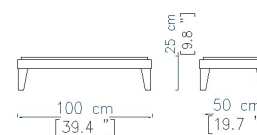

PLAYLIST

design CASTELLO LAGRAVINESE STUDIO

FAUTEUIL
ARMCHAIR
SILLON

POUF RECTANGULAIRE GM
LARGE RECTANGULAR OTTOMAN
PUF RECTANGULAR GM

FU42