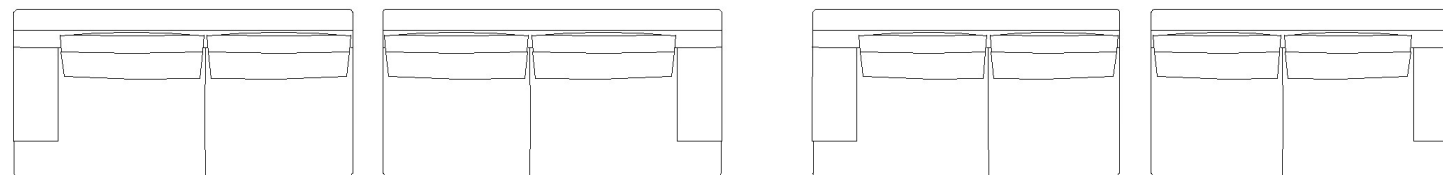

PLAYLIST

design CASTELLO LAGRAVINESE STUDIO

CANAPE 4 PLACES (EN 2 PARTIES)
4-SEAT SOFA (IN 2 PARTS)
SOFA 4 PLAZAS (EN 2 PARTES)

CANAPE 4 PLACES
4-SEAT SOFA
SOFA 4 PLAZAS

GRAND CANAPE 3 PLACES
LARGE 3-SEAT SOFA
GRAN SOFA 3 PLAZAS

CANAPE 3 PLACES
3-SEAT SOFA
SOFA 3 PLAZAS

CANAPE 2,5 PLACES
2,5-SEAT SOFA
SOFA 2,5 PLAZAS

CANAPE 2 PLACES
2-SEAT SOFA
SOFA 2 PLAZAS

PLAYLIST

design CASTELLO LAGRAVINESE STUDIO

BATARD 3 PLACES
ACC. GAUCHE
3-SEAT 1-ARM UNIT
LEFT ARMREST
BATARD 3 PL. APY.
IZQUIERDO