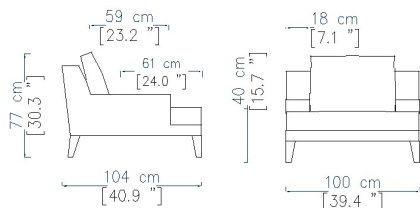

PLAYLIST

design CASTELLO LAGRAVINESE STUDIO

FAUTEUIL
ARMCHAIR
SILLON