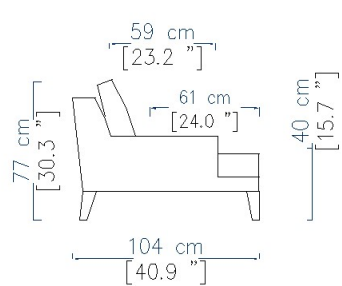

PLAYLIST

design CASTELLO LAGRAVINESE STUDIO

CANAPE 4 PLACES (EN 2 PARTIES)
4-SEAT SOFA (IN 2 PARTS)
SOFA 4 PLAZAS (EN 2 PARTES)

CANAPE 4 PLACES
4-SEAT SOFA
SOFA 4 PLAZAS

GRAND CANAPE 3 PLACES
LARGE 3-SEAT SOFA
GRAN SOFA 3 PLAZAS