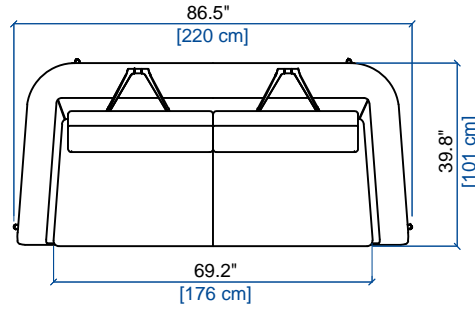

design Roberto TAPINASSI & Maurizio MANZONI

GRAND CANAPE 3 PLACES
LARGE 3-SEAT SOFA
GRAN SOFA 3 PLAZAS

height: 29.9"/37.4" [76/95 cm]
seat height: 16.5" [42 cm]
arm width: 8.7" [22 cm]

CANAPE 3 PLACES
3-SEAT SOFA
SOFA 3 PLAZAS

height: 29.9"/37.4" [76/95 cm]
seat height: 16.5" [42 cm]
arm width: 8.7" [22 cm]

CANAPE 2,5 PLACES
2.5-SEAT SOFA
SOFA 2,5 PLAZAS

height: 29.9"/37.4" [76/95 cm]
seat height: 16.5" [42 cm]
arm width: 8.7" [22 cm]

CANAPE 2 PLACES
2-SEAT SOFA
SOFA 2 PLAZAS

height: 29.9"/37.4" [76/95 cm]
seat height: 16.5" [42 cm]
arm width: 8.7" [22 cm]

CANAPE 1,5 PLACE
1.5-SEAT SOFA
SOFA 1,5 PLAZA

height: 29.9"/37.4" [76/95 cm]
seat height: 16.5" [42 cm]
arm width: 8.7" [22 cm]