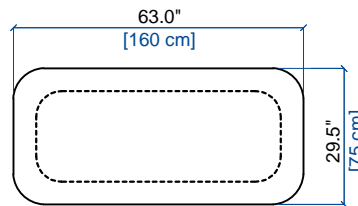

design Roberto TAPINASSI & Maurizio MANZONI

GRAND CANAPE 3 PLACES
LARGE 3-SEAT SOFA
GRAN SOFA 3 PLAZAS

height: 29.9"/37.4" [76/95 cm]
seat height: 16.5" [42 cm]
arm width: 8.7" [22 cm]

CANAPE 3 PLACES
3-SEAT SOFA
SOFA 3 PLAZAS

height: 29.9"/37.4" [76/95 cm]
seat height: 16.5" [42 cm]
arm width: 8.7" [22 cm]

CANAPE 2,5 PLACES
2.5-SEAT SOFA
SOFA 2,5 PLAZAS

height: 29.9"/37.4" [76/95 cm]
seat height: 16.5" [42 cm]
arm width: 8.7" [22 cm]

CANAPE 2 PLACES
2-SEAT SOFA
SOFA 2 PLAZAS

height: 29.9"/37.4" [76/95 cm]
seat height: 16.5" [42 cm]
arm width: 8.7" [22 cm]

CANAPE 1,5 PLACE
1.5-SEAT SOFA
SOFA 1,5 PLAZA

height: 29.9"/37.4" [76/95 cm]
seat height: 16.5" [42 cm]
arm width: 8.7" [22 cm]

FAUTEUIL
ARMCHAIR
SILLON

height: 29.9"/37.4" [76/95 cm]
seat height: 16.5" [42 cm]
arm width: 8.7" [22 cm]

POUF
OTTOMAN
PUF

seat height: 14.2" [36 cm]