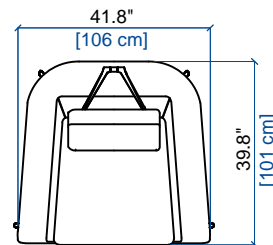

design Roberto TAPINASSI & Maurizio MANZONI

GRAND CANAPE 3 PLACES
LARGE 3-SEAT SOFA
GRAN SOFA 3 PLAZAS

height: 29.9"/37.4" [76/95 cm]
seat height: 16.5" [42 cm]
arm width: 8.7" [22 cm]

CANAPE 3 PLACES
3-SEAT SOFA
SOFA 3 PLAZAS

height: 29.9"/37.4" [76/95 cm]
seat height: 16.5" [42 cm]
arm width: 8.7" [22 cm]

CANAPE 2,5 PLACES
2.5-SEAT SOFA
SOFA 2,5 PLAZAS

height: 29.9"/37.4" [76/95 cm]
seat height: 16.5" [42 cm]
arm width: 8.7" [22 cm]

CANAPE 2 PLACES
2-SEAT SOFA
SOFA 2 PLAZAS

height: 29.9"/37.4" [76/95 cm]
seat height: 16.5" [42 cm]
arm width: 8.7" [22 cm]

CANAPE 1,5 PLACE
1.5-SEAT SOFA
SOFA 1,5 PLAZA

height: 29.9"/37.4" [76/95 cm]
seat height: 16.5" [42 cm]
arm width: 8.7" [22 cm]

FAUTEUIL
ARMCHAIR
SILLON

height: 29.9"/37.4" [76/95 cm]
seat height: 16.5" [42 cm]
arm width: 8.7" [22 cm]

POUF
OTTOMAN
PUF

seat height: 14.2" [36 cm]