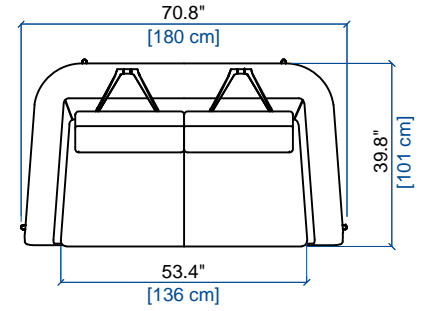

design Roberto TAPINASSI & Maurizio MANZONI

GRAND CANAPE 3 PLACES
LARGE 3-SEAT SOFA
GRAN SOFA 3 PLAZAS

height: 29.9"/37.4" [76/95 cm]
seat height: 16.5" [42 cm]
arm width: 8.7" [22 cm]

CANAPE 3 PLACES
3-SEAT SOFA
SOFA 3 PLAZAS

height: 29.9"/37.4" [76/95 cm]
seat height: 16.5" [42 cm]
arm width: 8.7" [22 cm]

CANAPE 2,5 PLACES
2.5-SEAT SOFA
SOFA 2,5 PLAZAS

height: 29.9"/37.4" [76/95 cm]
seat height: 16.5" [42 cm]
arm width: 8.7" [22 cm]

CANAPE 2 PLACES
2-SEAT SOFA
SOFA 2 PLAZAS

height: 29.9"/37.4" [76/95 cm]
seat height: 16.5" [42 cm]
arm width: 8.7" [22 cm]

CANAPE 1,5 PLACE
1.5-SEAT SOFA
SOFA 1,5 PLAZA

height: 29.9"/37.4" [76/95 cm]
seat height: 16.5" [42 cm]
arm width: 8.7" [22 cm]

FAUTEUIL
ARMCHAIR
SILLON

height: 29.9"/37.4" [76/95 cm]
seat height: 16.5" [42 cm]
arm width: 8.7" [22 cm]

POUF
OTTOMAN
PUF

seat height: 14.2" [36 cm]