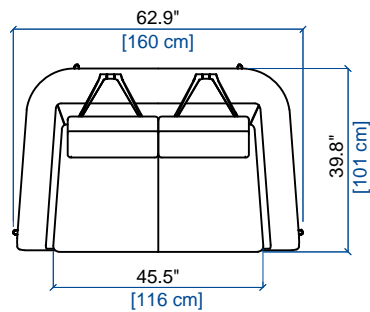

design Roberto TAPINASSI & Maurizio MANZONI

GRAND CANAPE 3 PLACES
LARGE 3-SEAT SOFA
GRAN SOFA 3 PLAZAS

height: 29.9"/37.4" [76/95 cm]
seat height: 16.5" [42 cm]
arm width: 8.7" [22 cm]

CANAPE 3 PLACES
3-SEAT SOFA
SOFA 3 PLAZAS

height: 29.9"/37.4" [76/95 cm]
seat height: 16.5" [42 cm]
arm width: 8.7" [22 cm]

CANAPE 2,5 PLACES
2.5-SEAT SOFA
SOFA 2,5 PLAZAS

height: 29.9"/37.4" [76/95 cm]
seat height: 16.5" [42 cm]
arm width: 8.7" [22 cm]

CANAPE 2 PLACES
2-SEAT SOFA
SOFA 2 PLAZAS

height: 29.9"/37.4" [76/95 cm]
seat height: 16.5" [42 cm]
arm width: 8.7" [22 cm]

CANAPE 1,5 PLACE
1.5-SEAT SOFA
SOFA 1,5 PLAZA

height: 29.9"/37.4" [76/95 cm]
seat height: 16.5" [42 cm]
arm width: 8.7" [22 cm]

FAUTEUIL
ARMCHAIR
SILLON

height: 29.9"/37.4" [76/95 cm]
seat height: 16.5" [42 cm]
arm width: 8.7" [22 cm]

POUF
OTTOMAN
PUF

seat height: 14.2" [36 cm]