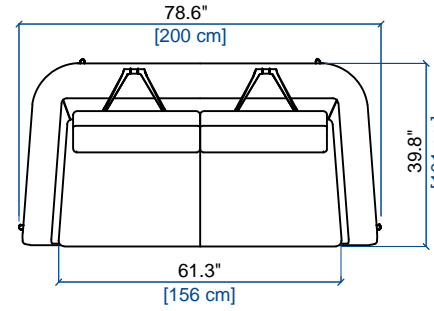

design Roberto TAPINASSI & Maurizio MANZONI

GRAND CANAPE 3 PLACES
LARGE 3-SEAT SOFA
GRAN SOFA 3 PLAZAS

height: 29.9"/37.4" [76/95 cm]
seat height: 16.5" [42 cm]
arm width: 8.7" [22 cm]

CANAPE 3 PLACES
3-SEAT SOFA
SOFA 3 PLAZAS

height: 29.9"/37.4" [76/95 cm]
seat height: 16.5" [42 cm]
arm width: 8.7" [22 cm]

CANAPE 2,5 PLACES
2.5-SEAT SOFA
SOFA 2,5 PLAZAS

height: 29.9"/37.4" [76/95 cm]
seat height: 16.5" [42 cm]
arm width: 8.7" [22 cm]

CANAPE 2 PLACES
2-SEAT SOFA
SOFA 2 PLAZAS

height: 29.9"/37.4" [76/95 cm]
seat height: 16.5" [42 cm]
arm width: 8.7" [22 cm]

CANAPE 1,5 PLACE
1.5-SEAT SOFA
SOFA 1,5 PLAZA

height: 29.9"/37.4" [76/95 cm]
seat height: 16.5" [42 cm]
arm width: 8.7" [22 cm]

FAUTEUIL
ARMCHAIR
SILLON

height: 29.9"/37.4" [76/95 cm]
seat height: 16.5" [42 cm]
arm width: 8.7" [22 cm]

POUF
OTTOMAN
PUF

seat height: 14.2" [36 cm]