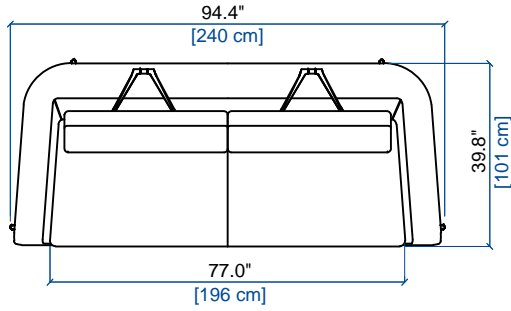

design Roberto TAPINASSI & Maurizio MANZONI

GRAND CANAPE 3 PLACES
LARGE 3-SEAT SOFA
GRAN SOFA 3 PLAZAS

height: 29.9"/37.4" [76/95 cm]
seat height: 16.5" [42 cm]
arm width: 8.7" [22 cm]

CANAPE 3 PLACES
3-SEAT SOFA
SOFA 3 PLAZAS

height: 29.9"/37.4" [76/95 cm]
seat height: 16.5" [42 cm]
arm width: 8.7" [22 cm]

CANAPE 2,5 PLACES
2.5-SEAT SOFA
SOFA 2,5 PLAZAS

height: 29.9"/37.4" [76/95 cm]
seat height: 16.5" [42 cm]
arm width: 8.7" [22 cm]

CANAPE 2 PLACES
2-SEAT SOFA
SOFA 2 PLAZAS

height: 29.9"/37.4" [76/95 cm]
seat height: 16.5" [42 cm]
arm width: 8.7" [22 cm]

CANAPE 1,5 PLACE
1.5-SEAT SOFA
SOFA 1,5 PLAZA

height: 29.9"/37.4" [76/95 cm]
seat height: 16.5" [42 cm]
arm width: 8.7" [22 cm]