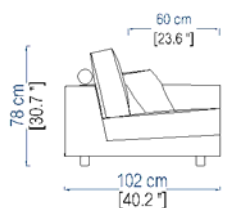

POUF RECTANGULAIRE
RECTANGULAR OTTOMAN
PUF RECTANGULAR

EOLE 2

design Studio ROCHE BOBOIS