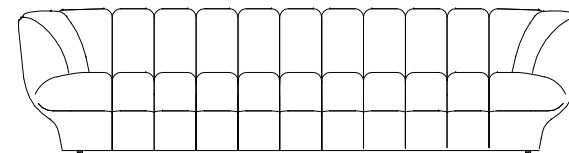

OPTIONS / OPTIONAL / OPCIONES :

- Confort normal ou ferme
- Standard or firm comfort
- Confort normal o firme

design Roberto TAPINASSI & Maurizio MANZONI

GRAND CANAPE 4 PLACES
LARGE-4 SEAT SOFA
GRAN SOFA 4 PLAZAS

height: 27.4" [70 cm]
seat height: 15.8" [40 cm]

CANAPE 4 PLACES
4-SEAT SOFA
SOFA 4 PLAZAS

height: 27.4" [70 cm]
seat height: 15.8" [40 cm]

design Roberto TAPINASSI & Maurizio MANZONI

CANAPE 3/4 PLACES
3/4-SEAT SOFA
SOFA 3-4 PLAZAS

height: 27.4" [70 cm]
seat height: 15.8" [40 cm]

GRAND CANAPE 3 PLACES
LARGE 3-SEAT SOFA
GRAN SOFA 3 PLAZAS

height: 27.4" [70 cm]
seat height: 15.8" [40 cm]

CANAPE 3 PLACES
3-SEAT SOFA
SOFA 3 PLAZAS

height: 27.4" [70 cm]
seat height: 15.8" [40 cm]