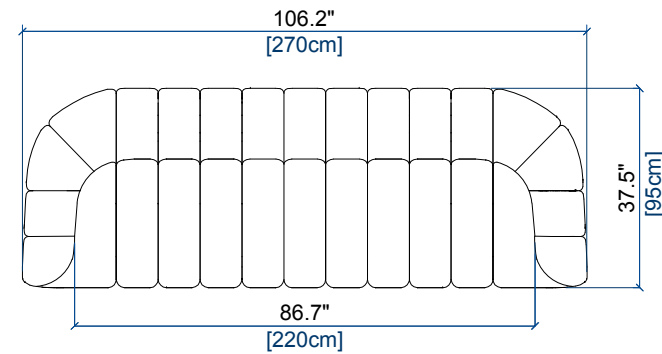

height: 27.4" [70 cm]
seat height: 15.8" [40 cm]

CANAPE 4 PLACES
4-SEAT SOFA
SOFA 4 PLAZAS

height: 27.4" [70 cm]
seat height: 15.8" [40 cm]

design Roberto TAPINASSI & Maurizio MANZONI

CANAPE 3/4 PLACES
3/4-SEAT SOFA
SOFA 3-4 PLAZAS

height: 27.4" [70 cm]
seat height: 15.8" [40 cm]

GRAND CANAPE 3 PLACES
LARGE 3-SEAT SOFA
GRAN SOFA 3 PLAZAS

height: 27.4" [70 cm]
seat height: 15.8" [40 cm]

CANAPE 3 PLACES
3-SEAT SOFA
SOFA 3 PLAZAS

height: 27.4" [70 cm]
seat height: 15.8" [40 cm]

design Roberto TAPINASSI & Maurizio MANZONI

CANAPE 2,5 PLACES
2.5-SEAT SOFA
SOFA 2,5 PLAZAS

height: 27.4" [70 cm]
seat height: 15.8" [40 cm]

CANAPE 2 PLACES
2-SEAT SOFA
SOFA 2 PLAZAS

height: 27.4" [70 cm]
seat height: 15.8" [40 cm]

FAUTEUIL
ARMCHAIR
SILLON

height: 27.4" [70 cm]
seat height: 15.8" [40 cm]