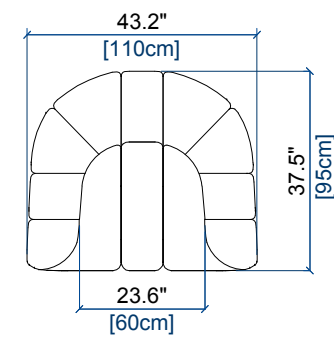

height: 27.4" [70 cm]
seat height: 15.8" [40 cm]

CANAPE 4 PLACES
4-SEAT SOFA
SOFA 4 PLAZAS

height: 27.4" [70 cm]
seat height: 15.8" [40 cm]

design Roberto TAPINASSI & Maurizio MANZONI

CANAPE 3/4 PLACES
3/4-SEAT SOFA
SOFA 3-4 PLAZAS

height: 27.4" [70 cm]
seat height: 15.8" [40 cm]

GRAND CANAPE 3 PLACES
LARGE 3-SEAT SOFA
GRAN SOFA 3 PLAZAS

height: 27.4" [70 cm]
seat height: 15.8" [40 cm]

CANAPE 3 PLACES
3-SEAT SOFA
SOFA 3 PLAZAS

height: 27.4" [70 cm]
seat height: 15.8" [40 cm]

design Roberto TAPINASSI & Maurizio MANZONI

CANAPE 2,5 PLACES
2.5-SEAT SOFA
SOFA 2,5 PLAZAS

height: 27.4" [70 cm]
seat height: 15.8" [40 cm]

CANAPE 2 PLACES
2-SEAT SOFA
SOFA 2 PLAZAS

height: 27.4" [70 cm]
seat height: 15.8" [40 cm]

FAUTEUIL
ARMCHAIR
SILLON

height: 27.4" [70 cm]
seat height: 15.8" [40 cm]