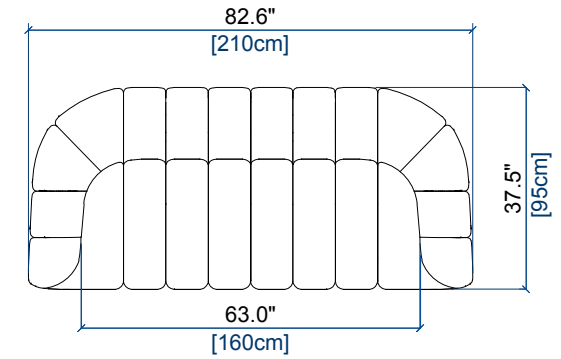

height: 27.4" [70 cm]
seat height: 15.8" [40 cm]

CANAPE 4 PLACES
4-SEAT SOFA
SOFA 4 PLAZAS

height: 27.4" [70 cm]
seat height: 15.8" [40 cm]

design Roberto TAPINASSI & Maurizio MANZONI

CANAPE 3/4 PLACES
3/4-SEAT SOFA
SOFA 3-4 PLAZAS

height: 27.4" [70 cm]
seat height: 15.8" [40 cm]

GRAND CANAPE 3 PLACES
LARGE 3-SEAT SOFA
GRAN SOFA 3 PLAZAS

height: 27.4" [70 cm]
seat height: 15.8" [40 cm]

CANAPE 3 PLACES
3-SEAT SOFA
SOFA 3 PLAZAS

height: 27.4" [70 cm]
seat height: 15.8" [40 cm]

design Roberto TAPINASSI & Maurizio MANZONI

CANAPE 2,5 PLACES
2.5-SEAT SOFA
SOFA 2,5 PLAZAS

height: 27.4" [70 cm]
seat height: 15.8" [40 cm]

CANAPE 2 PLACES
2-SEAT SOFA
SOFA 2 PLAZAS

height: 27.4" [70 cm]
seat height: 15.8" [40 cm]

FAUTEUIL
ARMCHAIR
SILLON

height: 27.4" [70 cm]
seat height: 15.8" [40 cm]