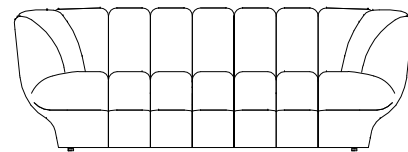

height: 27.4" [70 cm]
seat height: 15.8" [40 cm]

CANAPE 4 PLACES
4-SEAT SOFA
SOFA 4 PLAZAS

height: 27.4" [70 cm]
seat height: 15.8" [40 cm]

design Roberto TAPINASSI & Maurizio MANZONI

CANAPE 3/4 PLACES
3/4-SEAT SOFA
SOFA 3-4 PLAZAS

height: 27.4" [70 cm]
seat height: 15.8" [40 cm]

GRAND CANAPE 3 PLACES
LARGE 3-SEAT SOFA
GRAN SOFA 3 PLAZAS

height: 27.4" [70 cm]
seat height: 15.8" [40 cm]

CANAPE 3 PLACES
3-SEAT SOFA
SOFA 3 PLAZAS

height: 27.4" [70 cm]
seat height: 15.8" [40 cm]

design Roberto TAPINASSI & Maurizio MANZONI

CANAPE 2,5 PLACES
2.5-SEAT SOFA
SOFA 2,5 PLAZAS

height: 27.4" [70 cm]
seat height: 15.8" [40 cm]

CANAPE 2 PLACES
2-SEAT SOFA
SOFA 2 PLAZAS

height: 27.4" [70 cm]
seat height: 15.8" [40 cm]