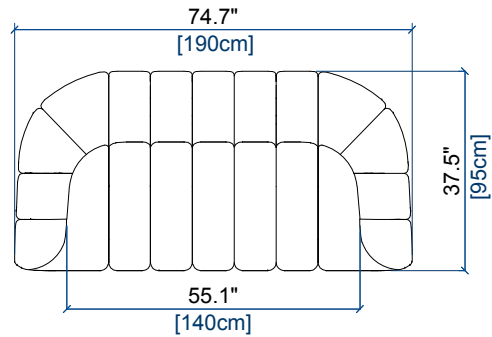

height: 27.4" [70 cm]
seat height: 15.8" [40 cm]

CANAPE 4 PLACES
4-SEAT SOFA
SOFA 4 PLAZAS

height: 27.4" [70 cm]
seat height: 15.8" [40 cm]

design Roberto TAPINASSI & Maurizio MANZONI

CANAPE 3/4 PLACES
3/4-SEAT SOFA
SOFA 3-4 PLAZAS

height: 27.4" [70 cm]
seat height: 15.8" [40 cm]

GRAND CANAPE 3 PLACES
LARGE 3-SEAT SOFA
GRAN SOFA 3 PLAZAS

height: 27.4" [70 cm]
seat height: 15.8" [40 cm]

CANAPE 3 PLACES
3-SEAT SOFA
SOFA 3 PLAZAS

height: 27.4" [70 cm]
seat height: 15.8" [40 cm]

design Roberto TAPINASSI & Maurizio MANZONI

CANAPE 2,5 PLACES
2.5-SEAT SOFA
SOFA 2,5 PLAZAS

height: 27.4" [70 cm]
seat height: 15.8" [40 cm]

CANAPE 2 PLACES
2-SEAT SOFA
SOFA 2 PLAZAS

height: 27.4" [70 cm]
seat height: 15.8" [40 cm]

FAUTEUIL
ARMCHAIR
SILLON

height: 27.4" [70 cm]
seat height: 15.8" [40 cm]