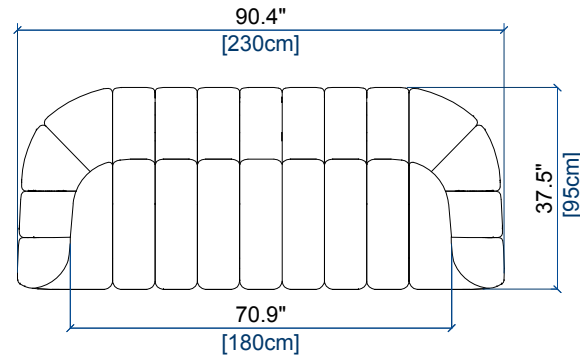

height: 27.4" [70 cm]
seat height: 15.8" [40 cm]

CANAPE 4 PLACES
4-SEAT SOFA
SOFA 4 PLAZAS

height: 27.4" [70 cm]
seat height: 15.8" [40 cm]

design Roberto TAPINASSI & Maurizio MANZONI

CANAPE 3/4 PLACES
3/4-SEAT SOFA
SOFA 3-4 PLAZAS

height: 27.4" [70 cm]
seat height: 15.8" [40 cm]

GRAND CANAPE 3 PLACES
LARGE 3-SEAT SOFA
GRAN SOFA 3 PLAZAS

height: 27.4" [70 cm]
seat height: 15.8" [40 cm]

CANAPE 3 PLACES
3-SEAT SOFA
SOFA 3 PLAZAS

height: 27.4" [70 cm]
seat height: 15.8" [40 cm]

design Roberto TAPINASSI & Maurizio MANZONI

CANAPE 2,5 PLACES
2.5-SEAT SOFA
SOFA 2,5 PLAZAS

height: 27.4" [70 cm]
seat height: 15.8" [40 cm]

CANAPE 2 PLACES
2-SEAT SOFA
SOFA 2 PLAZAS

height: 27.4" [70 cm]
seat height: 15.8" [40 cm]

FAUTEUIL
ARMCHAIR
SILLON

height: 27.4" [70 cm]
seat height: 15.8" [40 cm]