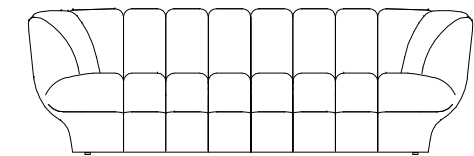

height: 27.4" [70 cm]
seat height: 15.8" [40 cm]

CANAPE 4 PLACES
4-SEAT SOFA
SOFA 4 PLAZAS

height: 27.4" [70 cm]
seat height: 15.8" [40 cm]

design Roberto TAPINASSI & Maurizio MANZONI

CANAPE 3/4 PLACES
3/4-SEAT SOFA
SOFA 3-4 PLAZAS

height: 27.4" [70 cm]
seat height: 15.8" [40 cm]

GRAND CANAPE 3 PLACES
LARGE 3-SEAT SOFA
GRAN SOFA 3 PLAZAS

height: 27.4" [70 cm]
seat height: 15.8" [40 cm]

CANAPE 3 PLACES
3-SEAT SOFA
SOFA 3 PLAZAS

height: 27.4" [70 cm]
seat height: 15.8" [40 cm]

design Roberto TAPINASSI & Maurizio MANZONI

CANAPE 2,5 PLACES
2.5-SEAT SOFA
SOFA 2,5 PLAZAS

height: 27.4" [70 cm]
seat height: 15.8" [40 cm]

CANAPE 2 PLACES
2-SEAT SOFA
SOFA 2 PLAZAS

height: 27.4" [70 cm]
seat height: 15.8" [40 cm]