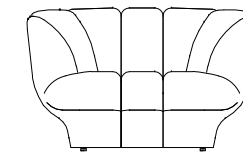

height: 27.4" [70 cm]
seat height: 15.8" [40 cm]

CANAPE 4 PLACES
4-SEAT SOFA
SOFA 4 PLAZAS

height: 27.4" [70 cm]
seat height: 15.8" [40 cm]

design Roberto TAPINASSI & Maurizio MANZONI

CANAPE 3/4 PLACES
3/4-SEAT SOFA
SOFA 3-4 PLAZAS

height: 27.4" [70 cm]
seat height: 15.8" [40 cm]

GRAND CANAPE 3 PLACES
LARGE 3-SEAT SOFA
GRAN SOFA 3 PLAZAS

height: 27.4" [70 cm]
seat height: 15.8" [40 cm]

CANAPE 3 PLACES
3-SEAT SOFA
SOFA 3 PLAZAS

height: 27.4" [70 cm]
seat height: 15.8" [40 cm]

design Roberto TAPINASSI & Maurizio MANZONI

CANAPE 2,5 PLACES
2.5-SEAT SOFA
SOFA 2,5 PLAZAS

height: 27.4" [70 cm]
seat height: 15.8" [40 cm]

CANAPE 2 PLACES
2-SEAT SOFA
SOFA 2 PLAZAS

height: 27.4" [70 cm]
seat height: 15.8" [40 cm]

FAUTEUIL
ARMCHAIR
SILLON

height: 27.4" [70 cm]
seat height: 15.8" [40 cm]