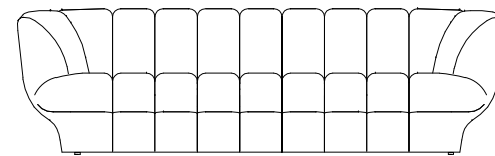

height: 27.4" [70 cm]
seat height: 15.8" [40 cm]

CANAPE 4 PLACES
4-SEAT SOFA
SOFA 4 PLAZAS

height: 27.4" [70 cm]
seat height: 15.8" [40 cm]

design Roberto TAPINASSI & Maurizio MANZONI

CANAPE 3/4 PLACES
3/4-SEAT SOFA
SOFA 3-4 PLAZAS

height: 27.4" [70 cm]
seat height: 15.8" [40 cm]

GRAND CANAPE 3 PLACES
LARGE 3-SEAT SOFA
GRAN SOFA 3 PLAZAS

height: 27.4" [70 cm]
seat height: 15.8" [40 cm]

CANAPE 3 PLACES
3-SEAT SOFA
SOFA 3 PLAZAS

height: 27.4" [70 cm]
seat height: 15.8" [40 cm]

design Roberto TAPINASSI & Maurizio MANZONI

CANAPE 2,5 PLACES
2.5-SEAT SOFA
SOFA 2,5 PLAZAS

height: 27.4" [70 cm]
seat height: 15.8" [40 cm]

CANAPE 2 PLACES
2-SEAT SOFA
SOFA 2 PLAZAS

height: 27.4" [70 cm]
seat height: 15.8" [40 cm]