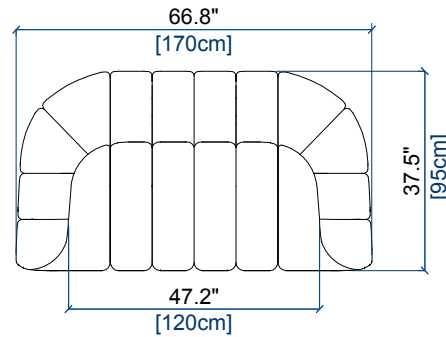

height: 27.4" [70 cm]
seat height: 15.8" [40 cm]

CANAPE 4 PLACES
4-SEAT SOFA
SOFA 4 PLAZAS

height: 27.4" [70 cm]
seat height: 15.8" [40 cm]

design Roberto TAPINASSI & Maurizio MANZONI

CANAPE 3/4 PLACES
3/4-SEAT SOFA
SOFA 3-4 PLAZAS

height: 27.4" [70 cm]
seat height: 15.8" [40 cm]

GRAND CANAPE 3 PLACES
LARGE 3-SEAT SOFA
GRAN SOFA 3 PLAZAS

height: 27.4" [70 cm]
seat height: 15.8" [40 cm]

CANAPE 3 PLACES
3-SEAT SOFA
SOFA 3 PLAZAS

height: 27.4" [70 cm]
seat height: 15.8" [40 cm]

design Roberto TAPINASSI & Maurizio MANZONI

CANAPE 2,5 PLACES
2.5-SEAT SOFA
SOFA 2,5 PLAZAS

height: 27.4" [70 cm]
seat height: 15.8" [40 cm]

CANAPE 2 PLACES
2-SEAT SOFA
SOFA 2 PLAZAS

height: 27.4" [70 cm]
seat height: 15.8" [40 cm]

FAUTEUIL
ARMCHAIR
SILLON

height: 27.4" [70 cm]
seat height: 15.8" [40 cm]