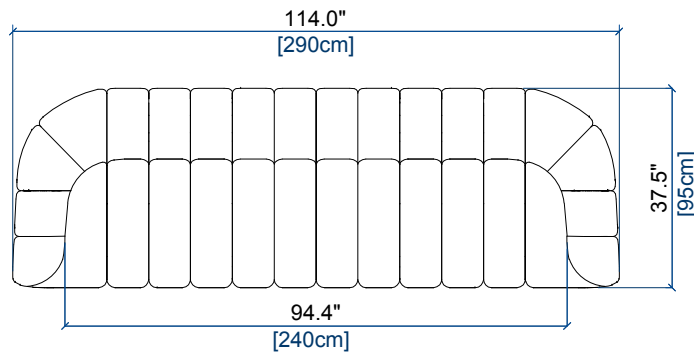

height: 27.4" [70 cm]
seat height: 15.8" [40 cm]

CANAPE 4 PLACES
4-SEAT SOFA
SOFA 4 PLAZAS

height: 27.4" [70 cm]
seat height: 15.8" [40 cm]

design Roberto TAPINASSI & Maurizio MANZONI

CANAPE 3/4 PLACES
3/4-SEAT SOFA
SOFA 3-4 PLAZAS

height: 27.4" [70 cm]
seat height: 15.8" [40 cm]

GRAND CANAPE 3 PLACES
LARGE 3-SEAT SOFA
GRAN SOFA 3 PLAZAS

height: 27.4" [70 cm]
seat height: 15.8" [40 cm]

CANAPE 3 PLACES
3-SEAT SOFA
SOFA 3 PLAZAS

height: 27.4" [70 cm]
seat height: 15.8" [40 cm]

design Roberto TAPINASSI & Maurizio MANZONI

CANAPE 2,5 PLACES
2.5-SEAT SOFA
SOFA 2,5 PLAZAS

height: 27.4" [70 cm]
seat height: 15.8" [40 cm]

CANAPE 2 PLACES
2-SEAT SOFA
SOFA 2 PLAZAS

height: 27.4" [70 cm]
seat height: 15.8" [40 cm]