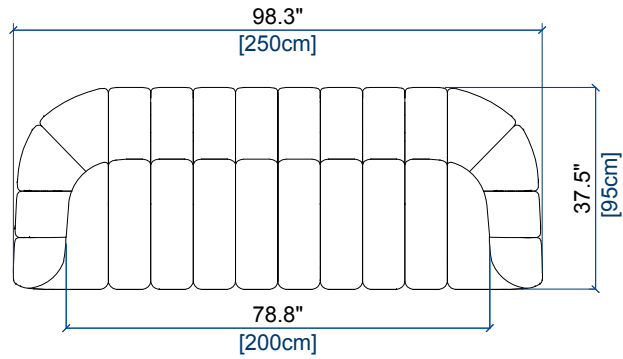

height: 27.4" [70 cm]
seat height: 15.8" [40 cm]

CANAPE 4 PLACES
4-SEAT SOFA
SOFA 4 PLAZAS

height: 27.4" [70 cm]
seat height: 15.8" [40 cm]

design Roberto TAPINASSI & Maurizio MANZONI

CANAPE 3/4 PLACES
3/4-SEAT SOFA
SOFA 3-4 PLAZAS

height: 27.4" [70 cm]
seat height: 15.8" [40 cm]

GRAND CANAPE 3 PLACES
LARGE 3-SEAT SOFA
GRAN SOFA 3 PLAZAS

height: 27.4" [70 cm]
seat height: 15.8" [40 cm]

CANAPE 3 PLACES
3-SEAT SOFA
SOFA 3 PLAZAS

height: 27.4" [70 cm]
seat height: 15.8" [40 cm]

design Roberto TAPINASSI & Maurizio MANZONI

CANAPE 2,5 PLACES
2.5-SEAT SOFA
SOFA 2,5 PLAZAS

height: 27.4" [70 cm]
seat height: 15.8" [40 cm]

CANAPE 2 PLACES
2-SEAT SOFA
SOFA 2 PLAZAS

height: 27.4" [70 cm]
seat height: 15.8" [40 cm]

FAUTEUIL
ARMCHAIR
SILLON

height: 27.4" [70 cm]
seat height: 15.8" [40 cm]