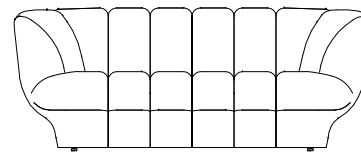

height: 27.4" [70 cm]
seat height: 15.8" [40 cm]

CANAPE 4 PLACES
4-SEAT SOFA
SOFA 4 PLAZAS

height: 27.4" [70 cm]
seat height: 15.8" [40 cm]

design Roberto TAPINASSI & Maurizio MANZONI

CANAPE 3/4 PLACES
3/4-SEAT SOFA
SOFA 3-4 PLAZAS

height: 27.4" [70 cm]
seat height: 15.8" [40 cm]

GRAND CANAPE 3 PLACES
LARGE 3-SEAT SOFA
GRAN SOFA 3 PLAZAS

height: 27.4" [70 cm]
seat height: 15.8" [40 cm]

CANAPE 3 PLACES
3-SEAT SOFA
SOFA 3 PLAZAS

height: 27.4" [70 cm]
seat height: 15.8" [40 cm]

design Roberto TAPINASSI & Maurizio MANZONI

CANAPE 2,5 PLACES
2.5-SEAT SOFA
SOFA 2,5 PLAZAS

height: 27.4" [70 cm]
seat height: 15.8" [40 cm]

CANAPE 2 PLACES
2-SEAT SOFA
SOFA 2 PLAZAS

height: 27.4" [70 cm]
seat height: 15.8" [40 cm]

FAUTEUIL
ARMCHAIR
SILLON

height: 27.4" [70 cm]
seat height: 15.8" [40 cm]