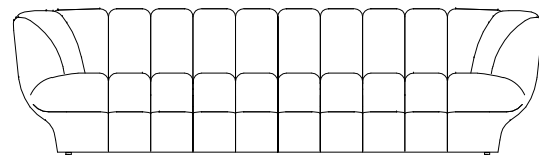

OPTIONS / OPTIONAL / OPCIONES :

- Confort normal ou ferme
- Standard or firm comfort
- Confort normal o firme

design Roberto TAPINASSI & Maurizio MANZONI

GRAND CANAPE 4 PLACES
LARGE-4 SEAT SOFA
GRAN SOFA 4 PLAZAS

height: 27.4" [70 cm]
seat height: 15.8" [40 cm]

CANAPE 4 PLACES
4-SEAT SOFA
SOFA 4 PLAZAS

height: 27.4" [70 cm]
seat height: 15.8" [40 cm]

design Roberto TAPINASSI & Maurizio MANZONI

CANAPE 3/4 PLACES
3/4-SEAT SOFA
SOFA 3-4 PLAZAS

height: 27.4" [70 cm]
seat height: 15.8" [40 cm]

GRAND CANAPE 3 PLACES
LARGE 3-SEAT SOFA
GRAN SOFA 3 PLAZAS

height: 27.4" [70 cm]
seat height: 15.8" [40 cm]

CANAPE 3 PLACES
3-SEAT SOFA
SOFA 3 PLAZAS

height: 27.4" [70 cm]
seat height: 15.8" [40 cm]

design Roberto TAPINASSI & Maurizio MANZONI

CANAPE 2,5 PLACES
2.5-SEAT SOFA
SOFA 2,5 PLAZAS

height: 27.4" [70 cm]
seat height: 15.8" [40 cm]

CANAPE 2 PLACES
2-SEAT SOFA
SOFA 2 PLAZAS

height: 27.4" [70 cm]
seat height: 15.8" [40 cm]