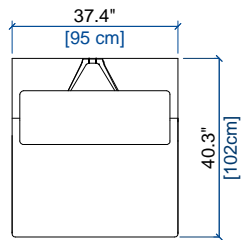

design Roberto TAPINASSI & Maurizio MANZONI

01 CHAFFEUSE
ARMLESS CHAIR
CHAFFEUSE

height: 30.7"/38.8" [78/99 cm]
seat height: 16.5" [42 cm]