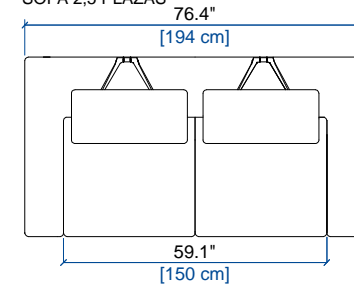

design Roberto TAPINASSI & Maurizio MANZONI

GRAND CANAPE 3 PLACES
LARGE 3-SEAT SOFA
GRAN SOFA 3 PLAZAS

height: 30.7"/38.8" [78/99 cm]
seat height: 16.5" [42 cm]

CANAPE 3 PLACES
3-SEAT SOFA
SOFA 3 PLAZAS

height: 30.7"/38.8" [78/99 cm]
seat height: 16.5" [42 cm]

CANAPE 2,5 PLACES
2.5-SEAT SOFA
SOFA 2,5 PLAZAS

height: 30.7"/38.8" [78/99 cm]
seat height: 16.5" [42 cm]

FAUTEUIL
ARMCHAIR
SILLON

height: 30.7"/38.8" [78/99 cm]
seat height: 16.5" [42 cm]

POUF
OTTOMAN
PUF

seat height: 16.5" [42 cm]

design Roberto TAPINASSI & Maurizio MANZONI

105 BATARD 3PL. ACC.GAUCHE
3-SEAT 1-ARM UNIT LEFT ARMREST
BATARD 3 PLAZAS APOY.IZQUIERDO

height: 30.7/38.8" [78/99 cm]
seat height: 16.5" [42 cm]

height: 30.7/38.8" [78/99 cm]
seat height: 16.5" [42 cm]

26 BATARD 2PL. ACC.DROIT
2-SEAT 1-ARM UNIT RIGHT ARMREST
BATARD 2 PL. APOY. DERECHO

height: 30.7/38.8" [78/99 cm]
seat height: 16.5" [42 cm]

29 BATARD 1PL. ACC.GAUCHE
1-SEAT 1-ARM UNIT LEFT ARMREST
BATARD 1 PL. APOY.IZQUIERDO