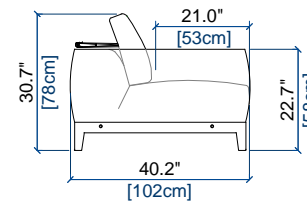

design Roberto TAPINASSI & Maurizio MANZONI

GRAND CANAPE 3 PLACES
LARGE 3-SEAT SOFA
GRAN SOFA 3 PLAZAS

height: 30.7"/38.8" [78/99 cm]
seat height: 16.5" [42 cm]

CANAPE 3 PLACES
3-SEAT SOFA
SOFA 3 PLAZAS

height: 30.7"/38.8" [78/99 cm]
seat height: 16.5" [42 cm]

CANAPE 2,5 PLACES
2.5-SEAT SOFA
SOFA 2,5 PLAZAS

height: 30.7"/38.8" [78/99 cm]
seat height: 16.5" [42 cm]

FAUTEUIL
ARMCHAIR
SILLON

height: 30.7"/38.8" [78/99 cm]
seat height: 16.5" [42 cm]

POUF
OTTOMAN
PUF

seat height: 16.5" [42 cm]

design Roberto TAPINASSI & Maurizio MANZONI

105 BATARD 3PL. ACC.GAUCHE
3-SEAT 1-ARM UNIT LEFT ARMREST
BATARD 3 PLAZAS APOY.IZQUIERDO

height: 30.7/38.8" [78/99 cm]
seat height: 16.5" [42 cm]

106 BATARD 3PL. ACC.DROIT
3-SEAT 1-ARM UNIT RIGHT ARMREST
BATARD 3 PLAZAS APOY. DERECHO

height: 30.7/38.8" [78/99 cm]
seat height: 16.5" [42 cm]

63 BATARD 2,5 PL. ACC.GAUCHE
2.5-SEAT 1-ARM LEFT ARMREST
BATARD 2,5 PL. APOY.IZQUIERDO