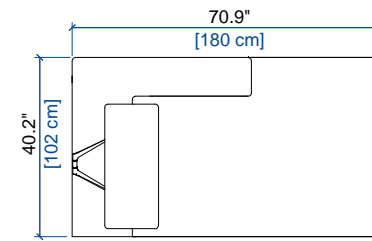

32 PETITE CH. LONGUE ACC.DROIT
SMALL LOUNGE CHAIR RIGHT ARMREST
PEQUEÑA CHAISE LONGUE APY.DERECHO

height: 30.7/38.8" [78/99 cm]
seat height: 16.5" [42 cm]