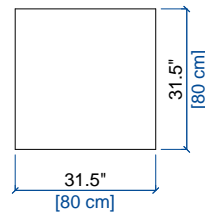

design Roberto TAPINASSI & Maurizio MANZONI

GRAND CANAPE 3 PLACES
LARGE 3-SEAT SOFA
GRAN SOFA 3 PLAZAS

height: 30.7"/38.8" [78/99 cm]
seat height: 16.5" [42 cm]

CANAPE 3 PLACES
3-SEAT SOFA
SOFA 3 PLAZAS

height: 30.7"/38.8" [78/99 cm]
seat height: 16.5" [42 cm]

CANAPE 2,5 PLACES
2.5-SEAT SOFA
SOFA 2,5 PLAZAS

height: 30.7"/38.8" [78/99 cm]
seat height: 16.5" [42 cm]

FAUTEUIL
ARMCHAIR
SILLON

height: 30.7"/38.8" [78/99 cm]
seat height: 16.5" [42 cm]

POUF
OTTOMAN
PUF

seat height: 16.5" [42 cm]

design Roberto TAPINASSI & Maurizio MANZONI

105 BATARD 3PL. ACC.GAUCHE
3-SEAT 1-ARM UNIT LEFT ARMREST
BATARD 3 PLAZAS APOY.IZQUIERDO

height: 30.7/38.8" [78/99 cm]
seat height: 16.5" [42 cm]

height: 30.7/38.8" [78/99 cm]
seat height: 16.5" [42 cm]

8P ANGLE MERIDIENNE GAUCHE
CORNER MERIDIENNE LEFT
ANGULO MERIDIENNE IZQUIERDO

height: 30.7/38.8" [78/99 cm]
seat height: 16.5" [42 cm]

9P ANGLE MERIDIENNE DROITE
CORNER MERIDIENNE RIGHT
ANGULO MERIDIENNE DERECHO