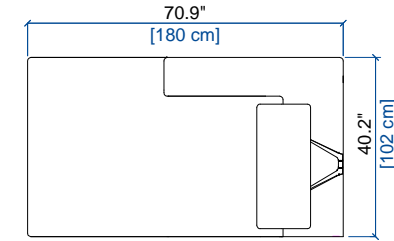

31 PETITE CH. LONGUE ACC.GAUCHE
SMALL LOUNGE CHAIR LEFT ARMREST
PEQUEÑA CHAISE LONGUE APY.IZQUIERDO

height: 30.7/38.8" [78/99 cm]
seat height: 16.5" [42 cm]