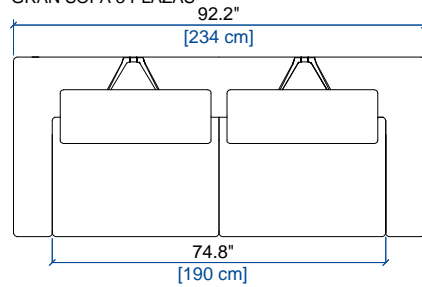

design Roberto TAPINASSI & Maurizio MANZONI

GRAND CANAPE 3 PLACES
LARGE 3-SEAT SOFA
GRAN SOFA 3 PLAZAS