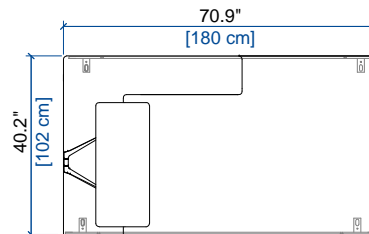

S31 PETITE CH. LONGUE ACC.DROIT INDEP.
SMALL LOUNGE CHAIR RIGHT ARM. INDEP.
PEQUEÑA CHAISE LONGUE APY.DER. INDEP.