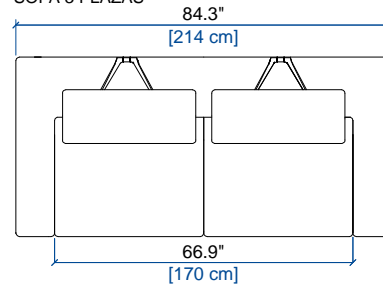

design Roberto TAPINASSI & Maurizio MANZONI

GRAND CANAPE 3 PLACES
LARGE 3-SEAT SOFA
GRAN SOFA 3 PLAZAS

height: 30.7"/38.8" [78/99 cm]
seat height: 16.5" [42 cm]

CANAPE 3 PLACES
3-SEAT SOFA
SOFA 3 PLAZAS

height: 30.7"/38.8" [78/99 cm]
seat height: 16.5" [42 cm]

CANAPE 2,5 PLACES
2.5-SEAT SOFA
SOFA 2,5 PLAZAS

height: 30.7"/38.8" [78/99 cm]
seat height: 16.5" [42 cm]

FAUTEUIL
ARMCHAIR
SILLON

height: 30.7"/38.8" [78/99 cm]
seat height: 16.5" [42 cm]

POUF
OTTOMAN
PUF