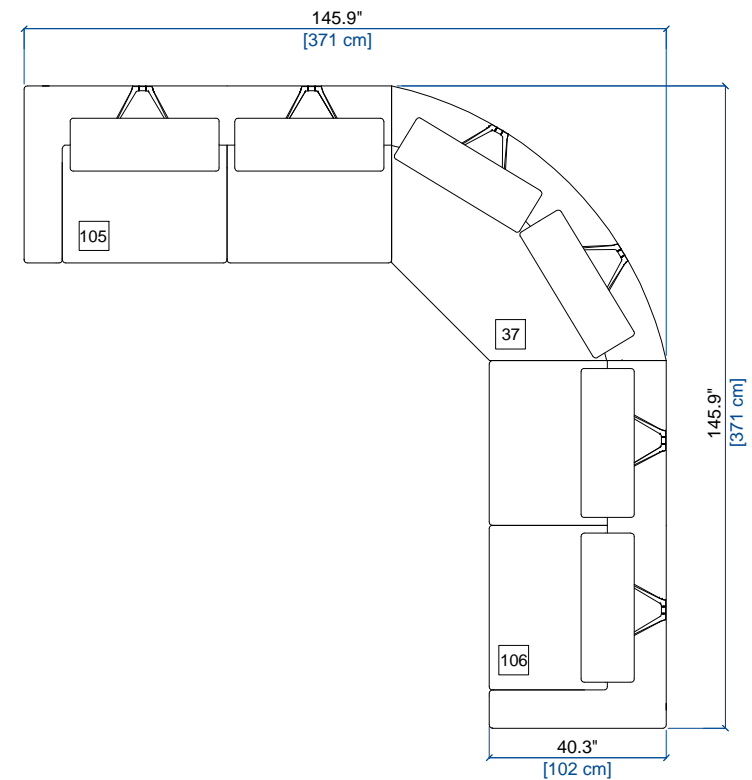

EPISODE

design Roberto TAPINASSI & Maurizio MANZONI

105 BATARD 3PL. ACC.GAUCHE / 3-SEAT 1-ARM UNIT LEFT ARMREST / BATARD 3 PLAZAS APOY. IZQUIERDO

37 GRAND ANGLE ROND / LARGE ROUND CORNER / GRAN ANGULO REDONDO

106 BATARD 3PL. ACC.DROIT / 3-SEAT 1-ARM UNIT RIGHT ARMREST / BATARD 3 PLAZAS APOY. DERECHO