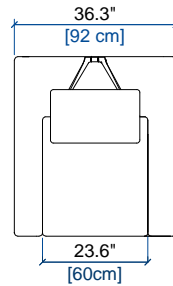

design Roberto TAPINASSI & Maurizio MANZONI

GRAND CANAPE 3 PLACES
LARGE 3-SEAT SOFA
GRAN SOFA 3 PLAZAS

height: 30.7"/38.8" [78/99 cm]
seat height: 16.5" [42 cm]

CANAPE 3 PLACES
3-SEAT SOFA
SOFA 3 PLAZAS

height: 30.7"/38.8" [78/99 cm]
seat height: 16.5" [42 cm]

CANAPE 2,5 PLACES
2.5-SEAT SOFA
SOFA 2,5 PLAZAS

height: 30.7"/38.8" [78/99 cm]
seat height: 16.5" [42 cm]

FAUTEUIL
ARMCHAIR
SILLON

height: 30.7"/38.8" [78/99 cm]
seat height: 16.5" [42 cm]

POUF
OTTOMAN
PUF

seat height: 16.5" [42 cm]

design Roberto TAPINASSI & Maurizio MANZONI

105 BATARD 3PL. ACC.GAUCHE
3-SEAT 1-ARM UNIT LEFT ARMREST
BATARD 3 PLAZAS APOY.IZQUIERDO

height: 30.7/38.8" [78/99 cm]
seat height: 16.5" [42 cm]

height: 30.7/38.8" [78/99 cm]
seat height: 16.5" [42 cm]

8P ANGLE MERIDIENNE GAUCHE
CORNER MERIDIENNE LEFT
ANGULO MERIDIENNE IZQUIERDO

height: 30.7/38.8" [78/99 cm]
seat height: 16.5" [42 cm]

9P ANGLE MERIDIENNE DROITE
CORNER MERIDIENNE RIGHT
ANGULO MERIDIENNE DERECHO