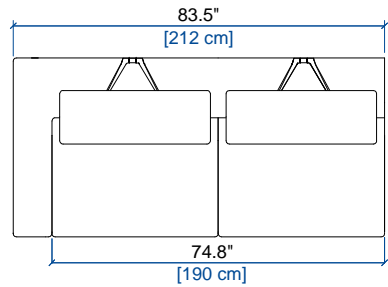

design Roberto TAPINASSI & Maurizio MANZONI

GRAND CANAPE 3 PLACES
LARGE 3-SEAT SOFA
GRAN SOFA 3 PLAZAS

height: 30.7"/38.8" [78/99 cm]
seat height: 16.5" [42 cm]

CANAPE 3 PLACES
3-SEAT SOFA
SOFA 3 PLAZAS

height: 30.7"/38.8" [78/99 cm]
seat height: 16.5" [42 cm]

CANAPE 2,5 PLACES
2.5-SEAT SOFA
SOFA 2,5 PLAZAS

height: 30.7"/38.8" [78/99 cm]
seat height: 16.5" [42 cm]

FAUTEUIL
ARMCHAIR
SILLON

height: 30.7"/38.8" [78/99 cm]
seat height: 16.5" [42 cm]

POUF
OTTOMAN
PUF

seat height: 16.5" [42 cm]

design Roberto TAPINASSI & Maurizio MANZONI

105 BATARD 3PL. ACC.GAUCHE
3-SEAT 1-ARM UNIT LEFT ARMREST
BATARD 3 PLAZAS APOY.IZQUIERDO

height: 30.7/38.8" [78/99 cm]
seat height: 16.5" [42 cm]

height: 30.7/38.8" [78/99 cm]
seat height: 16.5" [42 cm]

8P ANGLE MERIDIENNE GAUCHE
CORNER MERIDIENNE LEFT
ANGULO MERIDIENNE IZQUIERDO

height: 30.7/38.8" [78/99 cm]
seat height: 16.5" [42 cm]

9P ANGLE MERIDIENNE DROITE
CORNER MERIDIENNE RIGHT
ANGULO MERIDIENNE DERECHO