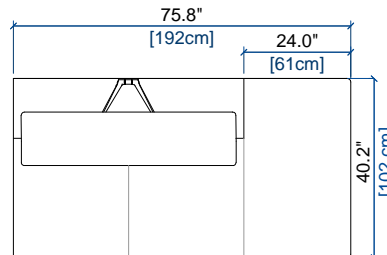

11 TERMINAL DROIT
END UNIT RIGHT
TERMINAL DERECHA

height: 30.7/38.8" [78/99 cm]
seat height: 16.5" [42 cm]