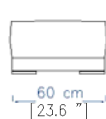

design Giorgio SORESSI

ACCOUDOIRS LARGES / WIDE ARMRESTS / BRAZOS GRANDES 1/2

CHAISE LONGUE ACC.
LARGE GAUCHE
LOUNGE CHAIR WITH WIDE
LEFT ARMREST
CHAISE LONGUE APOY.
ANCHO IZQUIERDO

CHAISE LONGUE ACC.
LARGE DROIT
LOUNGE CHAIR WITH WIDE
RIGHT ARMREST
CHAISE LONGUE APOY.
ANCHO DERECHO

CHAISE LONGUE ACC.
LARGE GAUCHE
LOUNGE CHAIR WITH WIDE
LEFT ARMREST
CHAISE LONGUE APOY.
ANCHO IZQUIERDO

CHAISE LONGUE ACC.
LARGE DROIT
LOUNGE CHAIR WITH WIDE
RIGHT ARMREST
CHAISE LONGUE APOY.
ANCHO DERECHO

COUSSIN DECO
PATCHWORK 50x50
PATCHWORK DECO
CUSHION 19,7"X19,7"
COJIN DE DECORACION
PATCHWORK 50X50

COUSSIN DECO UNI
50x50
PLAIN DECO
CUSHION 19,7"X19,7"
COJIN DE DECORACION
LISO 50X50

POUF RECTANGULAIRE
RECTANGULAR OTTOMAN
PUF RECTANGULAR

POUF RECTANGULAIRE
RECTANGULAR OTTOMAN
PUF RECTANGULAR

POUF RECTANGULAIRE
RECTANGULAR OTTOMAN
PUF RECTANGULAR