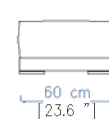

POUF RECTANGULAIRE
RECTANGULAR OTTOMAN
PUF RECTANGULAR