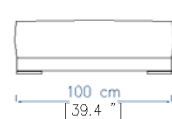

design Giorgio SORESSI

ACCOUDOIRS LARGES / WIDE ARMRESTS / BRAZOS GRANDES 1/2

CHAISE LONGUE ACC.
LARGE GAUCHE
LOUNGE CHAIR WITH WIDE
LEFT ARMREST
CHAISE LONGUE APOY.
ANCHO IZQUIERDO

CHAISE LONGUE ACC.
LARGE DROIT
LOUNGE CHAIR WITH WIDE
RIGHT ARMREST
CHAISE LONGUE APOY.
ANCHO DERECHO

CHAISE LONGUE ACC.
LARGE GAUCHE
LOUNGE CHAIR WITH WIDE
LEFT ARMREST
CHAISE LONGUE APOY.
ANCHO IZQUIERDO

CHAISE LONGUE ACC.
LARGE DROIT
LOUNGE CHAIR WITH WIDE
RIGHT ARMREST
CHAISE LONGUE APOY.
ANCHO DERECHO

COUSSIN DECO
PATCHWORK 50x50
PATCHWORK DECO
CUSHION 19,7"X19,7"
COJIN DE DECORACION
PATCHWORK 50X50

COUSSIN DECO UNI
50x50
PLAIN DECO
CUSHION 19,7"X19,7"
COJIN DE DECORACION
LISO 50X50

POUF RECTANGULAIRE
RECTANGULAR OTTOMAN
PUF RECTANGULAR

POUF RECTANGULAIRE
RECTANGULAR OTTOMAN
PUF RECTANGULAR

POUF RECTANGULAIRE
RECTANGULAR OTTOMAN
PUF RECTANGULAR