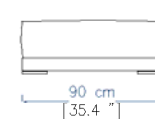

POUF RECTANGULAIRE
RECTANGULAR OTTOMAN
PUF RECTANGULAR