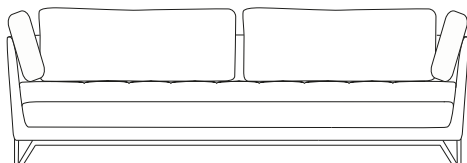

# LITTORAL II

design Philippe BOUIX

1 Fauteuil  
Armchair  
Sillón

32,3"  
[82cm]

37,1"  
[94cm]

2 Canapé 2 places 1/2  
2,5-Seat sofa  
Sofà 2 plazas 1/2

74,1"  
[188cm]

I Canapé 3 places  
3-Seat sofa  
Sofà 3 plazas

82,3"  
[209cm]

37,1"  
[94cm]

16,1"  
[41cm]  
30,7"  
[78cm]

3 Grand Canapé 3 places  
Large 3-Seat sofa  
Gran Sofà 3 plazas

90,6"  
[230cm]

3S3 Grand Canapé 3 places avec 3 dossiers  
Large 3-seat sofa with 3 back cushions  
Gran sofà 3 plazas con 3 respaldos

90,6"  
[230cm]

X Canapé 3-4 places  
3-4-Seat sofa  
Sofà 3-4 plazas

98,4"  
[250cm]

37,1"  
[94cm]

16,1"  
[41cm]  
30,7"  
[78cm]