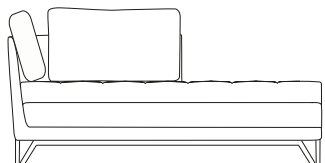

LITTORAL II

design Philippe BOUIX

35 Petit Angle/Méridienne Gauche
Small Corner/Meridienne Left
Pequeño Angulo/ Meridienne Izquierdo

61,8"
[157cm]

36 Petit Angle/Méridienne Droite
Small Corner/Meridienne Right
Pequeño Angulo/ Meridienne Derecho