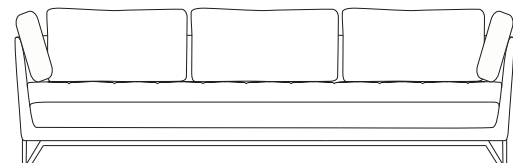

82,3"  
[209cm]

37,1"  
[94cm]

16,1"  
[41cm]  
30,7"  
[78cm]

3 Grand Canapé 3 places  
Large 3-Seat sofa  
Gran Sofà 3 plazas

90,6"  
[230cm]

3S3 Grand Canapé 3 places avec 3 dossiers  
Large 3-seat sofa with 3 back cushions  
Gran sofà 3 plazas con 3 respaldos

90,6"  
[230cm]

X Canapé 3-4 places  
3-4-Seat sofa  
Sofà 3-4 plazas

98,4"  
[250cm]

37,1"  
[94cm]

16,1"  
[41cm]  
30,7"  
[78cm]

# LITTORAL II

design Philippe BOUIX

40 Angle carré  
Square corner  
Ángulo cuadrado

37,1"  
[94cm]

07 Bâtard 1 place 1/2 acc. Gauche  
1,5-seat 1-arm unit left armrest  
Batard 1 plaza 1/2 apoy. Izquierdo