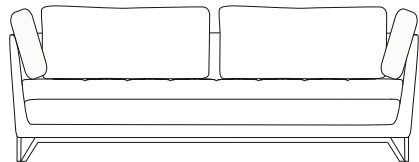

# LITTORAL II

design Philippe BOUIX

1 Fauteuil  
Armchair  
Sillón

32,3"  
[82cm]

37,1"  
[94cm]

2 Canapé 2 places 1/2  
2,5-Seat sofa  
Sofà 2 plazas 1/2

74,1"  
[188cm]

I Canapé 3 places  
3-Seat sofa  
Sofà 3 plazas

82,3"  
[209cm]

37,1"  
[94cm]

16,1"  
[41cm]  
30,7"  
[78cm]

3 Grand Canapé 3 places  
Large 3-Seat sofa  
Gran Sofà 3 plazas

90,6"  
[230cm]

3S3 Grand Canapé 3 places avec 3 dossiers  
Large 3-seat sofa with 3 back cushions  
Gran sofà 3 plazas con 3 respaldos