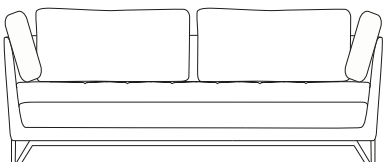

# LITTORAL II

design Philippe BOUIX

1 Fauteuil  
Armchair  
Sillón

32,3"  
[82cm]

37,1"  
[94cm]

2 Canapé 2 places 1/2  
2,5-Seat sofa  
Sofà 2 plazas 1/2

74,1"  
[188cm]

I Canapé 3 places  
3-Seat sofa  
Sofà 3 plazas

82,3"  
[209cm]

37,1"  
[94cm]

16,1"  
[41cm]  
30,7"  
[78cm]

3 Grand Canapé 3 places  
Large 3-Seat sofa  
Gran Sofà 3 plazas

90,6"  
[230cm]

3S3 Grand Canapé 3 places avec 3 dossiers  
Large 3-seat sofa with 3 back cushions  
Gran sofà 3 plazas con 3 respaldos