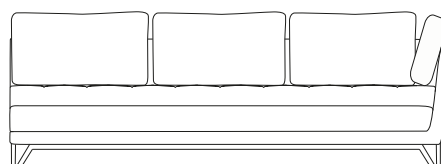

86,6"
[220cm]

01 Chauffeuse
Armless Chair
Chauffeuse