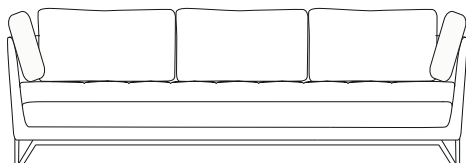

# LITTORAL II

design Philippe BOUIX

1 Fauteuil  
Armchair  
Sillón

32,3"  
[82cm]

37,1"  
[94cm]

2 Canapé 2 places 1/2  
2,5-Seat sofa  
Sofà 2 plazas 1/2

74,1"  
[188cm]

I Canapé 3 places  
3-Seat sofa  
Sofà 3 plazas

82,3"  
[209cm]

37,1"  
[94cm]

16,1"  
[41cm]  
30,7"  
[78cm]

3 Grand Canapé 3 places  
Large 3-Seat sofa  
Gran Sofà 3 plazas

90,6"  
[230cm]

3S3 Grand Canapé 3 places avec 3 dossiers  
Large 3-seat sofa with 3 back cushions  
Gran sofà 3 plazas con 3 respaldos

90,6"  
[230cm]

X Canapé 3-4 places  
3-4-Seat sofa  
Sofà 3-4 plazas

98,4"  
[250cm]

37,1"  
[94cm]

16,1"  
[41cm]  
30,7"  
[78cm]