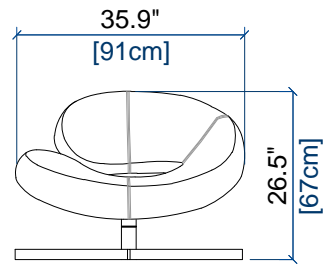

FAUTEUIL DROIT
RIGHT ARMCHAIR
SILLON DERECHO

height: 26.5" [67cm]
seat height: 13.3" [34cm]

height: 26.5" [67cm]
seat height: 13.3" [34cm]