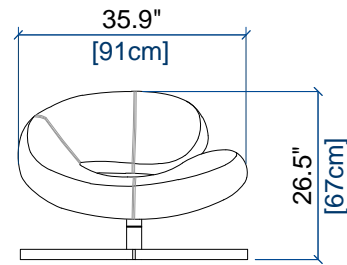

FAUTEUIL DROIT
RIGHT ARMCHAIR
SILLON DERECHO

height: 26.5" [67cm]
seat height: 13.3" [34cm]

height: 26.5" [67cm]
seat height: 13.3" [34cm]