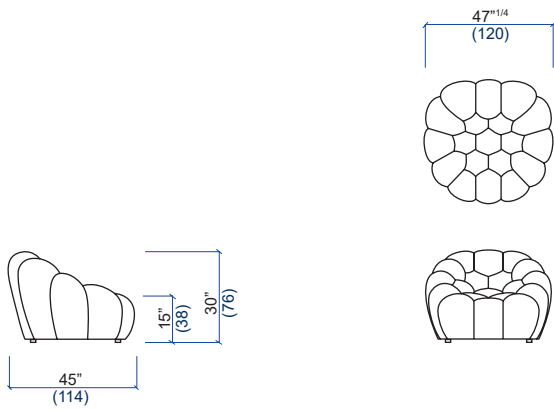

BUBBLE

design Sacha LAKIC