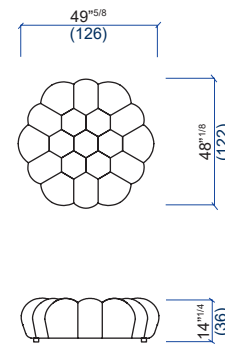

BUBBLE

design Sacha LAKIC