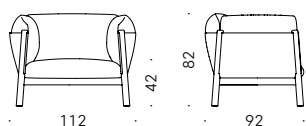

Yak LucidiPevere 2015

Armchair and two or more-seater sofa

Materials:

FRAME: frame in powder coated steel with elastic straps. Legs and bands in natural ash, aniline-dyed, Canaletto walnut or black coloured, finished with transparent water-based or solvent-based paint. Adjustable thermoplastic feet.

EXTERNAL BODY: natural vegetable tanned full-grain and aniline-dyed cowhide or mineral pigmented cowhide with natural matt colour or matt black colour.

PADDING: seat cushions, backrest and armrest in goose down with support in foamed polyurethane covered with cotton cloth. Double-sided seat cushions: on side is soft, the other firmer. Seat support pads in foamed polyurethane covered with polyester velveteen. For FR (Fire Resistant) versions, padding materials follow current regulations.

EXTERNAL COVER: totally removable cover in fabric.

LOOSE CUSHIONS (optional): in goose down, covered with cotton cloth.

+info:

<http://www.depadova.com/materials.pdf>