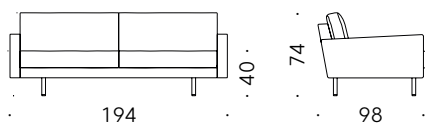

Square Traditional 2017

Two or more-seater sofa

Materials:

FRAME: steel and wood with elastic straps.

FEET: powder coated steel, gun barrel grey, with adjustable thermoplastic glide foot.

PADDING: variable-density foamed polyurethane and polyester wadding covered with polyester velveteen. For FR (Fire Resistant) versions: padding materials follow current regulations.

BACKREST CUSHION: goose down mixed with polyester fibres, covered in cotton cloth.

SEAT CUSHION: goose down with support in foamed polyurethane, covered with cotton cloth.

EXTERNAL COVER: totally removable cover in fabric or non-removable in leather or velvet.

+info:

<http://www.depadova.com/materials.pdf>