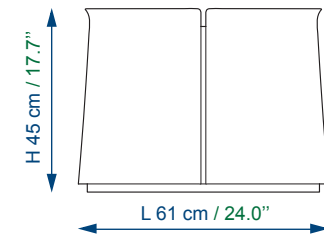

Bout de Canapé
End Table
Mesa de Centro