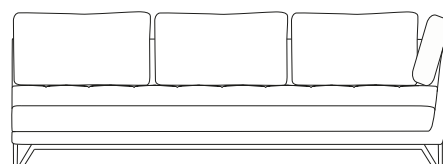

86,6"
[220cm]

01 Chauffeuse
Armless Chair
Chaufeuse