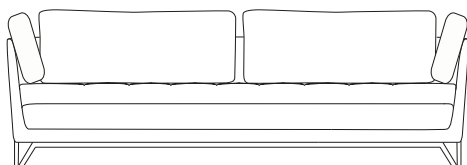

design Philippe BOUIX

1 Fauteuil
Armchair
Sillón

32,3"
[82cm]

37,1"
[94cm]

2 Canapé 2 places 1/2
2,5-Seat sofa
Sofà 2 plazas 1/2

74,1"
[188cm]

I Canapé 3 places
3-Seat sofa
Sofà 3 plazas

82,3"
[209cm]

37,1"
[94cm]

3 Grand Canapé 3 places
Large 3-Seat sofa
Gran Sofà 3 plazas

90,6"
[230cm]

3S3 Grand Canapé 3 places avec 3 dossiers
Large 3-seat sofa with 3 back cushions
Gran sofà 3 plazas con 3 respaldos