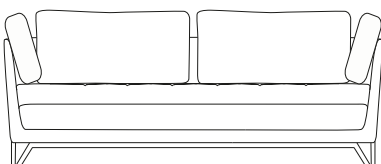

design Philippe BOUIX

1 Fauteuil
Armchair
Sillón

32,3"
[82cm]

37,1"
[94cm]

2 Canapé 2 places 1/2
2,5-Seat sofa
Sofà 2 plazas 1/2

74,1"
[188cm]

I Canapé 3 places
3-Seat sofa
Sofà 3 plazas

82,3"
[209cm]

37,1"
[94cm]

3 Grand Canapé 3 places
Large 3-Seat sofa
Gran Sofà 3 plazas

90,6"
[230cm]

3S3 Grand Canapé 3 places avec 3 dossiers
Large 3-seat sofa with 3 back cushions
Gran sofà 3 plazas con 3 respaldos