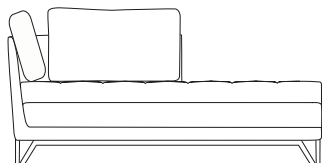

design Philippe BOUIX

35 Petit Angle/Méridienne Gauche
Small Corner/Meridienne Left
Pequeño Angulo/ Meridienne Izquierdo

61,8"
[157cm]

36 Petit Angle/Méridienne Droite
Small Corner/Meridienne Right
Pequeño Angulo/ Meridienne Derecho