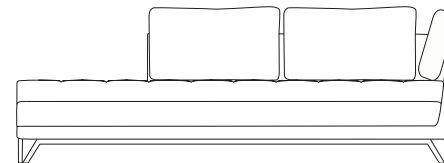

86,6"
[220cm]

CDX Méridienne Droite
Meridienne Right
Meridienne Derecha

86,6"
[220cm]

37,1"
[94cm]

16,1"
[41cm]
30,7"
[78cm]

design Philippe BOUIX

PGR Grand pouf rectangulaire monobloc
Large monobloc rectangular ottoman
Gran Puf rectangular monobloc

78,3"
[199cm]

PMP Petit pouf monobloc
Small monobloc ottoman
Pequeño Puf monobloc

45,3"
[115cm]

COP Coussin
Cushion
Cojin

15,7"
[40cm]

PR Cale-Reins
Lumbar Cushion
Riñonera

24,4"
[62cm]