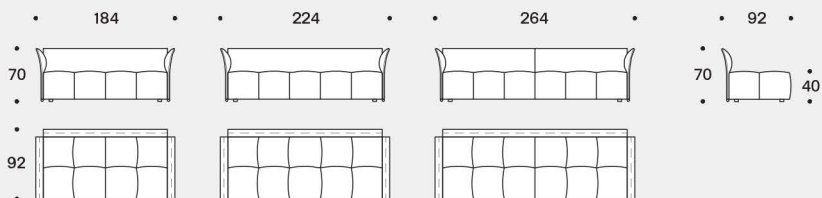

Padding

The back cushions are filled with washed and sterilized goose down quilted into sections and covered with white 100% cotton fabric.

Esempi composizioni / 3 moduli seduta da 122 cm, 3 schienali da 82 cm e 2 schienali da 122 cm
 Examples of compositions / 3 x 122 cm seating units, 3 x 82 cm backrests and 2 x 122 cm backrests

Moduli seduta / Seating units / 122

Schienali / Backrests / 82

Schienali / Backrests / 122

Esempi / Examples

Schienali / Backrests

Moduli seduta / Seating units

Schienali-bracciolo / Backrests-armrest

Divani fissi / Fixed sofas