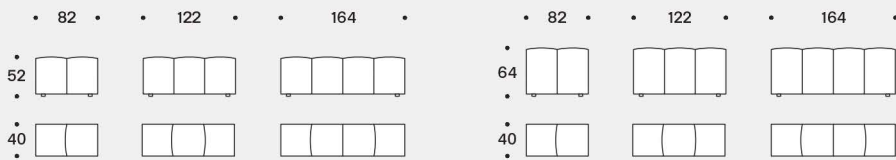

Padding

The back cushions are filled with washed and sterilized goose down quilted into sections and covered with white 100% cotton fabric.

Esempi composizioni / 3 moduli seduta da 122 cm, 3 schienali da 82 cm e 2 schienali da 122 cm
 Examples of compositions / 3 x 122 cm seating units, 3 x 82 cm backrests and 2 x 122 cm backrests

Moduli seduta / Seating units / 122

Schienali / Backrests / 82

Schienali / Backrests / 122

Esempi / Examples

Schienali / Backrests

Moduli seduta / Seating units

Schienali-bracciolo / Backrests-armrest

Divani fissi / Fixed sofas