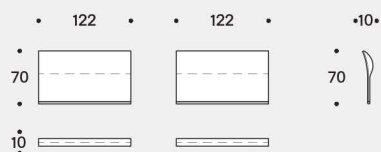

Schienali / Backrests / 122