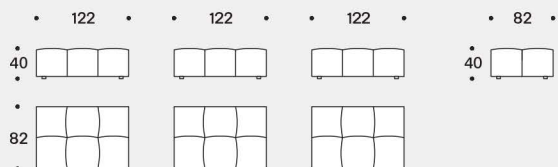

Esempi composizioni / 3 moduli seduta da 122 cm, 3 schienali da 82 cm e 2 schienali da 122 cm
Examples of compositions / 3 x 122 cm seating units, 3 x 82 cm backrests and 2 x 122 cm backrests

Moduli seduta / Seating units / 122