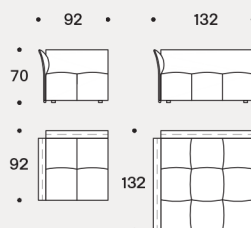

Padding

The back cushions are filled with washed and sterilized goose down quilted into sections and covered with white 100% cotton fabric.

Esempi composizioni / 3 moduli seduta da 122 cm, 3 schienali da 82 cm e 2 schienali da 122 cm
 Examples of compositions / 3 x 122 cm seating units, 3 x 82 cm backrests and 2 x 122 cm backrests

Moduli seduta / Seating units / 122

Schienali / Backrests / 82

Schienali / Backrests / 122

Esempi / Examples

Schienali / Backrests

Moduli seduta / Seating units

Schienali-bracciolo / Backrests-armrest

Divani fissi / Fixed sofas

Laterali fissi DX-SX / Fixed right-left side units

Angoli fissi / Fixed corner units

Centrali / Central units

Penisole fisse DX-SX / Fixed right-left chaise longue / 174

Penisole fisse DX-SX / Fixed right-left chaise longue / 214