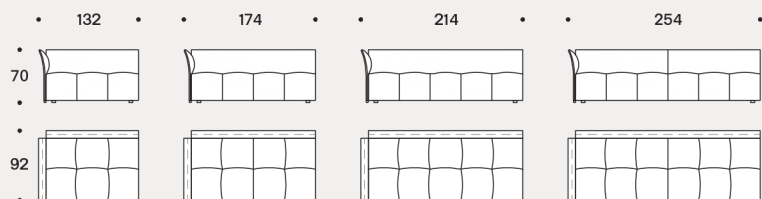

Laterali fissi DX-SX / Fixed right-left side units