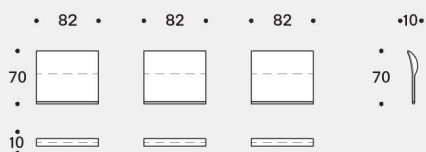

Schienali / Backrests / 82