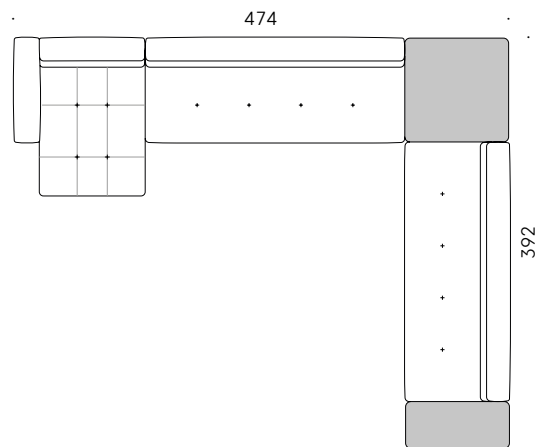

Esempi di composizione

474

519

417

367

474

392

324

450

322