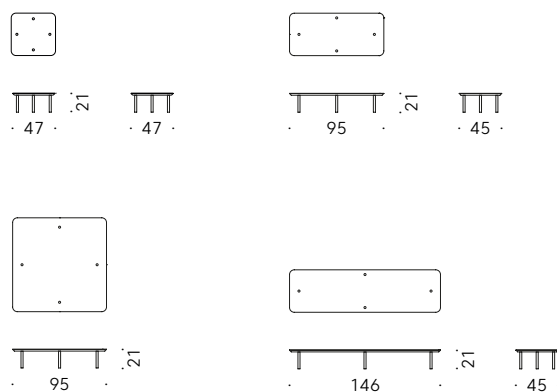

+info:
<http://www.depadova.com/materials.pdf>