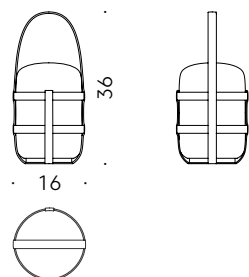

Firefly

Alexander Ahnebrink

2016

Multi-purpose portable lamp

Rechargeable battery NiMH
The lamp can be switched on and off by simply tilting it about 30° or moving it horizontally.
Rechargeable battery via micro USB 2.0 port, autonomy at full power for about 3 hours. If electricity is not present, the emergency lighting device switches on. Battery charger is included.

Materials:

LAMP CARRY HOLDER: Aniline-dyed cowhide, chromeplated buckles.

DIFFUSOR:

- EXTERNAL: transparent moulded glass, grey-stained.
- INTERNAL: frosted transparent moulded glass.
- BASE: black thermoplastic.

+info:

<http://www.depadova.com/materials.pdf>

Classification:

Class II

Supply voltage:

Charger - 100/240 V, 50/60 Hz

Power supply:

Charger supplied - Input: 100/240 V, 50/60 Hz; Output: 5 V, 1 A

Compatible bulbs:

-

Light source:

LED, 3 W, 280 Lm

Colour temperature:

3000 °K

Energy class:

A++

Dimmer:

Not included in the lamp and not applicable externally

Battery:

Rechargeable battery NiMH - 3,6 V, 2200 mAh