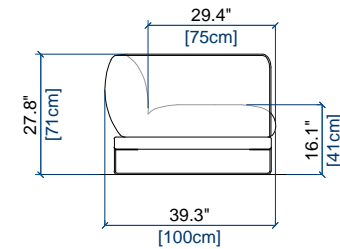

design Roberto TAPINASSI & Maurizio MANZONI

height: 27.9" [71 cm]  
seat height: 16.1" [41 cm]  
arm width: 7.9" [20 cm]

height: 27.9" [71 cm]  
seat height: 16.1" [41 cm]  
arm width: 7.9" [20 cm]

height: 27.9" [71 cm]  
seat height: 16.1" [41 cm]  
arm width: 7.9" [20 cm]

height: 27.9" [71 cm]  
seat height: 16.1" [41 cm]  
arm width: 7.9" [20 cm]

design Roberto TAPINASSI & Maurizio MANZONI

design Roberto TAPINASSI & Maurizio MANZONI

181 GRANDE BANQUETTE 3 PLACES - TROTTOIR GAUCHE  
LARGE 3 SEAT ARMLESS SOFA - LEFT PLATFORM  
GRAND ELEMENTO 3 PLAZAS - PLATAFORMA IZQUIERDA

height: 27.9" [71 cm]  
seat height: 16.1" [41 cm]

design Roberto TAPINASSI & Maurizio MANZONI

**08** GRAND ANGLE/MERIDIENNE GAUCHE  
LARGE CORNER/MERIDIENNE LEFT  
GRAN ANGULO/MERIDIENNE IZQUIERDA

height: 27.9" [71 cm]  
seat height: 16.1" [41 cm]

height: 27.9" [71 cm]  
seat height: 16.1" [41 cm]

**9T** GRAND ANGLE/MERIDIENNE DROITE - TROTT.GAUCHE  
LARGE CORNER/MERIDIENNE RIGHT - LEFT PLATFORM  
GRAN ANGULO/MERIDIENNE DERECHA - PLATA.IZQ.

height: 27.9" [71 cm]  
seat height: 16.1" [41 cm]