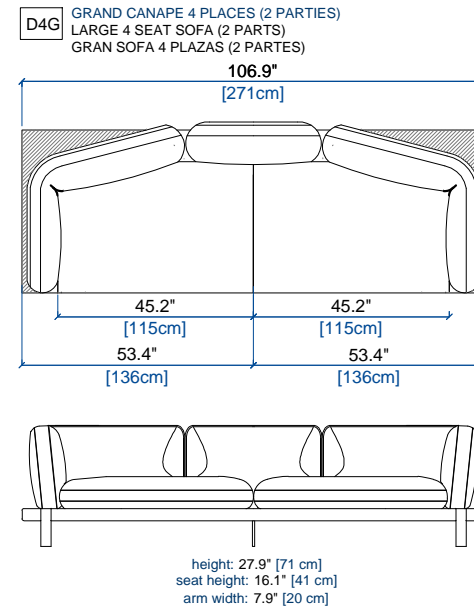

design Roberto TAPINASSI & Maurizio MANZONI

height: 27.9" [71 cm]  
seat height: 16.1" [41 cm]  
arm width: 7.9" [20 cm]

height: 27.9" [71 cm]  
seat height: 16.1" [41 cm]  
arm width: 7.9" [20 cm]

height: 27.9" [71 cm]  
seat height: 16.1" [41 cm]  
arm width: 7.9" [20 cm]

height: 27.9" [71 cm]  
seat height: 16.1" [41 cm]  
arm width: 7.9" [20 cm]

design Roberto TAPINASSI & Maurizio MANZONI

design Roberto TAPINASSI & Maurizio MANZONI

181 GRANDE BANQUETTE 3 PLACES - TROTTOIR GAUCHE  
LARGE 3 SEAT ARMLESS SOFA - LEFT PLATFORM  
GRAND ELEMENTO 3 PLAZAS - PLATAFORMA IZQUIERDA

height: 27.9" [71 cm]  
seat height: 16.1" [41 cm]

design Roberto TAPINASSI & Maurizio MANZONI

**08** GRAND ANGLE/MERIDIENNE GAUCHE  
LARGE CORNER/MERIDIENNE LEFT  
GRAN ANGULO/MERIDIENNE IZQUIERDA

height: 27.9" [71 cm]  
seat height: 16.1" [41 cm]

height: 27.9" [71 cm]  
seat height: 16.1" [41 cm]

**9T** GRAND ANGLE/MERIDIENNE DROITE - TROTT.GAUCHE  
LARGE CORNER/MERIDIENNE RIGHT - LEFT PLATFORM  
GRAN ANGULO/MERIDIENNE DERECHA - PLATA.IZQ.

height: 27.9" [71 cm]  
seat height: 16.1" [41 cm]