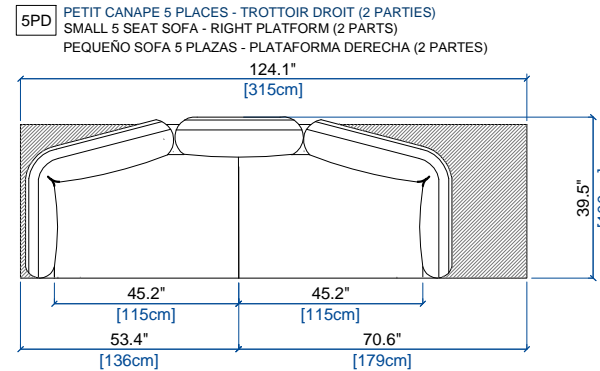

design Roberto TAPINASSI & Maurizio MANZONI

height: 27.9" [71 cm]  
seat height: 16.1" [41 cm]  
arm width: 7.9" [20 cm]

height: 27.9" [71 cm]  
seat height: 16.1" [41 cm]  
arm width: 7.9" [20 cm]

height: 27.9" [71 cm]  
seat height: 16.1" [41 cm]  
arm width: 7.9" [20 cm]

height: 27.9" [71 cm]  
seat height: 16.1" [41 cm]  
arm width: 7.9" [20 cm]

design Roberto TAPINASSI & Maurizio MANZONI

design Roberto TAPINASSI & Maurizio MANZONI

181 GRANDE BANQUETTE 3 PLACES - TROTTOIR GAUCHE  
LARGE 3 SEAT ARMLESS SOFA - LEFT PLATFORM  
GRAND ELEMENTO 3 PLAZAS - PLATAFORMA IZQUIERDA