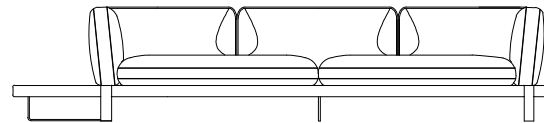

design Roberto TAPINASSI & Maurizio MANZONI

height: 27.9" [71 cm]
seat height: 16.1" [41 cm]
arm width: 7.9" [20 cm]