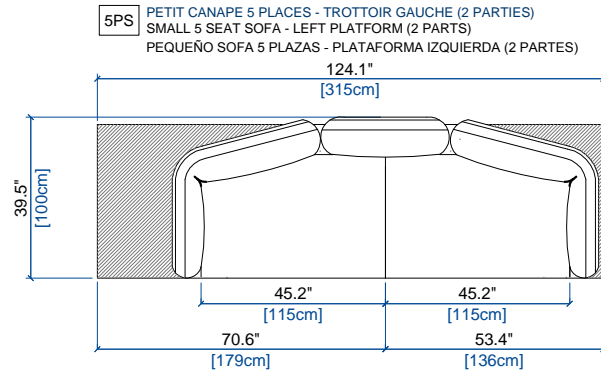

design Roberto TAPINASSI & Maurizio MANZONI

height: 27.9" [71 cm]  
seat height: 16.1" [41 cm]  
arm width: 7.9" [20 cm]

height: 27.9" [71 cm]  
seat height: 16.1" [41 cm]  
arm width: 7.9" [20 cm]

height: 27.9" [71 cm]  
seat height: 16.1" [41 cm]  
arm width: 7.9" [20 cm]

height: 27.9" [71 cm]  
seat height: 16.1" [41 cm]  
arm width: 7.9" [20 cm]

design Roberto TAPINASSI & Maurizio MANZONI

design Roberto TAPINASSI & Maurizio MANZONI

181 GRANDE BANQUETTE 3 PLACES - TROTTOIR GAUCHE  
LARGE 3 SEAT ARMLESS SOFA - LEFT PLATFORM  
GRAND ELEMENTO 3 PLAZAS - PLATAFORMA IZQUIERDA

height: 27.9" [71 cm]  
seat height: 16.1" [41 cm]

design Roberto TAPINASSI & Maurizio MANZONI

**08** GRAND ANGLE/MERIDIENNE GAUCHE  
LARGE CORNER/MERIDIENNE LEFT  
GRAN ANGULO/MERIDIENNE IZQUIERDA

height: 27.9" [71 cm]  
seat height: 16.1" [41 cm]