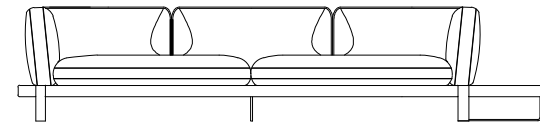

design Roberto TAPINASSI & Maurizio MANZONI

height: 27.9" [71 cm]  
seat height: 16.1" [41 cm]  
arm width: 7.9" [20 cm]

height: 27.9" [71 cm]  
seat height: 16.1" [41 cm]  
arm width: 7.9" [20 cm]

height: 27.9" [71 cm]  
seat height: 16.1" [41 cm]  
arm width: 7.9" [20 cm]