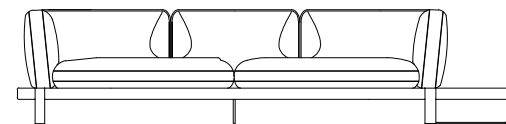

design Roberto TAPINASSI & Maurizio MANZONI

height: 27.9" [71 cm]  
seat height: 16.1" [41 cm]  
arm width: 7.9" [20 cm]

height: 27.9" [71 cm]  
seat height: 16.1" [41 cm]  
arm width: 7.9" [20 cm]

height: 27.9" [71 cm]  
seat height: 16.1" [41 cm]  
arm width: 7.9" [20 cm]

height: 27.9" [71 cm]  
seat height: 16.1" [41 cm]  
arm width: 7.9" [20 cm]

design Roberto TAPINASSI & Maurizio MANZONI

design Roberto TAPINASSI & Maurizio MANZONI

181 GRANDE BANQUETTE 3 PLACES - TROTTOIR GAUCHE  
LARGE 3 SEAT ARMLESS SOFA - LEFT PLATFORM  
GRAND ELEMENTO 3 PLAZAS - PLATAFORMA IZQUIERDA