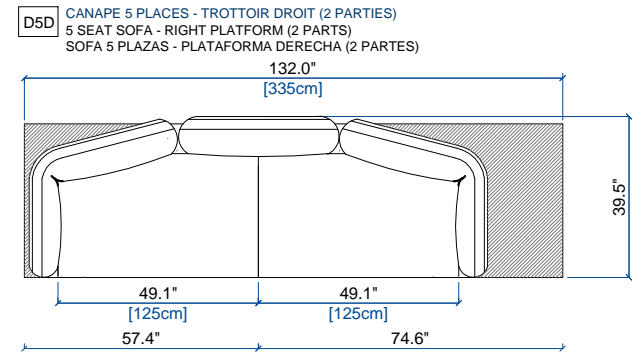

design Roberto TAPINASSI & Maurizio MANZONI

height: 27.9" [71 cm]  
seat height: 16.1" [41 cm]  
arm width: 7.9" [20 cm]

height: 27.9" [71 cm]  
seat height: 16.1" [41 cm]  
arm width: 7.9" [20 cm]

height: 27.9" [71 cm]  
seat height: 16.1" [41 cm]  
arm width: 7.9" [20 cm]