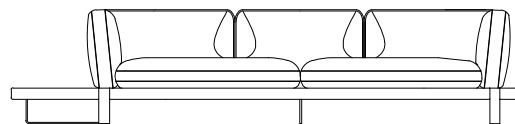

design Roberto TAPINASSI & Maurizio MANZONI

height: 27.9" [71 cm]  
seat height: 16.1" [41 cm]  
arm width: 7.9" [20 cm]

height: 27.9" [71 cm]  
seat height: 16.1" [41 cm]  
arm width: 7.9" [20 cm]

height: 27.9" [71 cm]  
seat height: 16.1" [41 cm]  
arm width: 7.9" [20 cm]