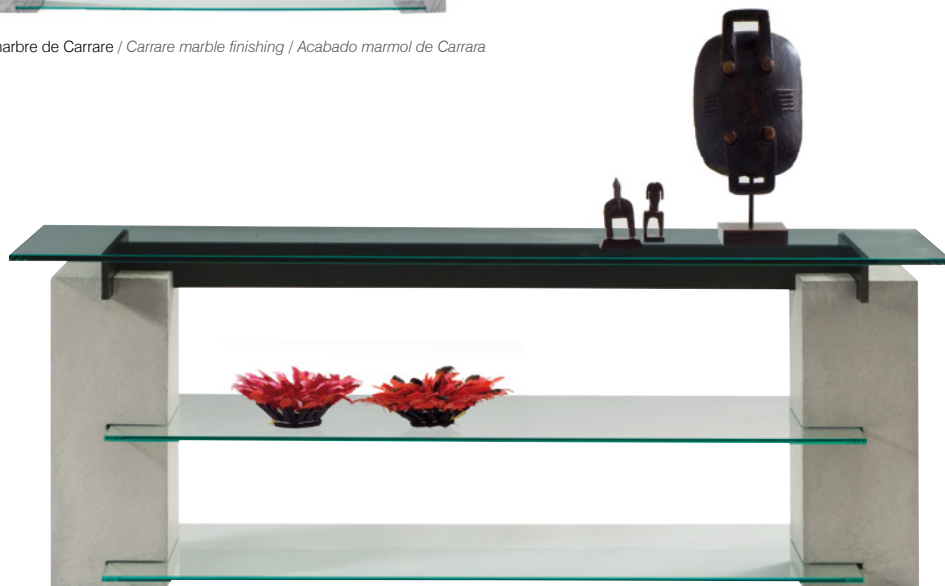

Finition béton / Concrete finishing / Acabado cemento