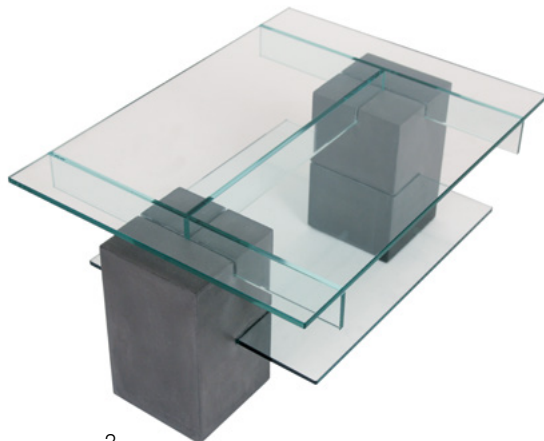

2.
Finition béton / Concrete finishing / Acabado cemento