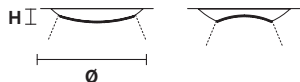

BLINK LED PL42

CE