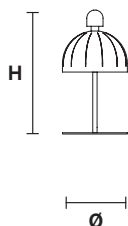

CUPOLE

Table lamp / Floor lamp / Applique

MASIERO

Design by: Marco Zito

CUPOLE TL

CE

CUPOLE STL

CE

CUPOLE A

CE

Struttura in metallo verniciato.
Illuminazione a LED.

Painted metal frame. Led
lighting.

Gestell aus lackiertem Metall.
LED-Beleuchtung.

Structure en métal peint. LED
éclairage.

Структура из окрашенного
металла. Светодиодное
освещение.

H 57 cm / 22.44"
Ø 30 cm / 11.81"

DOWN LED x 6 W CRI>80
3000 K - 900 lm
Dimmable: OWN BUTTON

H 160 cm / 62.99"
L 30 cm / 11.81"

DOWN LED x 6 W CRI>80
3000 K - 900 lm
Dimmable: OWN BUTTON

H 34 cm / 13.38"
L 20 cm / 7.87"
SP 23 cm / 9.05"

DOWN LED X 6 W CRI >80
3000 K - 900lm
Dimmable: PUSH + 1-10V