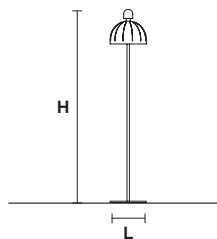

CUPOLE STL

CE