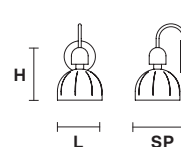

CUPOLE

Table lamp / Floor lamp / Applique

MASIERO

Design by: Marco Zito

CUPOLE TL

CE

CUPOLE STL

CE

CUPOLE A

CE

Struttura in metallo verniciato.
Illuminazione a LED.

Painted metal frame. Led
lighting.

Gestell aus lackiertem Metall.
LED-Beleuchtung.

Structure en métal peint. LED
éclairage.

Структура из окрашенного
металла. Светодиодное
освещение.

H 57 cm / 22.44"
Ø 30 cm / 11.81"

DOWN LED x 6 W CRI>80
3000 K - 900 lm
Dimmable: OWN BUTTON

H 160 cm / 62.99"
L 30 cm / 11.81"

DOWN LED x 6 W CRI>80
3000 K - 900 lm
Dimmable: OWN BUTTON

H 34 cm / 13.38"
L 20 cm / 7.87"
SP 23 cm / 9.05"

DOWN LED X 6 W CRI >80
3000 K - 900lm
Dimmable: PUSH + 1-10V