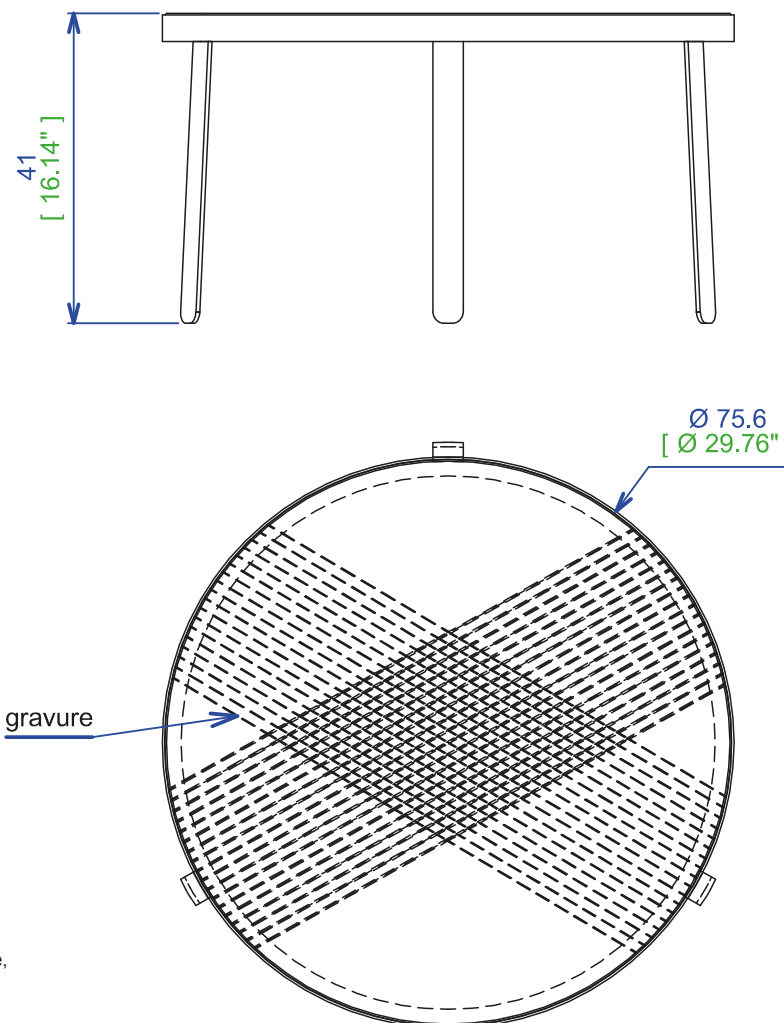

Collection BIZ

rochebobois
PARIS

design Cristian MOHADED

RBIZT09 - Bout de canapé

Plateau en Altuglas avec gravure. Piétement métal laqué. 9 coloris Altuglas translucide : Orange, Jaune, Rose, Rouge, Violet, glasslook Violet, glasslook Bleu, glasslook Gris, glasslook Vert.

RBIZT09 - End table

Top in Altuglas with engraving, Base in lacquered metal. 9 transparent colors: orange, yellow, pink, red, purple, Glasslook purple, Glasslook blue, Glasslook grey and Glasslook green

RBIZT09 - Mesa de rincón

Sobre en Altuglas con grabado. Pata metal lacado. 9 colores Altuglas translúcido: Orange, Jaune, Rose, Rouge, Violet, glasslook Violet, glasslook Bleu, glasslook Gris, glasslook Vert.