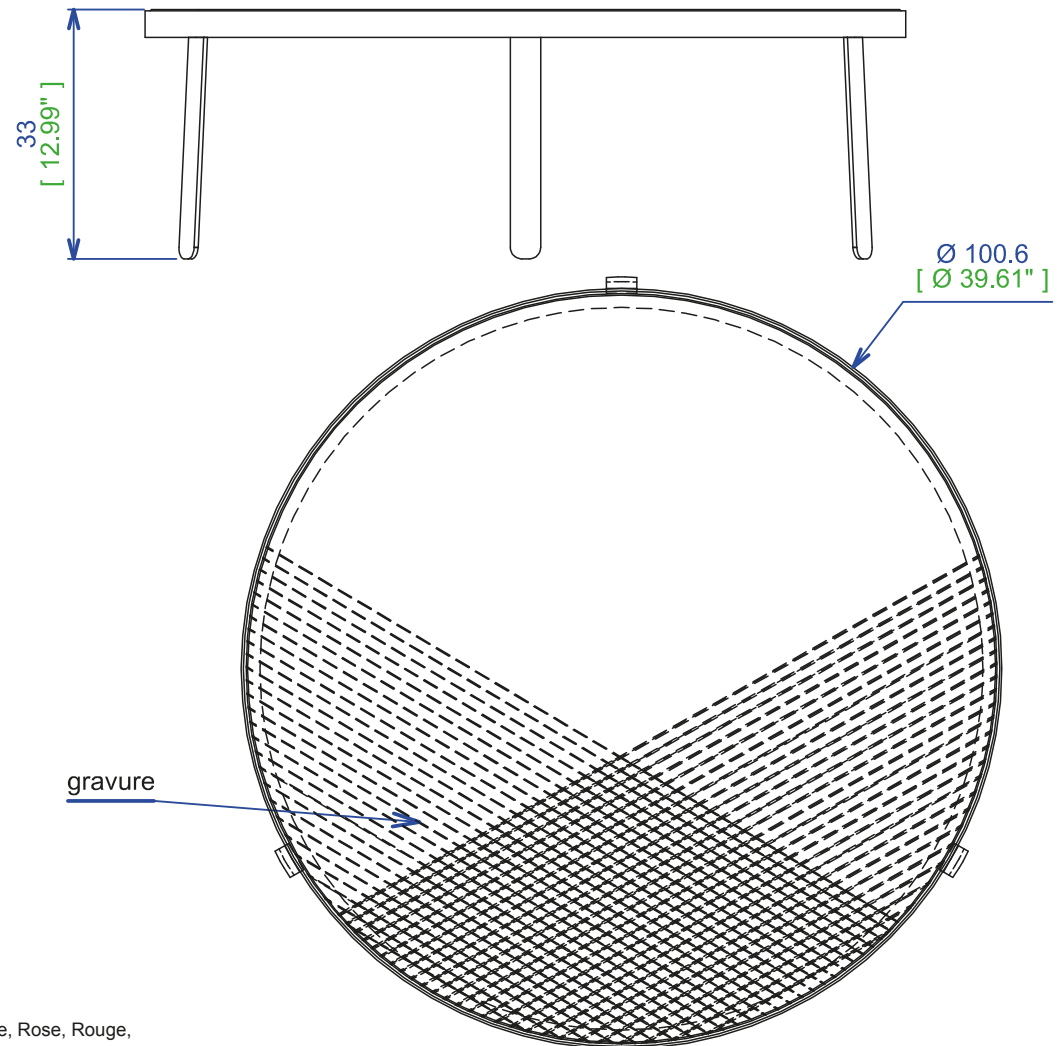

Collection BIZ

rochebobois
PARIS

design Cristian MOHADED

RBIZT01 - Table basse

Plateau en Altuglas avec gravure. Piétement métal laqué. 9 coloris Altuglas translucide : Orange, Jaune, Rose, Rouge, Violet, glasslook Violet, glasslook Bleu, glasslook Gris, glasslook Vert.

RBIZT08 - Pedestal table

Top in Altuglas with engraving, Base in lacquered metal. 9 transparent colors: orange, yellow, pink, red, purple, Glasslook purple, Glasslook blue, Glasslook grey and Glasslook green