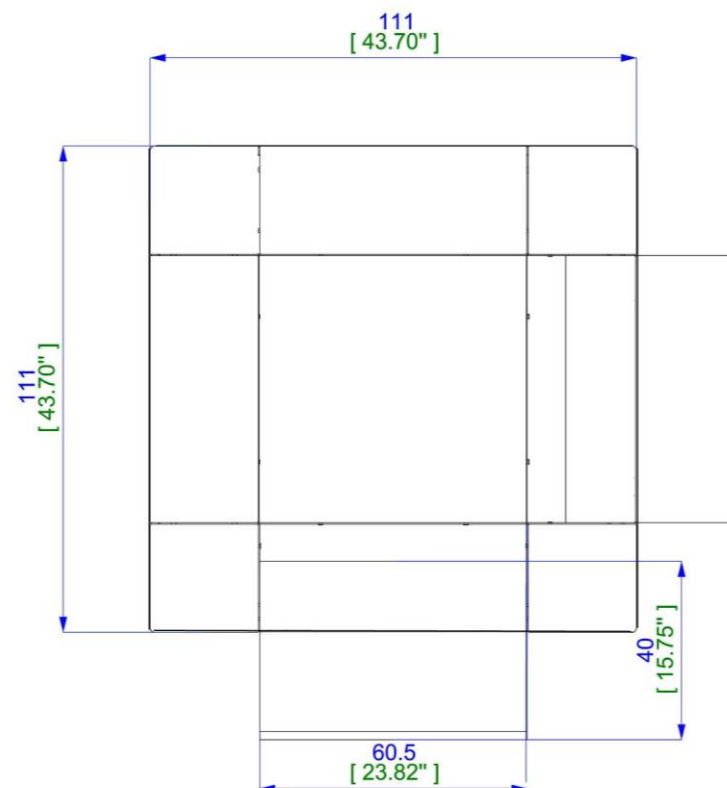

Collection LTB

design Nicolas Stadler

Table basse carrée

2 ou 4 tablettes relevables .Structure en MDF laqué.
Piètement acier laque époxy coloris Gris Graphite.
Finitions disponible: se référer aux échantillons

Square low t able :

cocktail table, 2 or 4 opening sides. Structure in lacquered MDF.
Base in steel with epoxy lacquer finish.
Available finishes: refer to samples.

Tavolo Basso quadrato:

2 o 4 pianetti con meccanismi di apertura. Struttura in MDF laccato
Base in metallo laccato a polvere epossidica colore Gris Graphite.
Finiture e rivestimenti: Riferirsi ai campionari.