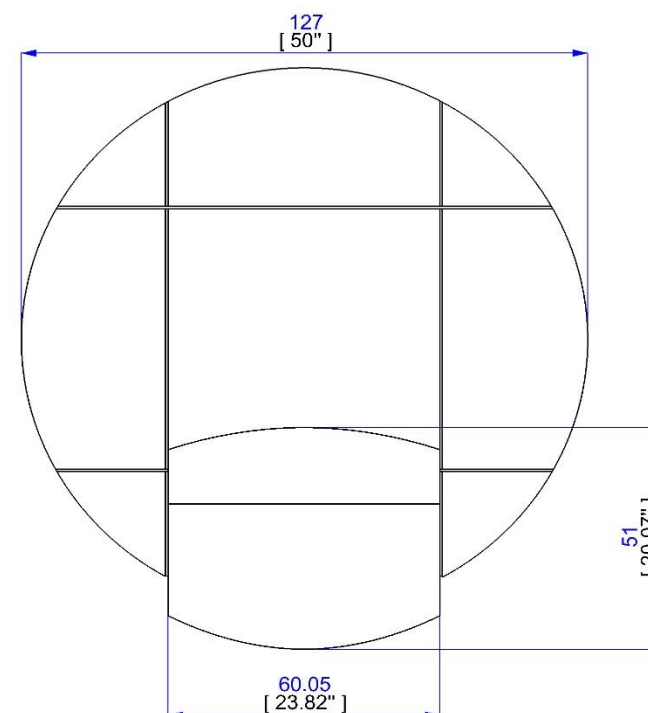

Collection LTB

design Nicolas STADLER

rochebobois
PARIS

Table basse ronde

Table basse MDF laqué avec mécanisme pour ouverture de 2,3 ou 4 côtés à utiliser comme tablette

Base en acier laqué époxy coloris gris graphite.

Finitions disponible: se référer aux échantillons

Round low table :

Cocktail table in lacquered MDF with opening mechanism on 2 ,3, 4 sides to use as trays.

Base in steel with epoxy lacquer finish, col. Graphite grey.

Available finishes: refer to samples.

Mesa de centro rodonda:

Mesa de centro en MDF lacado con mecanismo para apertura en 2, 3 o 4 lados a utilizar como estante .

Base en acero lacado epoxi color gris grafito.

Acabados disponible: ver muestrario.

PS511