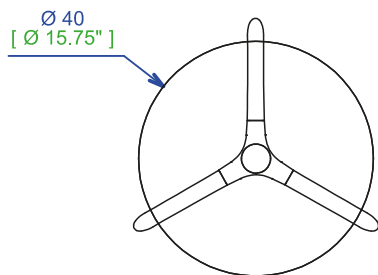

Collection PLEXIWOOD

rochebobois
PARIS

design Antoine FRITSCH

Sellette - Pedestal - Velador sellette

DL036

Collection PLEXIWOOD

rochebobois
PARIS

design Antoine FRITSCH