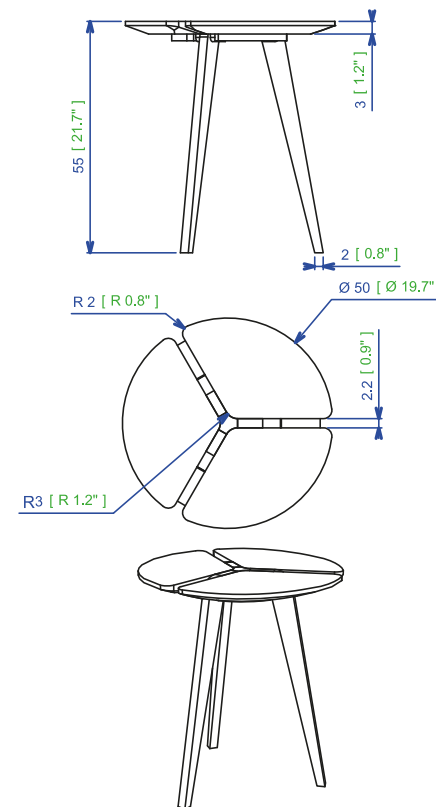

FLY 09 - Guéridon - L50,00 H55,00 P50,00 cm

Piédement en chêne massif et plateau trilobé en MDF laqué avec vernis haute dureté (existe dans 34 coloris).
Finition huile environnement aspect bois naturel, conforme aux exigences environnementales de l'Eco label Européen.

Finitions : se référer au panel d'échantillons

FLY 09 - Round en table - L19,7" H21,7" P19,7"

Base in solid oak and 3-part top in MDF with lacquer and high resistance varnish finish. Ecofriendly oil finish, resembling a natural wood finish. The finish matches the environmental standards of the EU Ecolabel.

Finishes: Please see the sample set.

FLY 09 - Velador redondo

Pata en roble macizo y sobre trilobulado en MDR lacado con barniz alta duración. Acabado aceite aspecto madera natural, conforme a las exigencias medio-ambientales de la Ecolabel Europea.

Acabados: Referirse a las muestras.