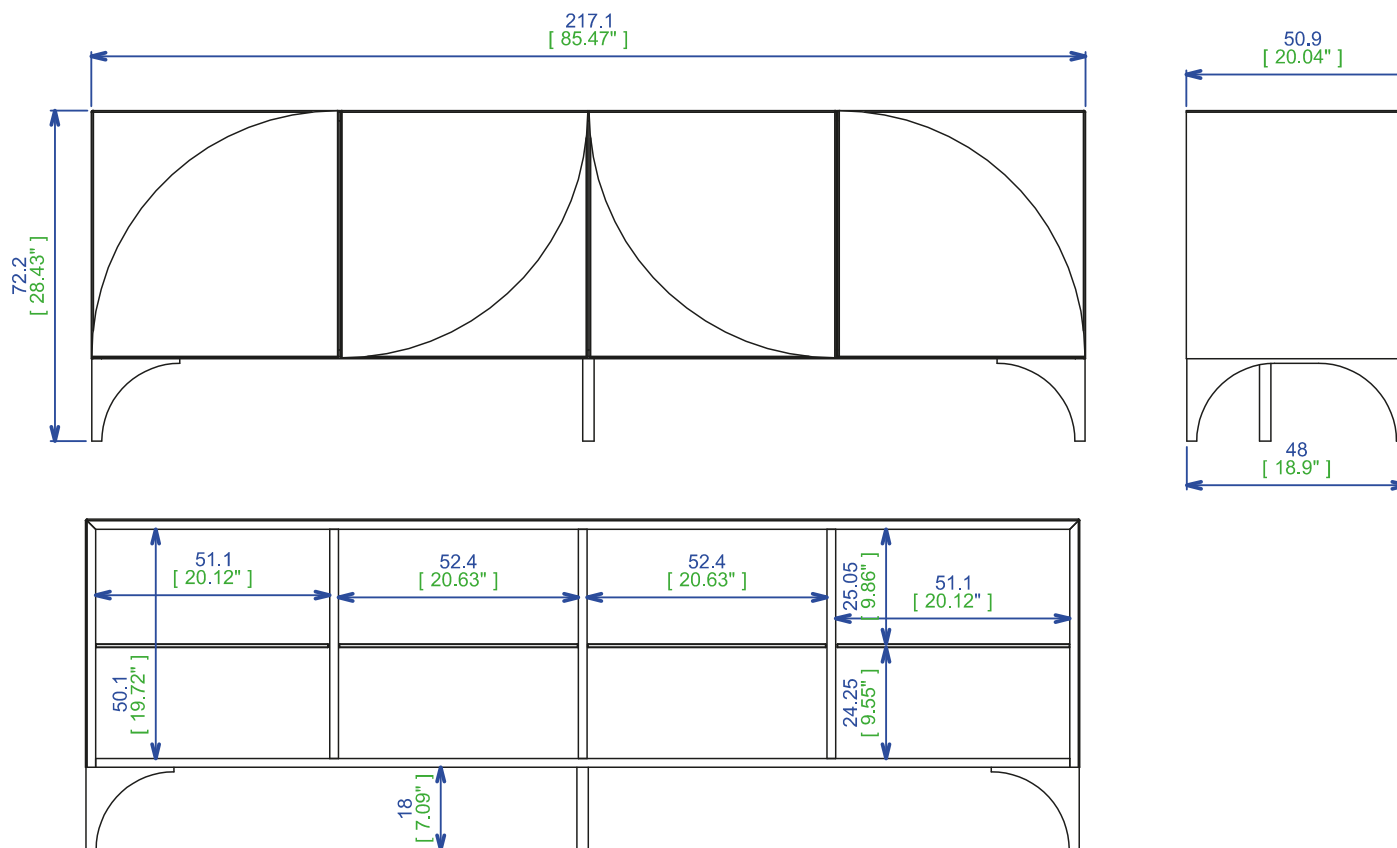

Collection VICTOR

rochebobois
PARIS

design Luigi GORGONI

RVICL34BL- Buffet 4 portes- L217 H72 P51 cm

Collection réalisée en Daquacryl. portes monochromes ou bicolores à motifs quart de rond à 4 orientations, composable selon vos choix dans une infinité de combinaisons. Finition intérieure coloris taupe et tablettes verre. Corps et pieds finition standard noir ou blanc ou en spécial dans les 34 coloris du Daquacryl
Finitions : se référer au panel d'échantillons

RVICL34BL- 4 doors sideboard - L85,47\" H28,43\" P20,04\"

Made in Daquacryl veneer on particle board. Doors in a single color or in two colors with quadrant pattern with 4 possible positions allowing for endless compositions. Interior in taupe with glass shelves. Structure: standard finish in black or white, special finish in the 34 colors of Daquacryl. Legs: standard finish in black or white, special finish in 34 colors of satin lacquer
Finishes: Please see the sample set.

RVICL34BL- Aparador 4 puertas

En Daquacryl, puertas abicolor con motivo de un cuarto de redondo con 4 orientaciones, componible según su deseo en una infinitud de combinaciones. Acabado interior color taupe y estantes en cristal. Cuerpo y patas acabado estándar o blanco, o en especial en los 34 colors del Daquacryl.
Acabados: Referirse a las muestras.

Buffet 3 portes
RVICL33BL- L162.8 H72,2 P51,1 cm

DL036