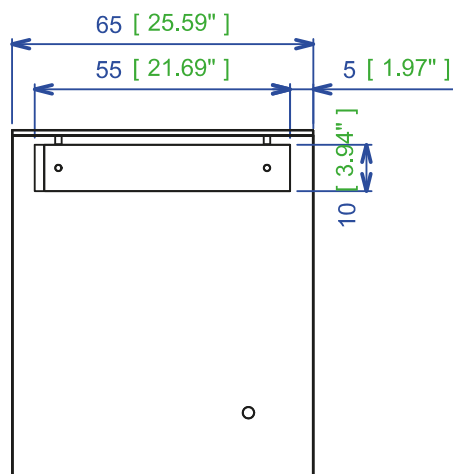

Collection INDO

rochebobois
PARIS

design René Bouchara