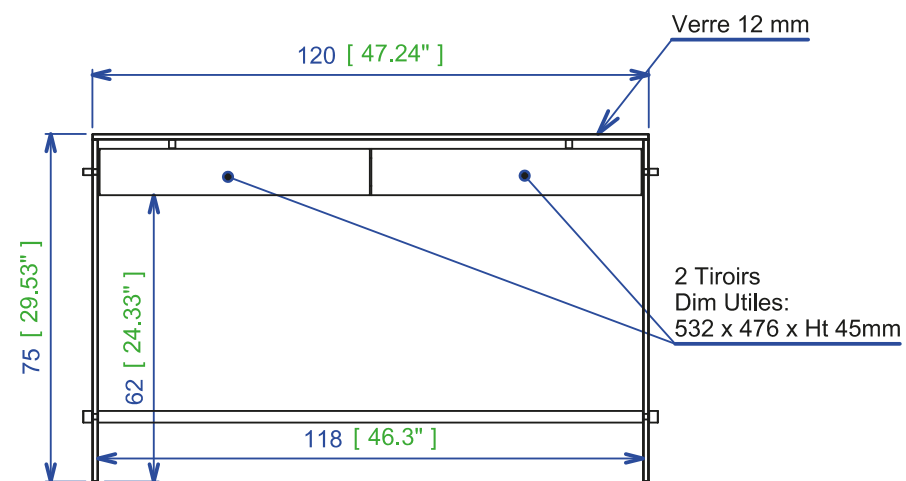

Collection INDO

rochebobois
PARIS

design René Bouchara