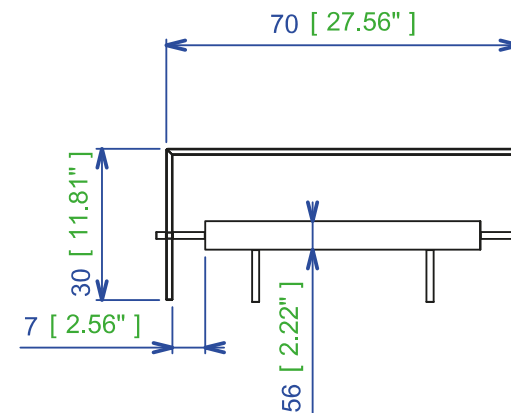

Collection INDO

rochebobois
PARIS

design René Bouchara

INDO03- Table Basse rectangulaire - L130,00 H30,00 P70,00 cm

Pont en verre 12mm trempé - Plateau en panneaux alvéolaires placage chêne. Entretoise en alu anodisé brillant
Finitions : se référer au panel d'échantillons.

INDO03 - Rectangular cocktail table - L51,18" H11,81" P27,56"

12mm securit glass bridge. Alveolar trays in panels. Veneer oak - spacer steel anodized glittering.
Finishes: please see the samples set.

INDO03 - Mesa de centro rectangular

Puente de cristal 12mm templado. Sobre de paneles alveolares. Roble chapeado - Pieza de aluminio anodizado brillante.
Acabados: referirse a las muestras.