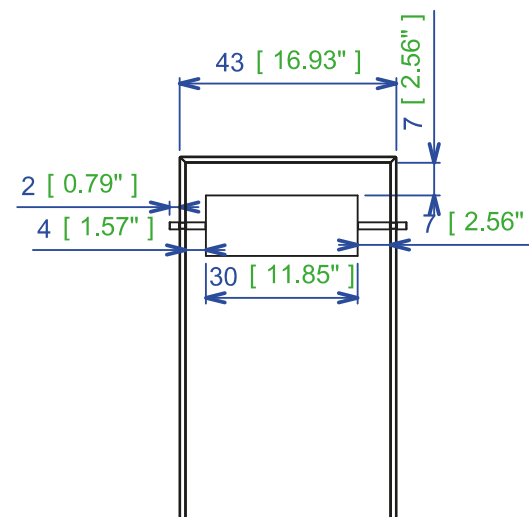

INDO03 - Rectangular cocktail table - L51,18" H11,81" P27,56"

12mm securit glass bridge. Alveolar trays in panels. Veneer oak - spacer steel anodized glittering.
Finishes: please see the samples set.

INDO03 - Mesa de centro rectangular

Console - Console - Consola

TU117

Collection INDO

rochebobois
PARIS

design René Bouchara

2 Tiroirs dim utiles:
234 x 376 x ht 66

INDO07 - Console - L120,00 H72,00 P43,00 cm

Pont en verre 12mm trempé