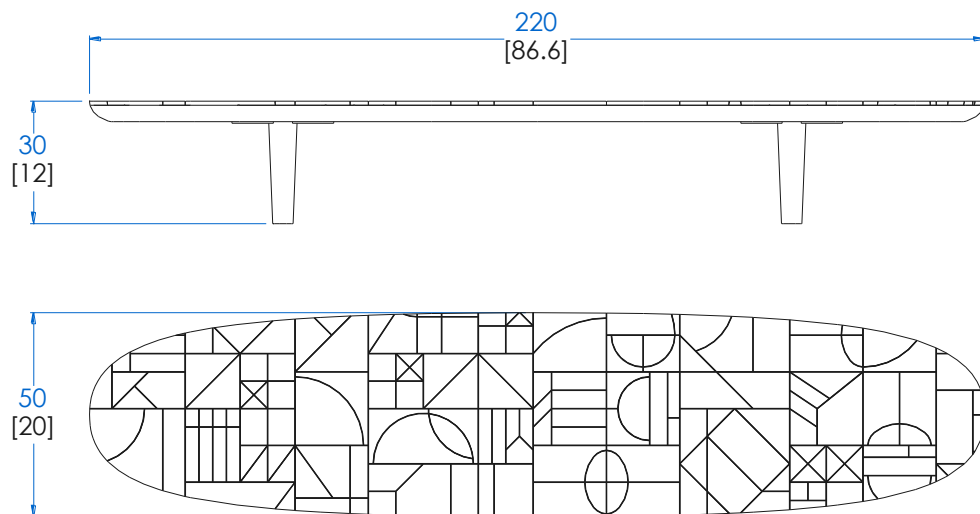

Collection NATIV – banc TV Patchwork

rochebobois
PARIS

design Raphaël Navot

CTPW.TV01 - Banc TV, Chêne – L220 H30 P50 cm

Banc TV, plateau en marqueterie de pièces de chêne massif 3 mm séparées par un joint noir. Pieds en tilleul massif défibré teinté charbon. Plusieurs teintes disponibles.

CTPW.TV01 - TV Bench, Oak – L 86,6" H 12" P 20"

TV bench, top with marquetry in solid 3mm-thick distressed oak, separated by a black joint. Legs in defibered solid linden with black stain. Many stains available.

CTPW.TV01 - Banco TV, Roble

Banco TV, sobre en marquetería de piezas de roble macizo (grosor 3 mm) separadas por una junta negra. Patas en tilo macizo desfibrado tintado negro. Varios tintes disponibles.

CTPW.TV01N - Banc TV, Noyer – L220 H30 P50 cm

Banc TV, plateau en marqueterie de pièces de noyer avec un joint noir. Pieds en tilleul massif défibré teinté charbon. Plusieurs teintes disponibles.

CTPW.TV01N - TV Bench, Walnut – L 86,6" H 12" P 20"

TV bench, top with marquetry in walnut pieces and a shadow joint. Legs in defibered solid linden with black stain. Many stains available.

CTPW.TV01N - Banco TV, Nogal

Banco TV, sobre en marquetería de piezas de nogal con una junta negra. Patas en tilo macizo desfibrado tintado carbón. Varios tintes disponibles.