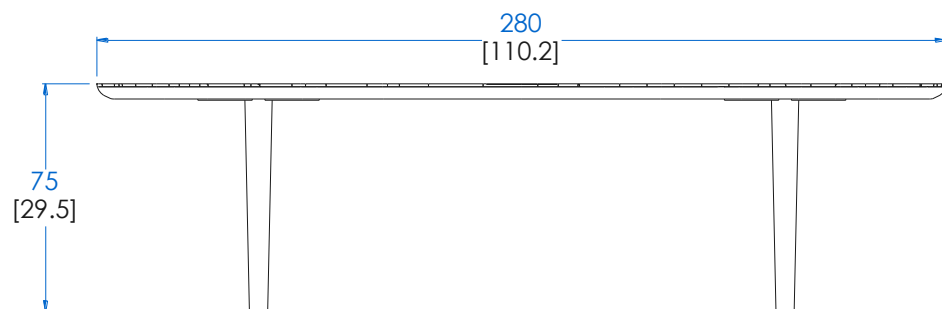

Collection NATIV - Tables Patchwork

rochebobo
PARIS

design Raphaël Navot

CTPW.MS03 - Table de Repas, Chêne – L280 H75 P108 cm

Table de repas avec plateau en marqueterie de pièces de chêne massif 3 mm séparées par un joint noir. Pieds en tilleul massif défibré teinté charbon. Plusieurs teintes disponibles.

CTPW.MS03 - Dining Table, Oak – L 110,2" H 29,5" P 42,5"

Dining table, top with marquetry in solid 3mm-thick distressed oak, separated by a black joint. Legs in defibered solid linden with black stain. Many stains available.

CTPW.MS03 - Mesa de Comedor, Roble

Mesa de comedor con sobre en marquetería de piezas de roble macizo (grosor 3 mm) separadas por una junta negra o de nogal con una junta hueca. Patas de tilo macizo desfibrado tintado negro. Varios tintes disponibles.

CTPW.MS03N - Table de Repas, Noyer – L280 H75 P108 cm

Table de repas avec plateau en marqueterie de noyer séparés par un joint noir. Pieds en tilleul massif défibré teinté charbon. Plusieurs teintes disponibles.

CTPW.MS03N - Dining Table, Walnut – L 110,2" H 29,5" P 42,5"

Dining table, top with marquetry in walnut pieces and a shadow joint. Legs in defibered solid linden with black stain. Many stains available.

CTPW.MS03N - Mesa de Comedor, Nogal

Mesa de comedor con sobre en marquetería de piezas de nogal separadas por una junta negra. Patas de tilo macizo desfibrado tintado negro. Varios tintes disponibles.