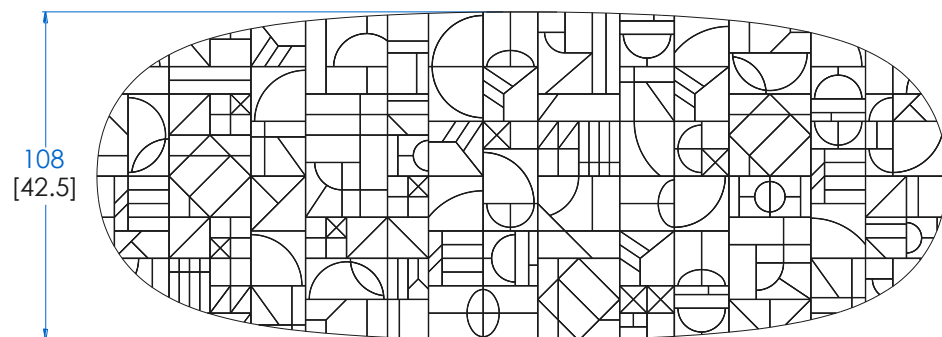

Collection NATIV - Tables Patchwork

rochebobo
PARIS

design Raphaël Navot

CTPW.MS03 - Table de Repas, Chêne – L280 H75 P108 cm

Table de repas avec plateau en marqueterie de pièces de chêne massif 3 mm séparées par un joint noir. Pieds en tilleul massif défibré teinté charbon. Plusieurs teintes disponibles.

CTPW.MS03 - Dining Table, Oak – L 110,2" H 29,5" P 42,5"

Dining table, top with marquetry in solid 3mm-thick distressed oak, separated by a black joint. Legs in defibered solid linden with black stain. Many stains available.

CTPW.MS03 - Mesa de Comedor, Roble

Mesa de comedor con sobre en marquetería de piezas de roble macizo (grosor 3 mm) separadas por una junta negra o de nogal con una junta hueca. Patas de tilo macizo desfibrado tintado negro. Varios tintes disponibles.

CTPW.MS03N - Table de Repas, Noyer – L280 H75 P108 cm

Table de repas avec plateau en marqueterie de noyer séparés par un joint noir. Pieds en tilleul massif défibré teinté charbon. Plusieurs teintes disponibles.

CTPW.MS03N - Dining Table, Walnut – L 110,2" H 29,5" P 42,5"

Dining table, top with marquetry in walnut pieces and a shadow joint. Legs in defibered solid linden with black stain. Many stains available.

CTPW.MS03N - Mesa de Comedor, Nogal

Mesa de comedor con sobre en marquetería de piezas de nogal separadas por una junta negra. Patas de tilo macizo desfibrado tintado negro. Varios tintes disponibles.