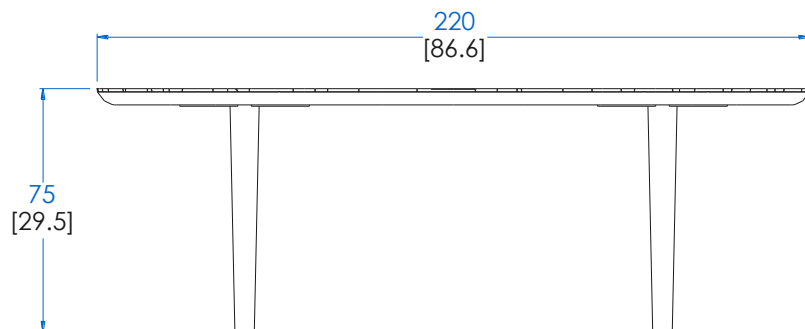

Collection NATIV - Tables Patchwork

rochebobois
PARIS

design Raphaël Navot

CTPW.MS02 - Table de Repas, Chêne – L220 H75 P108 cm

Table de repas avec plateau en marqueterie de pièces de chêne massif 3 mm séparées par un joint noir. Pieds en tilleul massif défibré teinté charbon. Plusieurs teintes disponibles.

CTPW.MS02 - Dining Table, Oak – L 86,6" H 29,5" P 42,5"

Dining table, top with marquetry in solid 3mm-thick distressed oak, separated by a black joint. Legs in defibered solid linden with black stain. Many stains available.

CTPW.MS02 - Mesa de Comedor, Roble

Mesa de comedor con sobre en marquetería de piezas de roble macizo (grosor 3 mm) separadas por una junta negra. Patas en tilo macizo desfibrado tintado negro. Varios tintes disponibles.

CTPW.MS02N - Table de Repas, Noyer – L220 H75 P108 cm

Table de repas avec plateau en marqueterie de pièces de noyer séparées par un joint noir. Pieds en tilleul massif défibré teinté charbon. Plusieurs teintes disponibles.

CTPW.MS02N - Dining Table, Walnut – L 86,6" H 29,5" P 42,5"

Dining table, top with marquetry in walnut pieces and a shadow joint. Legs in defibered solid linden with black stain. Many stains available.

CTPW.MS02N - Mesa de Comedor, Nogal

Mesa de comedor con sobre en marquetería de piezas de nogal separadas por una junta negra. Patas en tilo macizo desfibrado tintado negro. Varios tintes disponibles.