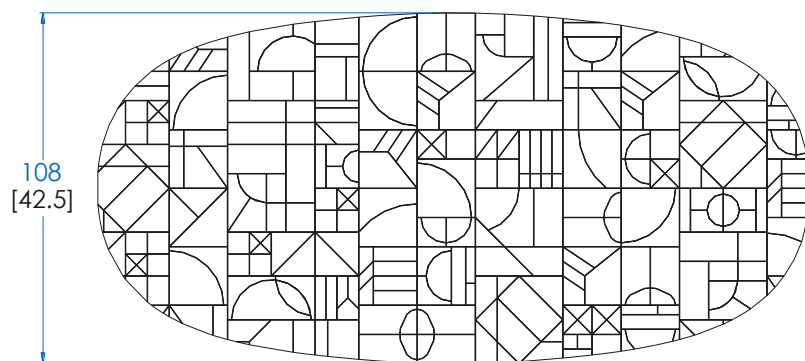

Collection NATIV - Tables Patchwork

rochebobois
PARIS

design Raphaël Navot

CTPW.MS02 - Table de Repas, Chêne – L220 H75 P108 cm

Table de repas avec plateau en marqueterie de pièces de chêne massif 3 mm séparées par un joint noir. Pieds en tilleul massif défibré teinté charbon. Plusieurs teintes disponibles.

CTPW.MS02 - Dining Table, Oak – L 86,6" H 29,5" P 42,5"

Dining table, top with marquetry in solid 3mm-thick distressed oak, separated by a black joint. Legs in defibered solid linden with black stain. Many stains available.

CTPW.MS02 - Mesa de Comedor, Roble

Mesa de comedor con sobre en marquetería de piezas de roble macizo (grosor 3 mm) separadas por una junta negra. Patas en tilo macizo desfibrado tintado negro. Varios tintes disponibles.

CTPW.MS02N - Table de Repas, Noyer – L220 H75 P108 cm

Table de repas avec plateau en marqueterie de pièces de noyer séparées par un joint noir. Pieds en tilleul massif défibré teinté charbon. Plusieurs teintes disponibles.

CTPW.MS02N - Dining Table, Walnut – L 86,6" H 29,5" P 42,5"

Dining table, top with marquetry in walnut pieces and a shadow joint. Legs in defibered solid linden with black stain. Many stains available.

CTPW.MS02N - Mesa de Comedor, Nogal

Mesa de comedor con sobre en marquetería de piezas de nogal separadas por una junta negra. Patas en tilo macizo desfibrado tintado negro. Varios tintes disponibles.