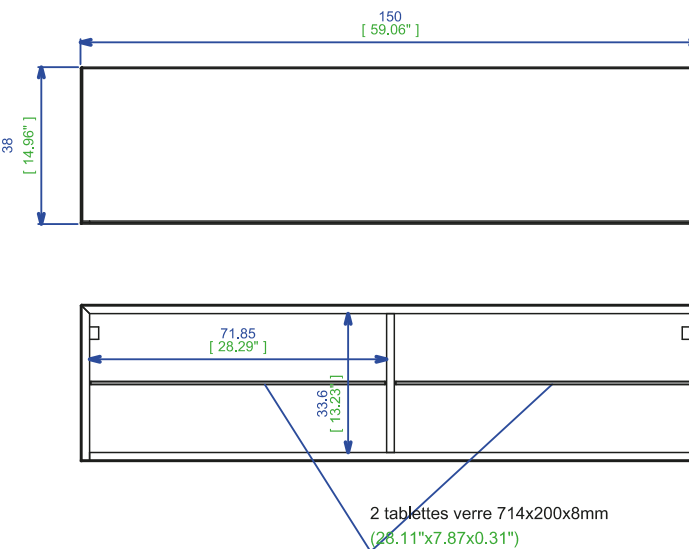

Collection CONTACT

rochebobois
PARIS

design Studio Roche Bobois

Éléments seuls - Units on their own - Módulos solos

RCTCL76P380G - L38,00 H150,00 P30,00 cm

Caisson à suspendre, 1 porte, charnière à gauche, avec une séparation horizontale et 2 tablettes verre

RCTCL76P380G - L14,96" H59,06" P11,81"

Suspended unit, 1 door, hinges on the left, with one horizontal separation and 2 glass shelves

RCTCL76P380G

Caja suspendida, 1 puerta, bisagra a la izquierda, con una separación horizontal y 2 estantes de cristal

RCTCL76P380D - L38,00 H150,00 P30,00 cm

Caisson à suspendre, 1 porte, charnière à droite, avec une séparation horizontale et 2 tablettes verre

RCTCL76P380D - L14,96" H59,06" P11,81"

Suspended unit, 1 door, hinges on the right, with one horizontal separation and 2 glass shelves

RCTCL76P380D

Caja suspendida, 1 puerta, bisagra a la derecha, con una separación horizontal y 2 estantes de cristal

RCTCL77A1500PCH - L150,00 H48,20 P51,00cm

Caisson, 1 abatant, pieds chromés

RCTCL77A1500PCH - L59,06" H18,98" P20,08"

1 flap unit, chromed legs

RCTCL77A1500PCH

Caja, 1 abatible, pies cromados

RCTCL76A1500 - L150,00 H38,00 P30,00 cm

Caisson à suspendre, 1 abatant

RCTCL76A1500 - L59,06" H14,98" P11,81"

Suspended unit, 1 flap

RCTCL76A1500 -

Caja suspendida, 1 abatible

DL036