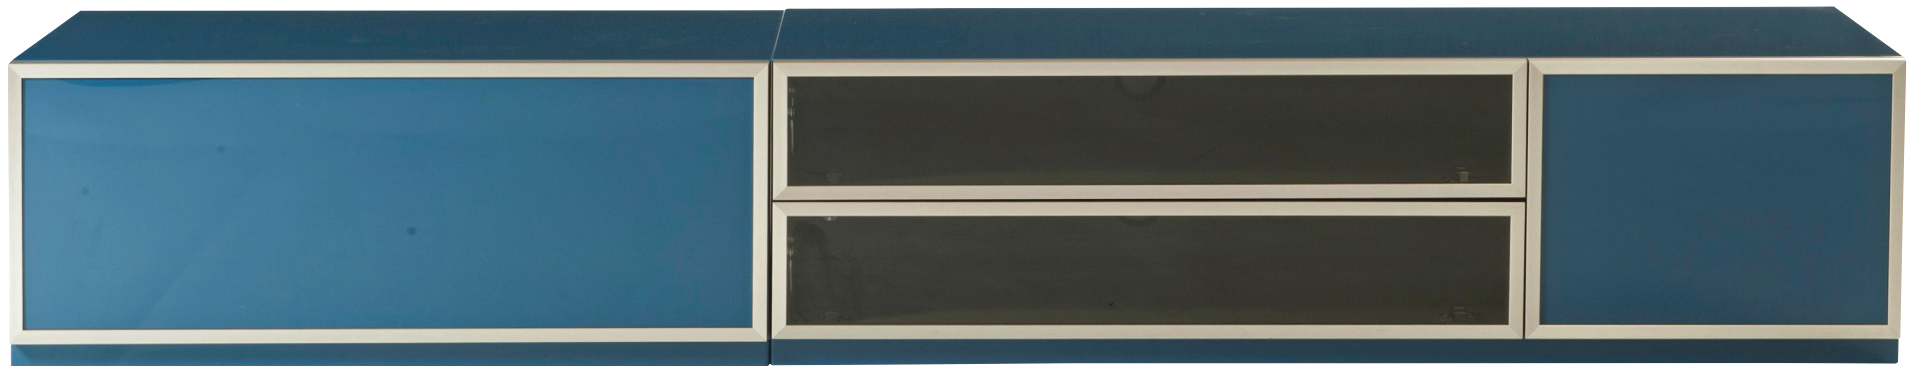

Collection CONTACT

design Studio Roche Bobois

rochebobois
PARIS

DL036