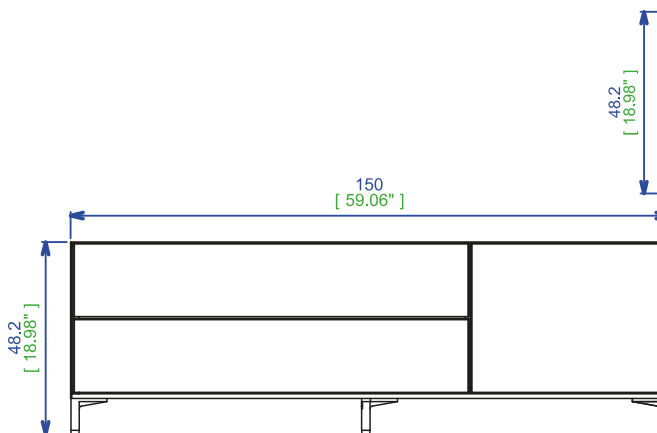

A - Composition 2012-10-a - L98,53" H20,08" P19,21"

Composed by one 2 drawer unit L100 RCTCL77TT1000, one door unit and 1 flap L150 RCTCL80PPGA, one suspended unit L150 RCTCL76A150, and one bridge L250 RCTCL250

RCTCL76A1500 -

Caja suspendida, 1 abatible

DL036

Collection CONTACT

rocheboboïs
PARIS

design Studio Roche Bobois

3 Tiroirs Dim Utiles
916 x 376 x 80 mm

1 tablette verre 465x452x8mm
(18.31"x17.8"x0.31")

1 tablette verre 465x452x8mm
(18.31"x17.8"x0.31")

Éléments seuls - Units on their own - Módulos solos

RCTCL773T1000PCH - L100,00 H67,20 P51,00cm
Caisson, 3 tiroirs, pieds chromés

RCTCL773T1000PCH - L39,37" H26,46" P20,16"
3 drawers unit, chromed legs