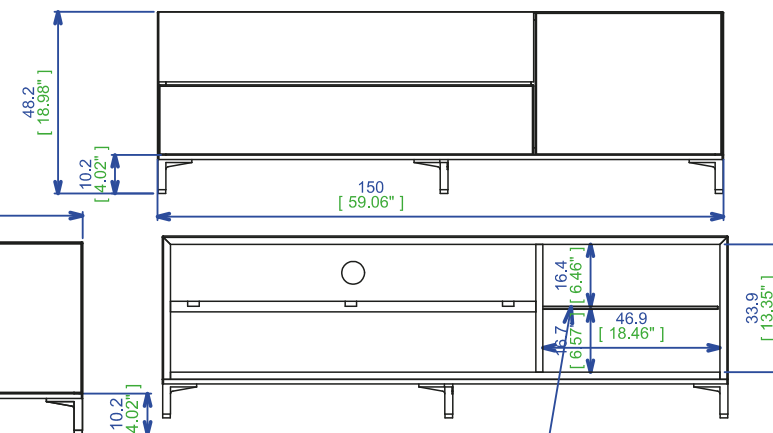

A - Composition 2012-10-a - L98,53" H20,08" P19,21"

Composed by one 2 drawer unit L100 RCTCL77TT1000, one door unit and 1 flap L150 RCTCL80PPGA, one suspended unit L150 RCTCL76A150, and one bridge L250 RCTCL250

B - Composition 2012-10-a bis - L98,53" H20,08" P19,21"

Composed by one 2 drawer unit L100 RCTCC77TT1000, one door unit and 1 flap L150 RCTCC80PPGA, and one bridge L250 RCTCL250

B - Composición 2012-10-a bis

RCTCL76A1500 -

Caja suspendida, 1 abatible

DL036

Collection CONTACT

rocheboboïs
PARIS

design Studio Roche Bobois

3 Tiroirs Dim Utiles
916 x 376 x 80 mm

1 tablette verre 465x452x8mm
(18.31"x17.8"x0.31")

1 tablette verre 465x452x8mm
(18.31"x17.8"x0.31")

Éléments seuls - Units on their own - Módulos solos

RCTCL773T1000PCH - L100,00 H67,20 P51,00cm
Caisson, 3 tiroirs, pieds chromés

RCTCL773T1000PCH - L39,37" H26,46" P20,16"
3 drawers unit, chromed legs