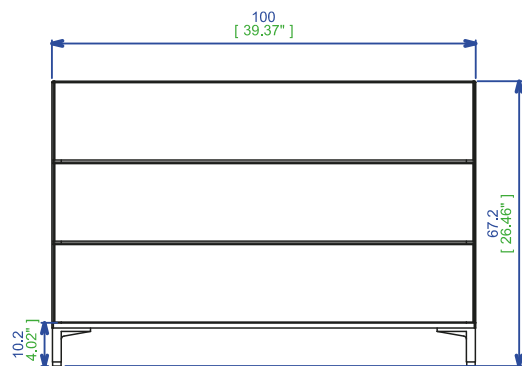

A - Composition 2012-10-a - L98,53" H20,08" P19,21"

Composed by one 2 drawer unit L100 RCTCL77TT1000, one door unit and 1 flap L150 RCTCL80PPGA, one suspended unit L150 RCTCL76A150, and one bridge L250 RCTCL250

B - Composition 2012-10-a bis - L98,53" H20,08" P19,21"

Composed by one 2 drawer unit L100 RCTCC77TT1000, one door unit and 1 flap L150 RCTCC80PPGA, and one bridge L250 RCTCL250

B - Composición 2012-10-a bis

RCTCL76A1500 -

Caja suspendida, 1 abatible

DL036

Collection CONTACT

rocheboboïs
PARIS

design Studio Roche Bobois

3 Tiroirs Dim Utiles
916 x 376 x 80 mm

1 tablette verre 465x452x8mm
(18.31"x17.8"x0.31")

1 tablette verre 465x452x8mm
(18.31"x17.8"x0.31")

Éléments seuls - Units on their own - Módulos solos

RCTCL773T1000PCH - L100,00 H67,20 P51,00cm
Caisson, 3 tiroirs, pieds chromés

RCTCL773T1000PCH - L39,37" H26,46" P20,16"
3 drawers unit, chromed legs