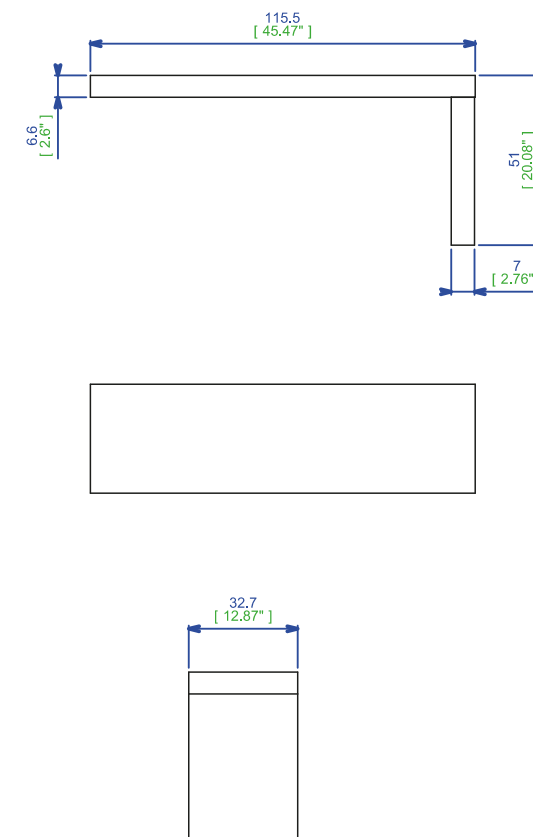

Collection CONTACT

rochebobo
PARIS

design Studio Roche Bobois

Eléments seuls - Units on their own - Módulos solos

RCTCL69P1000H - L100,00 H112,80 P51,00 cm
Caisson 2 portes, 3 étagères intérieures verre, avec socle

RCTCL69P1000H - L39,37" H44,41" P20,08"
2 door unit, 3 interior glass shelves, with base

RCTCL69P1000H
Caja 2 puertas, 3 estantes interiores de cristal, con zócalo

RCTCL81AASS - L100,00 H38,00 P51,00 cm
Caisson 2 abatants dont 1 tissu, sans socle

RCTCL81AASS - L39,37" H14,98" P20,08"
2 flaps (1 in fabric) unit with base

RCTCL81AASS
Caja 2 abatibles cuyo 1 de tejido, sin zócalo

RCTCL74SOCLETER - L150,00 H3,8 P48,8 cm
Socle 1500

RCTCL74SOCLETER - L59,06" H1,5" P19,21"
Base 1500

RCTCL74SOCLETER
Zócalo 1500

RCTCL76PIV485 - L115,5 H51 P32,7 cm
Pivot haut

RCTCL76PIV485 - L45,47" H20,08" P12,87"
High pivot

RCTCL76PIV485
Pivote alto

DL036