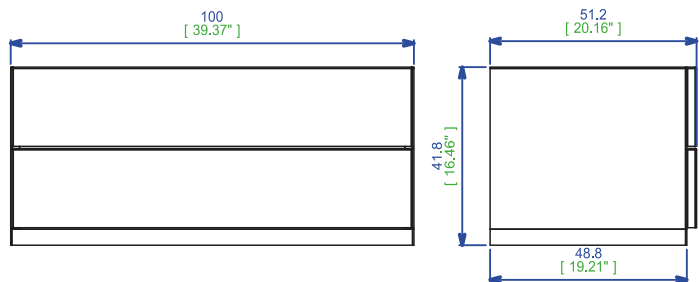

Collection CONTACT

rocheboboïs
PARIS

design Studio Roche Bobois

2 Tiroirs Dim Utiles
916 x 376 x 125 mm
(36.06"x14.8"x4.92")