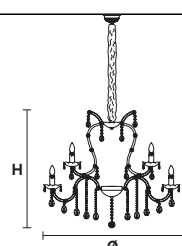

VE940/8

CE

Ø 62 cm / 24.40"
H 50 cm / 19.68"
W 8.3 kg / 18.29 lb

VE 940/8 MT - CG
8×E14×40 W max (not included)
Triac Dimmable

VE 940/8 RW/DW
8×LED source -32 W tot (driver included).
Control system: DMX or Masiero Smart Light App

VE940/12

CE

Ø 65 cm / 25.59"
H 57 cm / 22.44"
W 12 kg / 26.45 lb

VE 940/12 MT - CG
12×E14×40 W max (not included)
Triac Dimmable

VE 940/12 RW/DW
12×LED source -48 W tot (driver included).
Control system: DMX or Masiero Smart Light App

VE940/18

CE

Ø 105 cm / 41.33"
H 85 cm / 33.46"
W 25 kg / 55.11 lb

VE 940/18 MT - CG
18×E14×40 W max (not included)
Triac Dimmable

VE 940/18 RW/DW
18×LED source -72 W tot (driver included).
Control system: DMX or Masiero Smart Light App

VE940/24

CE

Ø 100 cm / 39.37"
H 70 cm / 27.55"
W 20 kg / 44.09 lb

VE 940/24 MT - CG
24×E14×40 W max (not included)
Triac Dimmable

VE 940/24 RW/DW
24×LED source -96 W tot (driver included).
Control system: DMX or Masiero Smart Light App