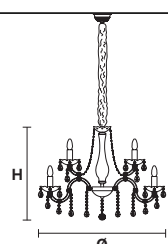

VE940/5

CE

Ø 60 cm / 23.62"
H 50 cm / 19.68"
W 7 kg / 15.43 lb

VE 940/5 MT - CG
5×E14×40 W max (not included)
Triac Dimmable

VE 940/5 RW/DW
5×LED source -20 W tot (driver included).
Control system: DMX or Masiero Smart Light App

VE940/8

CE

Ø 62 cm / 24.40"
H 50 cm / 19.68"
W 8.3 kg / 18.29 lb

VE 940/8 MT - CG
8×E14×40 W max (not included)
Triac Dimmable

VE 940/8 RW/DW
8×LED source -32 W tot (driver included).
Control system: DMX or Masiero Smart Light App

VE940/12

CE

Ø 65 cm / 25.59"
H 57 cm / 22.44"
W 12 kg / 26.45 lb

VE 940/12 MT - CG
12×E14×40 W max (not included)
Triac Dimmable

VE 940/12 RW/DW
12×LED source -48 W tot (driver included).
Control system: DMX or Masiero Smart Light App

VE940/18

CE

Ø 105 cm / 41.33"
H 85 cm / 33.46"
W 25 kg / 55.11 lb

VE 940/18 MT - CG
18×E14×40 W max (not included)
Triac Dimmable

VE 940/18 RW/DW
18×LED source -72 W tot (driver included).
Control system: DMX or Masiero Smart Light App