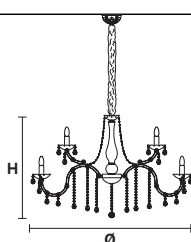

VE940/8

CE

Ø 62 cm / 24.40"
H 50 cm / 19.68"
W 8.3 kg / 18.29 lb

VE 940/8 MT - CG
8×E14×40 W max (not included)
Triac Dimmable

VE 940/8 RW/DW
8×LED source -32 W tot (driver included).
Control system: DMX or Masiero Smart Light App

VE940/12

CE

Ø 65 cm / 25.59"
H 57 cm / 22.44"
W 12 kg / 26.45 lb

VE 940/12 MT - CG
12×E14×40 W max (not included)
Triac Dimmable

VE 940/12 RW/DW
12×LED source -48 W tot (driver included).
Control system: DMX or Masiero Smart Light App

VE940/18

CE

Ø 105 cm / 41.33"
H 85 cm / 33.46"
W 25 kg / 55.11 lb

VE 940/18 MT - CG
18×E14×40 W max (not included)
Triac Dimmable

VE 940/18 RW/DW
18×LED source -72 W tot (driver included).
Control system: DMX or Masiero Smart Light App

VE940/24

CE

Ø 100 cm / 39.37"
H 70 cm / 27.55"
W 20 kg / 44.09 lb

VE 940/24 MT - CG
24×E14×40 W max (not included)
Triac Dimmable

VE 940/24 RW/DW
24×LED source -96 W tot (driver included).
Control system: DMX or Masiero Smart Light App