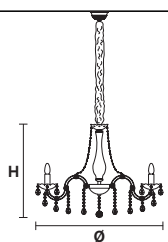

RW/DW

RW
RGB-W Led version

DW
Dynamic White Led version

LIGHTING	<p>LED sources CRY>85</p> <p>RGB-W each light 330 lm at 3000k</p> <p>DW each light 490 lm at 4700 K</p>
FRAME	Chrome or gold plated metal covered with transparent glass
LAMP SHADES	No lampshades included
PENDANTS	Transparent glass or crystal

VE940/5

CE

Ø 60 cm / 23.62"
H 50 cm / 19.68"
W 7 kg / 15.43 lb

VE 940/5 MT - CG
5×E14×40 W max (not included)
Triac Dimmable

VE 940/5 RW/DW
5×LED source -20 W tot (driver included).
Control system: DMX or Masiero Smart Light App

VE940/8

CE

Ø 62 cm / 24.40"
H 50 cm / 19.68"
W 8.3 kg / 18.29 lb

VE 940/8 MT - CG
8×E14×40 W max (not included)
Triac Dimmable

VE 940/8 RW/DW
8×LED source -32 W tot (driver included).
Control system: DMX or Masiero Smart Light App