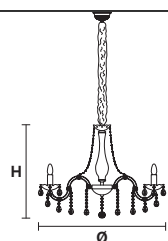

VE940/5

CE

Ø 60 cm / 23.62"
H 50 cm / 19.68"
W 7 kg / 15.43 lb

VE 940/5 MT - CG
5×E14×40 W max (not included)
Triac Dimmable

VE 940/5 RW/DW
5×LED source -20 W tot (driver included).
Control system: DMX or Masiero Smart Light App

VE940/8

CE

Ø 62 cm / 24.40"
H 50 cm / 19.68"
W 8.3 kg / 18.29 lb

VE 940/8 MT - CG
8×E14×40 W max (not included)
Triac Dimmable

VE 940/8 RW/DW
8×LED source -32 W tot (driver included).
Control system: DMX or Masiero Smart Light App

VE940/12

CE

Ø 65 cm / 25.59"
H 57 cm / 22.44"
W 12 kg / 26.45 lb

VE 940/12 MT - CG
12×E14×40 W max (not included)
Triac Dimmable

VE 940/12 RW/DW
12×LED source -48 W tot (driver included).
Control system: DMX or Masiero Smart Light App

VE940/18

CE

Ø 105 cm / 41.33"
H 85 cm / 33.46"
W 25 kg / 55.11 lb

VE 940/18 MT - CG
18×E14×40 W max (not included)
Triac Dimmable

VE 940/18 RW/DW
18×LED source -72 W tot (driver included).
Control system: DMX or Masiero Smart Light App