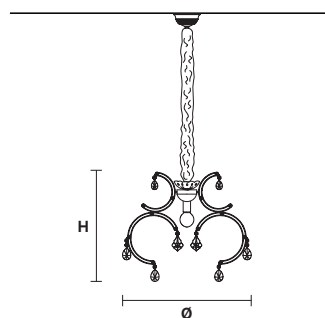

VE 956

Suspension

Design by: m_p studio

MASIERO

VE956/1

CE

Ø 40 cm / 15.75"
 H 40 cm / 15.75"
 W 7 kg / 15.43 lb

 **VE 956/1 MT - CG**
 1×E27×60 W max (not included)
 Triac Dimmable