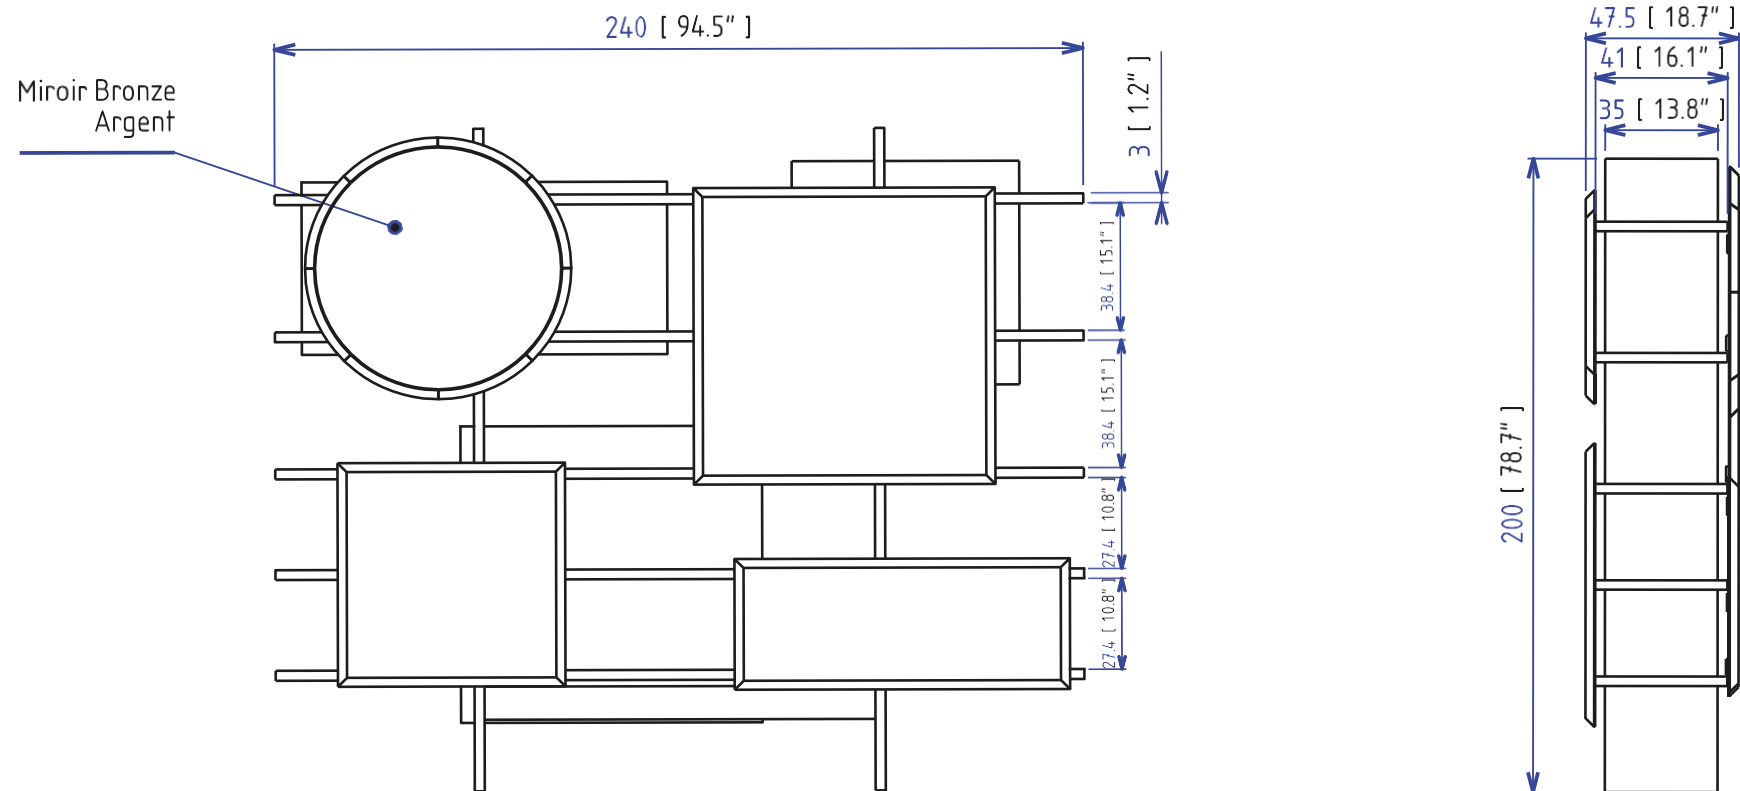

Collection GLOBE TROTTER - Bibliothèque Dojo

rochebobois
PARIS

design Marcel Wanders

GBT17 - Bibliothèque double face - avec miroir

Bibliothèque double face, structure en médium laqué noir mat avec 4 panneaux mobiles en MDF, dont 3 panneaux recouvert de Daquacryl® (placage de PMMA 3mm grand brillant sur panneaux de particules) et 1 miroir rond (argenté Bronze ou argenté clair). Panneaux arrières avec tous les biseaux opposés vers l'extérieur.

Fabrication européenne

GBT17 - Double-sided bookcase - with mirror

Double-sided bookcase, structure in MDF with lacquer finish, col. matte black, with 4 modular panels in MDF, including 3 covered with Daquacryl (3mm-thick PMMA high gloss veneer on engineered composite wood) and 1 round mirror (silvery Bronze or light silver). Back panels with outward beveling.

Manufactured in Europe

GBT17 - Biblioteca doble cara - con espejo

Biblioteca doble cara, estructura en médium lacado negro mate con 4 paneles móviles en MDF, 3 de los paneles recubiertos de Daquacryl (chapado de PMMA 3 mm. gran brillo sobre paneles de partículas) y 1 espejo redondo ahumado bronce. Paneles traseros con todos los biseles opuestos hacia el exterior.

Fabricación europea