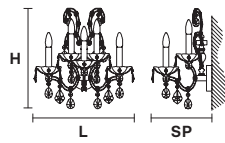

VE 998

Applique

Design by: m_p studio

MASIERO

VE998/A5

CE

L 42 cm / 16.54"
SP 32 cm / 12.60"
H 53 cm / 20.87"

 **VE 998/A5 MT - CG**
 5x E14x40 W max (not included)
 Triac Dimmable

 **VE 998/A5 RW/DW**
 5x LED source - 20 W tot (driver included).
 Control system: DMX or Masiero Smart Light App

MT/CG

MT
Traditional version
CG
Coloured glass version

LIGHTING	Traditional E14 lightbulbs
FRAME	MT Chrome or gold plated metal covered with transparent glass
	CG Painted metal covered with painted glass
LAMPSHADES	MT No lampshades included
	CG No lampshades included
PENDANDTS	MT Transparent glass or crystal
	CG Coloured glass