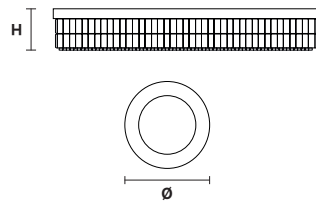

Ø 60 cm / 23.60"
H 18 cm / 7.10"
W 21 kg / 46.29 lb

8 × E27 × 60 W max
(not included)