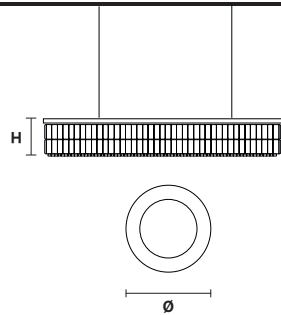

VE 760/S8 RD CE

Ø 60 cm / 23.60"
H 18 cm / 7.10"
W 21 kg / 46.29 lb

8 × E27 × 60 W max
(not included)