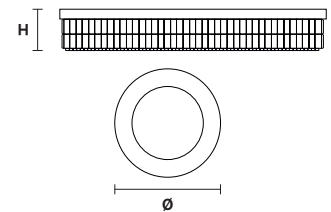

VE 760/PL14 RD CE

Ø 120 cm / 47.20"
H 18 cm / 7.10"
W 40 kg / 88.18 lb

14 × E27 × 60 W max
(not included)