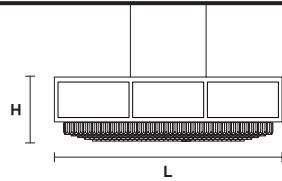

VE 770/S28

CE

L 120 cm / 47.20"
SP 40 cm / 15.75"
H 40 cm / 15.75"
W 48 kg / 105.82 lb

☞ 28×E14×40 W max
(not included).

VE 770/S34

CE

L 160 cm / 63.00"
SP 40 cm / 15.75"
H 40 cm / 15.75"
W 58 kg / 127.86 lb

☞ 34×E14×40 W max
(not included).

G07
Brushed nickel

G18
Brushed brass

Carrara marble

Valencia cream
marble