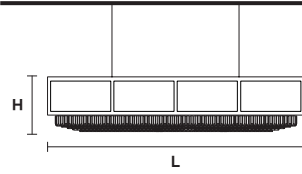

VE 770/S28

CE

L 120 cm / 47.20"
SP 40 cm / 15.75"
H 40 cm / 15.75"
W 48 kg / 105.82 lb

☞ 28×E14×40 W max
(not included).

VE 770/S34

CE

L 160 cm / 63.00"
SP 40 cm / 15.75"
H 40 cm / 15.75"
W 58 kg / 127.86 lb

☞ 34×E14×40 W max
(not included).

G07
Brushed nickel

G18
Brushed brass

Carrara marble

Valencia cream
marble