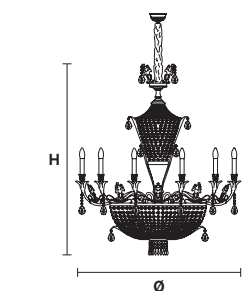

VE 803

Suspension

MASIERO

Design by: m_p studio

VE 803/13+6

CE

**Telaio in ottone dorato e pendagli
in cristallo o cristallo Swarovski.**

Solid brass gold plated frame,
crystal pendants or Swarovski
crystal.

.....
Ø 105 cm / 41.34"

H 135 cm / 53.15"

W 35 kg / 77.16 lb
.....

○ 13×E14×40 W max

○ 6×E27×60 W max
(not included)

G03

Shiny gold