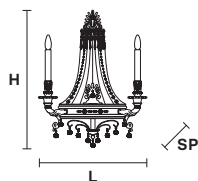

VE 804

Applique

MASIERO

Design by: m_p studio

VE 804/A3

CE

**Telaio in ottone dorato e pendagli
in cristallo o cristallo Swarovski.**

Solid brass gold plated frame,
crystal pendants or Swarovski
crystal.

L 45 cm / 17.75"

SP 25 cm / 9.80"

H 60 cm / 23.60"

W 9 kg / 19.84 lb

⦿ 3×E14×40 W max
(not included)

G21
Antiqued chrome

G03
Shiny gold