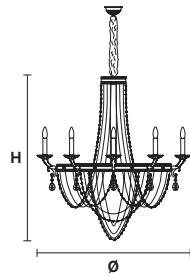

# MASIERO

**Telaio in metallo e pendagli  
in cristallo o cristallo Swarovski**

Metal frame and crystal pendants  
or Swarovski crystal.

VE 805/8+4+1

CE

VE 805/12+6+1

CE

Ø 100 cm / 39.40"  
H 100 cm / 39.40"  
W 26 kg / 57.32 lb

⦿ 12×E14×40 W max  
⦿ 1×E27×60 W max  
(not included)

Ø 140 cm / 55.15"  
H 150 cm / 59.10"  
W 40 kg / 88.18 lb

⦿ 18×E14×40 W max  
⦿ 1×E27×60 W max  
(not included)

**G04**  
Shiny chrome

**G03**  
Shiny gold