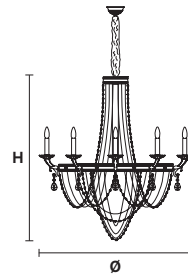

# MASIERO

**Telaio in metallo e pendagli  
in cristallo o cristallo Swarovski**

Metal frame and crystal pendants  
or Swarovski crystal.

VE 805/8+4+1

CE

VE 805/12+6+1

CE

Ø 100 cm / 39.40"  
H 100 cm / 39.40"  
W 26 kg / 57.32 lb

⦿ 12×E14×40 W max  
⦿ 1×E27×60 W max  
(not included)

Ø 140 cm / 55.15"  
H 150 cm / 59.10"  
W 40 kg / 88.18 lb

⦿ 18×E14×40 W max  
⦿ 1×E27×60 W max  
(not included)

**G04**  
Shiny chrome

**G03**  
Shiny gold