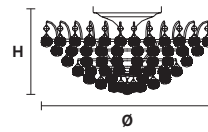

VE 808

Ceiling

Design by: m_p studio

MASIERO

Telaio in metallo cromato e pendagli in cristallo o cristallo Swarovski.

Chrome plated metal frame and crystal pendants or Swarovski crystal.

VE 808/PL3 40

CE

Ø 40 cm / 15.75"
H 25 cm / 9.85"
W 15 kg / 33.06 lb

⦿ 3×E14×40 W max
(not included)

VE 808/PL3 50

CE

Ø 50 cm / 19.70"
H 30 cm / 11.80"
W 16 kg / 35.27 lb

⦿ 3×E14×40 W max
(not included)

VE 808/PL8+4

CE

Ø 75 cm / 29.50"
H 35 cm / 13.80"
W 30 kg / 66.13 lb

⦿ 12×E27×60 W max
(not included)

VE 808/PL16

CE

Ø 100 cm / 39.40"
H 45 cm / 17.70"
W 50 kg / 110.23 lb

⦿ 16×E27×60 W max
(not included)

G04
Shiny chrome