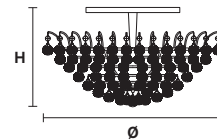

Ø 40 cm / 15.75"
H 25 cm / 9.85"
W 15 kg / 33.06 lb

⦿ 3×E14×40 W max
(not included)

VE 808/PL3 50

CE

Ø 50 cm / 19.70"
H 30 cm / 11.80"
W 16 kg / 35.27 lb

⦿ 3×E14×40 W max
(not included)

VE 808/PL8+4

CE

Ø 75 cm / 29.50"
H 35 cm / 13.80"
W 30 kg / 66.13 lb

⦿ 12×E27×60 W max
(not included)

VE 808/PL16

CE

Ø 100 cm / 39.40"
H 45 cm / 17.70"
W 50 kg / 110.23 lb

⦿ 16×E27×60 W max
(not included)

G04
Shiny chrome