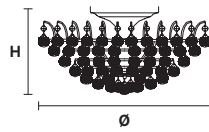

VE 808

Ceiling

Design by: m_p studio

MASIERO

Telaio in metallo cromato e pendagli in cristallo o cristallo Swarovski.

Chrome plated metal frame and crystal pendants or Swarovski crystal.

VE 808/PL3 40

CE

Ø 40 cm / 15.75"
H 25 cm / 9.85"
W 15 kg / 33.06 lb

⦿ 3×E14×40 W max
(not included)

VE 808/PL3 50

CE

Ø 50 cm / 19.70"
H 30 cm / 11.80"
W 16 kg / 35.27 lb

⦿ 3×E14×40 W max
(not included)

VE 808/PL8+4

CE

Ø 75 cm / 29.50"
H 35 cm / 13.80"
W 30 kg / 66.13 lb

⦿ 12×E27×60 W max
(not included)

VE 808/PL16

CE

Ø 100 cm / 39.40"
H 45 cm / 17.70"
W 50 kg / 110.23 lb

⦿ 16×E27×60 W max
(not included)

G04
Shiny chrome