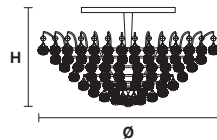

Ø 40 cm / 15.75"
H 25 cm / 9.85"
W 15 kg / 33.06 lb

⦿ 3×E14×40 W max
(not included)

VE 808/PL3 50

CE

Ø 50 cm / 19.70"
H 30 cm / 11.80"
W 16 kg / 35.27 lb

⦿ 3×E14×40 W max
(not included)

VE 808/PL8+4

CE

Ø 75 cm / 29.50"
H 35 cm / 13.80"
W 30 kg / 66.13 lb

⦿ 12×E27×60 W max
(not included)

VE 808/PL16

CE

Ø 100 cm / 39.40"
H 45 cm / 17.70"
W 50 kg / 110.23 lb

⦿ 16×E27×60 W max
(not included)

G04
Shiny chrome