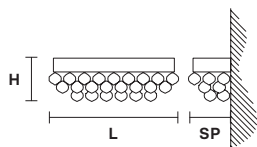

VE 809

Applique

MASIERO

Design by: m_p studio

VE 809/A3

CE

Telaio in metallo cromato e pendagli in cristallo o cristallo Swarovski.

Chrome plated metal frame and crystal pendants or Swarovski crystal.

L 40 cm / 15.75"
SP 14 cm / 5.55"
H 12 cm / 4.75"
W 7 kg / 15.43 lb

 3xG9x40 W max
(not included)

G04
Shiny chrome