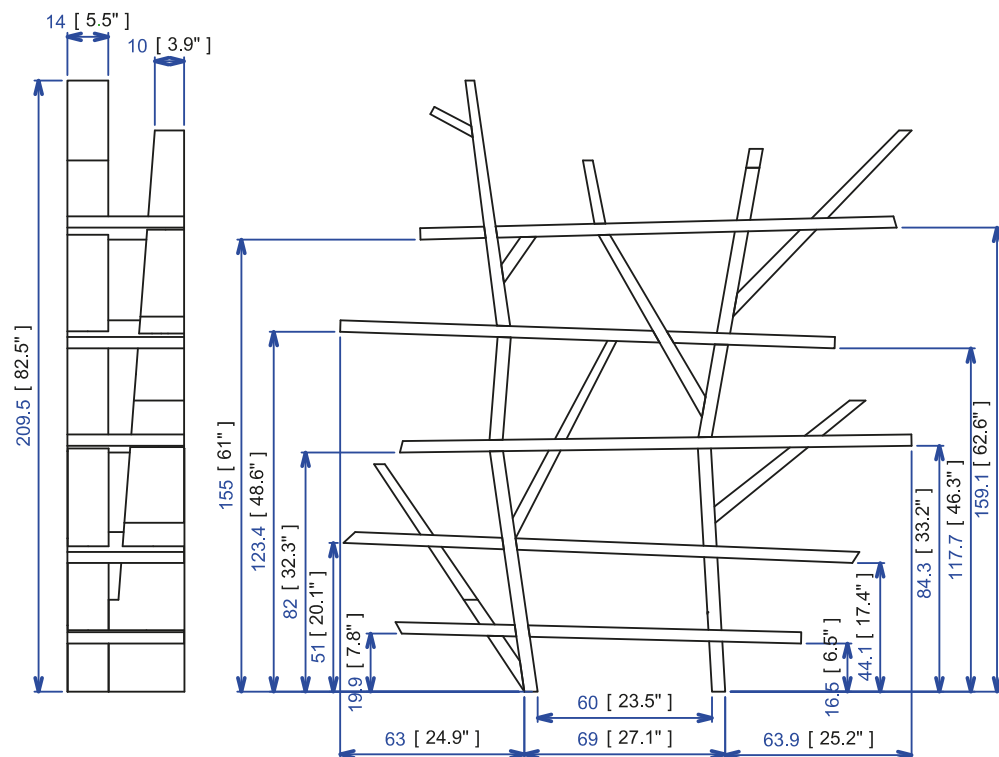

Bibliothèque - Bookcase - Biblioteca

design Christophe DELCOURT

LGD19 MIX - Bibliothèque multi essences

Bibliothèque réalisée avec 4 essences de bois feuillus (chêne, frêne, merisier et noyer), finition vernis naturel. Fabrication européenne.

LGD19 MIX - Bookcase multi essence

Bookcase made with 4 essences of wood (oak, ash wood, cherry wood and walnut), natural varnish finish. Manufactured in Europe.

LGD19 MIX - Biblioteca multi especies

Biblioteca realizada con 4 especies de madera (roble, fresno, cerezo y nogal), acabado barniz natural. Fabricación europea.