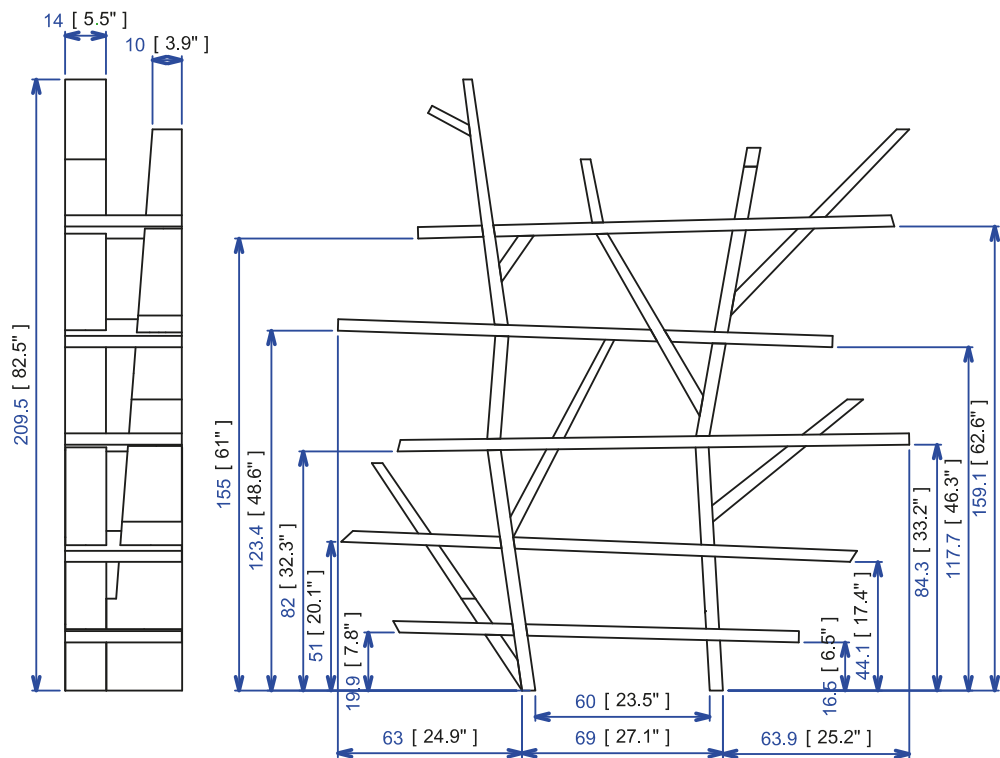

design Christophe DELCOURT

LGD19 CARBONE - Bibliothèque Mélèze

Bibliothèque réalisée en Mélèze massif avec chants sculptés à la main, fortement sablé finition teinté noir vernis naturel. Fabrication européenne

LGD19 CARBONE- Bookcase - Larch

Bookcase in solid larch with hand-sculpted edges, heavily sanded with black-stain natural varnish finish. Manufactured in Europe.

LGD19 CARBONE - Biblioteca

Biblioteca realizada en Alerce macizo, cantos esculpidos a mano fuertemente arenado, acabado tintado negro barniz natural. Fabricación europea