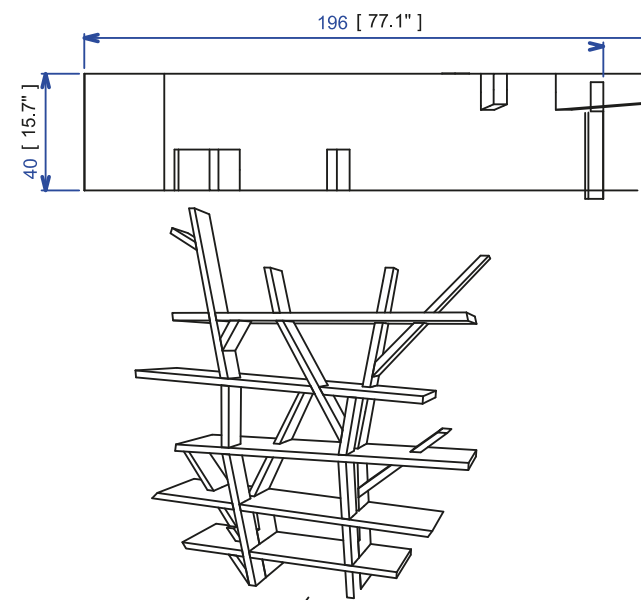

design Christophe DELCOURT

LGD19 MIX - Bibliothèque multi essences

Bibliothèque réalisée avec 4 essences de bois feuillus (chêne, frêne, merisier et noyer), finition vernis naturel. Fabrication européenne.

LGD19 MIX - Bookcase multi essence

Bookcase made with 4 essences of wood (oak, ash wood, cherry wood and walnut), natural varnish finish. Manufactured in Europe.

LGD19 MIX - Biblioteca multi especies

Biblioteca realizada con 4 especies de madera (roble, fresno, cerezo y nogal), acabado barniz natural. Fabricación europea.