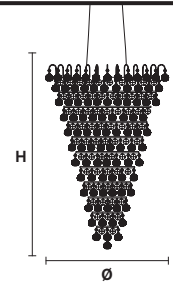

Ø 60 cm / 23.70"
H 100 cm / 39.40"
W 45.5 kg / 100.3 lb

⦿ 15×E14×40 W max
💡 1×E27×60 W max (not included)

VE 810/S24+1 CE

Ø 100 cm / 39.40"
H 220 cm / 86.60"
W 110 kg / 242.0 lb

⦿ 24×E14×40 W max
💡 1×E27×60 W max (not included)

VE 810/S28+1 CE

Ø 120 cm / 47.30"
H 250 cm / 98.50"
W 230 kg / 507 lb

⦿ 28×E14×40 W max
💡 1×E27×60 W max (not included)

VE 810/PL1 CE

Ø 35 cm / 13.80"
H 40 cm / 15.75"
W 10 kg / 22.04 lb

💡 1×E27×60 W max (not included)