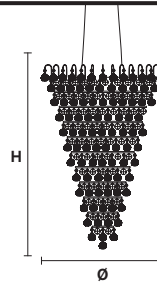

VE 810

Ceiling/Suspension

Design by: m_p studio

MASIERO

Telaio in metallo cromato e pendagli in cristallo o cristallo Swarovski.

Chrome plated metal frame and crystal pendants or Swarovski crystal.

VE 810/S15+1 CE

Ø 60 cm / 23.70"
H 100 cm / 39.40"
W 45.5 kg / 100.3 lb

⦿ 15×E14×40 W max
💡 1×E27×60 W max (not included)

VE 810/S24+1 CE

Ø 100 cm / 39.40"
H 220 cm / 86.60"
W 110 kg / 242.0 lb

⦿ 24×E14×40 W max
💡 1×E27×60 W max (not included)

VE 810/S28+1 CE

Ø 120 cm / 47.30"
H 250 cm / 98.50"
W 230 kg / 507 lb

⦿ 28×E14×40 W max
💡 1×E27×60 W max (not included)

VE 810/PL1 CE

Ø 35 cm / 13.80"
H 40 cm / 15.75"
W 10 kg / 22.04 lb

💡 1×E27×60 W max (not included)