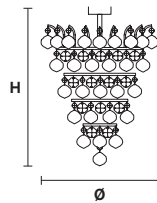

Ø 60 cm / 23.70"
H 100 cm / 39.40"
W 45.5 kg / 100.3 lb

⦿ 15×E14×40 W max
💡 1×E27×60 W max (not included)

VE 810/S24+1 CE

Ø 100 cm / 39.40"
H 220 cm / 86.60"
W 110 kg / 242.0 lb

⦿ 24×E14×40 W max
💡 1×E27×60 W max (not included)

VE 810/S28+1 CE

Ø 120 cm / 47.30"
H 250 cm / 98.50"
W 230 kg / 507 lb

⦿ 28×E14×40 W max
💡 1×E27×60 W max (not included)

VE 810/PL1 CE

Ø 35 cm / 13.80"
H 40 cm / 15.75"
W 10 kg / 22.04 lb

💡 1×E27×60 W max (not included)