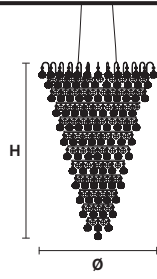

VE 810

Ceiling/Suspension

Design by: m_p studio

MASIERO

Telaio in metallo cromato e pendagli in cristallo o cristallo Swarovski.

Chrome plated metal frame and crystal pendants or Swarovski crystal.

VE 810/S15+1 CE

Ø 60 cm / 23.70"
H 100 cm / 39.40"
W 45.5 kg / 100.3 lb

⦿ 15×E14×40 W max
💡 1×E27×60 W max (not included)

VE 810/S24+1 CE

Ø 100 cm / 39.40"
H 220 cm / 86.60"
W 110 kg / 242.0 lb

⦿ 24×E14×40 W max
💡 1×E27×60 W max (not included)

VE 810/S28+1 CE

Ø 120 cm / 47.30"
H 250 cm / 98.50"
W 230 kg / 507 lb

⦿ 28×E14×40 W max
💡 1×E27×60 W max (not included)

VE 810/PL1 CE

Ø 35 cm / 13.80"
H 40 cm / 15.75"
W 10 kg / 22.04 lb

💡 1×E27×60 W max (not included)