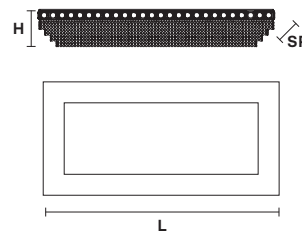

L 80 cm / 31.50"
SP 80 cm / 31.50"
H 27 cm / 10.65"
W 26 kg / 57.32 lb

☉ 24×E14×40 W max
(not included)

VE 821/PL28

CE

L 108 cm / 42.51"
SP 58 cm / 22.83"
H 27 cm / 10.65"
W 33 kg / 72.75 lb

☉ 28×E14×40 W max
(not included)

G04
Shiny chrome

G03
Shiny gold

VE 821/PL32

CE

L 120 cm / 47.25"
SP 60 cm / 23.60"
H 27 cm / 10.65"
W 40 kg / 88.18 lb

☉ 32×E14×40 W max
(not included)

VE 821/PL44

CE

L 166 cm / 65.35"
SP 80 cm / 31.50"
H 27 cm / 10.65"
W 50 kg / 110.23 lb

☉ 44×E14×40 W max
(not included)