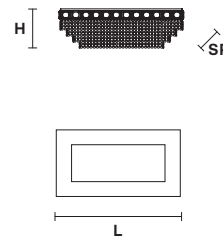

VE 821

Ceiling

Design by: m_p studio

MASIERO

**Telaio in metallo e pendagli
in cristallo o cristallo Swarovski**

Metal frame and crystal pendants
or Swarovski crystal.

VE 821/PL24

CE

L 80 cm / 31.50"
SP 80 cm / 31.50"
H 27 cm / 10.65"
W 26 kg / 57.32 lb

☉ 24×E14×40 W max
(not included)

VE 821/PL28

CE

L 108 cm / 42.51"
SP 58 cm / 22.83"
H 27 cm / 10.65"
W 33 kg / 72.75 lb

☉ 28×E14×40 W max
(not included)

G04
Shiny chrome

G03
Shiny gold

VE 821/PL32

CE

L 120 cm / 47.25"
SP 60 cm / 23.60"
H 27 cm / 10.65"
W 40 kg / 88.18 lb

☉ 32×E14×40 W max
(not included)

VE 821/PL44

CE

L 166 cm / 65.35"
SP 80 cm / 31.50"
H 27 cm / 10.65"
W 50 kg / 110.23 lb

☉ 44×E14×40 W max
(not included)