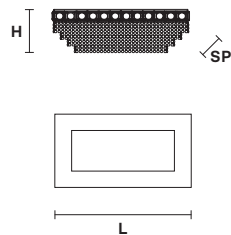

L 80 cm / 31.50"
SP 80 cm / 31.50"
H 27 cm / 10.65"
W 26 kg / 57.32 lb

☉ 24×E14×40 W max
(not included)

VE 821/PL28

CE

L 108 cm / 42.51"
SP 58 cm / 22.83"
H 27 cm / 10.65"
W 33 kg / 72.75 lb

☉ 28×E14×40 W max
(not included)

G04
Shiny chrome

G03
Shiny gold

VE 821/PL32

CE

L 120 cm / 47.25"
SP 60 cm / 23.60"
H 27 cm / 10.65"
W 40 kg / 88.18 lb

☉ 32×E14×40 W max
(not included)

VE 821/PL44

CE

L 166 cm / 65.35"
SP 80 cm / 31.50"
H 27 cm / 10.65"
W 50 kg / 110.23 lb

☉ 44×E14×40 W max
(not included)