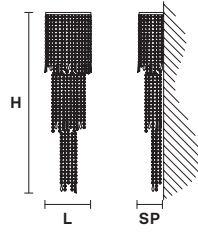

# MASIERO

Design by: m\_p studio

**Telaio in metallo cromato e pendagli in cristallo o cristallo Swarovski.**

Chrome plated metal frame and crystal pendants or Swarovski crystal.

**VE 825/A8 G**

CE

**VE 825/A8 M**

CE

**L** 30 cm / 11.80"

**SP** 13 cm / 5.15"

**H** 100 cm / 39.40"

**W** 6 kg / 13.22 lb

 8xG9x40 W max  
(not included)

**L** 25 cm / 9.90"

**SP** 12 cm / 4.75"

**H** 70 cm / 27.55"

**W** 4 kg / 8.81 lb

 8xG9x40 W max  
(not included)

**G04**  
Shiny chrome