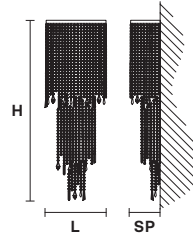

# MASIERO

Design by: m\_p studio

**Telaio in metallo cromato e pendagli in cristallo o cristallo Swarovski.**

Chrome plated metal frame and crystal pendants or Swarovski crystal.

**VE 825/A8 G**

CE

**VE 825/A8 M**

CE

**L** 30 cm / 11.80"

**SP** 13 cm / 5.15"

**H** 100 cm / 39.40"

**W** 6 kg / 13.22 lb

 8xG9x40 W max  
(not included)

**L** 25 cm / 9.90"

**SP** 12 cm / 4.75"

**H** 70 cm / 27.55"

**W** 4 kg / 8.81 lb

 8xG9x40 W max  
(not included)

**G04**  
Shiny chrome