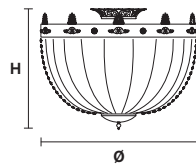

VE 827

Ceiling/Suspension

MASIERO

Design by: m_p studio

VE 827/PL8

CE

VE 827/PL10

CE

VE 827/20

CE

Telaio in ottone dorato e pendagli in cristallo o cristallo Swarovski.

Solid brass gold plated frame, crystal pendants or Swarovski crystal.

Ø 70 cm / 27.60"
H 55 cm / 21.65"
W 18 kg / 39.68 lb

8×E27×60 W max
(not included)

Ø 90 cm / 35.45"
H 70 cm / 27.60"
W 23 kg / 50.70 lb

10×E27×60 W max
(not included)

Ø 116 cm / 45.70"
H 160 cm / 63.00"
W 47 kg / 103.61 lb

10×E27×60 W max
10×E14×40 W max
(not included)