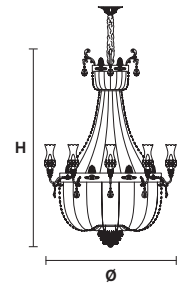

VE 827

Ceiling/Suspension

MASIERO

Design by: m_p studio

VE 827/PL8

CE

VE 827/PL10

CE

VE 827/20

CE

Telaio in ottone dorato e pendagli in cristallo o cristallo Swarovski.

Solid brass gold plated frame, crystal pendants or Swarovski crystal.

Ø 70 cm / 27.60"
H 55 cm / 21.65"
W 18 kg / 39.68 lb

8×E27×60 W max
(not included)

Ø 90 cm / 35.45"
H 70 cm / 27.60"
W 23 kg / 50.70 lb

10×E27×60 W max
(not included)

Ø 116 cm / 45.70"
H 160 cm / 63.00"
W 47 kg / 103.61 lb

10×E27×60 W max
10×E14×40 W max
(not included)