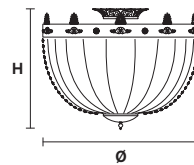

VE 827/20

CE

Telaio in ottone dorato e pendagli in cristallo o cristallo Swarovski.

Solid brass gold plated frame, crystal pendants or Swarovski crystal.

Ø 70 cm / 27.60"
H 55 cm / 21.65"
W 18 kg / 39.68 lb

8×E27×60 W max
(not included)

Ø 90 cm / 35.45"
H 70 cm / 27.60"
W 23 kg / 50.70 lb

10×E27×60 W max
(not included)

Ø 116 cm / 45.70"
H 160 cm / 63.00"
W 47 kg / 103.61 lb

10×E27×60 W max
10×E14×40 W max
(not included)