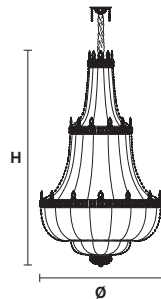

Ø 60 cm / 23.70"
H 40 cm / 15.75"
W 18 kg / 39.68 lb

⦿ 6×E27×60 W max
(not included)

VE 829/PL8

CE

Ø 80 cm / 31.50"
H 50 cm / 19.70"
W 24 kg / 52.91 lb

⦿ 8×E27×60 W max
(not included)

VE 829/PL12

CE

Ø 115 cm / 45.30"
H 70 cm / 27.60"
W 32 kg / 70.54 lb

⦿ 12×E27×60 W max
(not included)

VE 829/22

CE

Ø 115 cm / 45.30"
H 190 cm / 74.80"
W 58 kg / 127.8 lb

⦿ 22×E27×60 W max
(not included)

VE 829/66

CE

Ø 180 cm / 70.90"
H 300 cm / 118.10"
W 120 kg / 264.00 lb

⦿ 66×E27×60 W max
(not included)

G03
Shiny gold