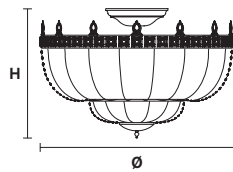

VE 829

Design by: m_p studio

Ceiling/Suspension

MASIERO

Telaio in metallo e pendagli
in cristallo o cristallo Swarovski

Metal frame and crystal pendants
or Swarovski crystal.

VE 829/PL6

CE

Ø 60 cm / 23.70"
H 40 cm / 15.75"
W 18 kg / 39.68 lb

⦿ 6×E27×60 W max
(not included)

VE 829/PL8

CE

Ø 80 cm / 31.50"
H 50 cm / 19.70"
W 24 kg / 52.91 lb

⦿ 8×E27×60 W max
(not included)

VE 829/PL12

CE

Ø 115 cm / 45.30"
H 70 cm / 27.60"
W 32 kg / 70.54 lb

⦿ 12×E27×60 W max
(not included)

VE 829/22

CE

Ø 115 cm / 45.30"
H 190 cm / 74.80"
W 58 kg / 127.8 lb

⦿ 22×E27×60 W max
(not included)

VE 829/66

CE

Ø 180 cm / 70.90"
H 300 cm / 118.10"
W 120 kg / 264.00 lb

⦿ 66×E27×60 W max
(not included)

G03
Shiny gold