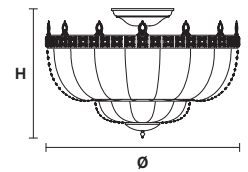

Ø 60 cm / 23.70"
H 40 cm / 15.75"
W 18 kg / 39.68 lb

⦿ 6×E27×60 W max
(not included)

VE 829/PL8

CE

Ø 80 cm / 31.50"
H 50 cm / 19.70"
W 24 kg / 52.91 lb

⦿ 8×E27×60 W max
(not included)

VE 829/PL12

CE

Ø 115 cm / 45.30"
H 70 cm / 27.60"
W 32 kg / 70.54 lb

⦿ 12×E27×60 W max
(not included)

VE 829/22

CE

Ø 115 cm / 45.30"
H 190 cm / 74.80"
W 58 kg / 127.8 lb

⦿ 22×E27×60 W max
(not included)

VE 829/66

CE

Ø 180 cm / 70.90"
H 300 cm / 118.10"
W 120 kg / 264.00 lb

⦿ 66×E27×60 W max
(not included)

G03
Shiny gold