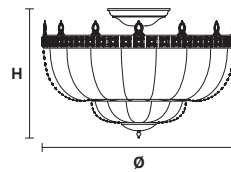

VE 829

Design by: m_p studio

Ceiling/Suspension

MASIERO

Telaio in metallo e pendagli
in cristallo o cristallo Swarovski

Metal frame and crystal pendants
or Swarovski crystal.

VE 829/PL6

CE

Ø 60 cm / 23.70"
H 40 cm / 15.75"
W 18 kg / 39.68 lb

⦿ 6×E27×60 W max
(not included)

VE 829/PL8

CE

Ø 80 cm / 31.50"
H 50 cm / 19.70"
W 24 kg / 52.91 lb

⦿ 8×E27×60 W max
(not included)

VE 829/PL12

CE

Ø 115 cm / 45.30"
H 70 cm / 27.60"
W 32 kg / 70.54 lb

⦿ 12×E27×60 W max
(not included)

VE 829/22

CE

Ø 115 cm / 45.30"
H 190 cm / 74.80"
W 58 kg / 127.8 lb

⦿ 22×E27×60 W max
(not included)

VE 829/66

CE

Ø 180 cm / 70.90"
H 300 cm / 118.10"
W 120 kg / 264.00 lb

⦿ 66×E27×60 W max
(not included)

G03
Shiny gold