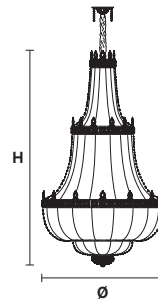

Ø 60 cm / 23.70"
H 40 cm / 15.75"
W 18 kg / 39.68 lb

⦿ 6×E27×60 W max
(not included)

VE 829/PL8

CE

Ø 80 cm / 31.50"
H 50 cm / 19.70"
W 24 kg / 52.91 lb

⦿ 8×E27×60 W max
(not included)

VE 829/PL12

CE

Ø 115 cm / 45.30"
H 70 cm / 27.60"
W 32 kg / 70.54 lb

⦿ 12×E27×60 W max
(not included)

VE 829/22

CE

Ø 115 cm / 45.30"
H 190 cm / 74.80"
W 58 kg / 127.8 lb

⦿ 22×E27×60 W max
(not included)

VE 829/66

CE

Ø 180 cm / 70.90"
H 300 cm / 118.10"
W 120 kg / 264.00 lb

⦿ 66×E27×60 W max
(not included)

G03
Shiny gold