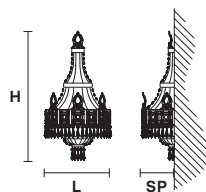

VE 829

Applique

MASIERO

Design by: m_p studio

VE 829/A3

CE

**Telaio in ottone dorato e pendagli
in cristallo o cristallo Swarovski.**

Solid brass gold plated frame,
crystal pendants or Swarovski
crystal.

L 35 cm / 13.80"

SP 18 cm / 7.10"

H 62 cm / 24.40"

W 5 kg / 11.02 lb

⊖ 3×E14×40 W max
(not included)

G03
Shiny gold